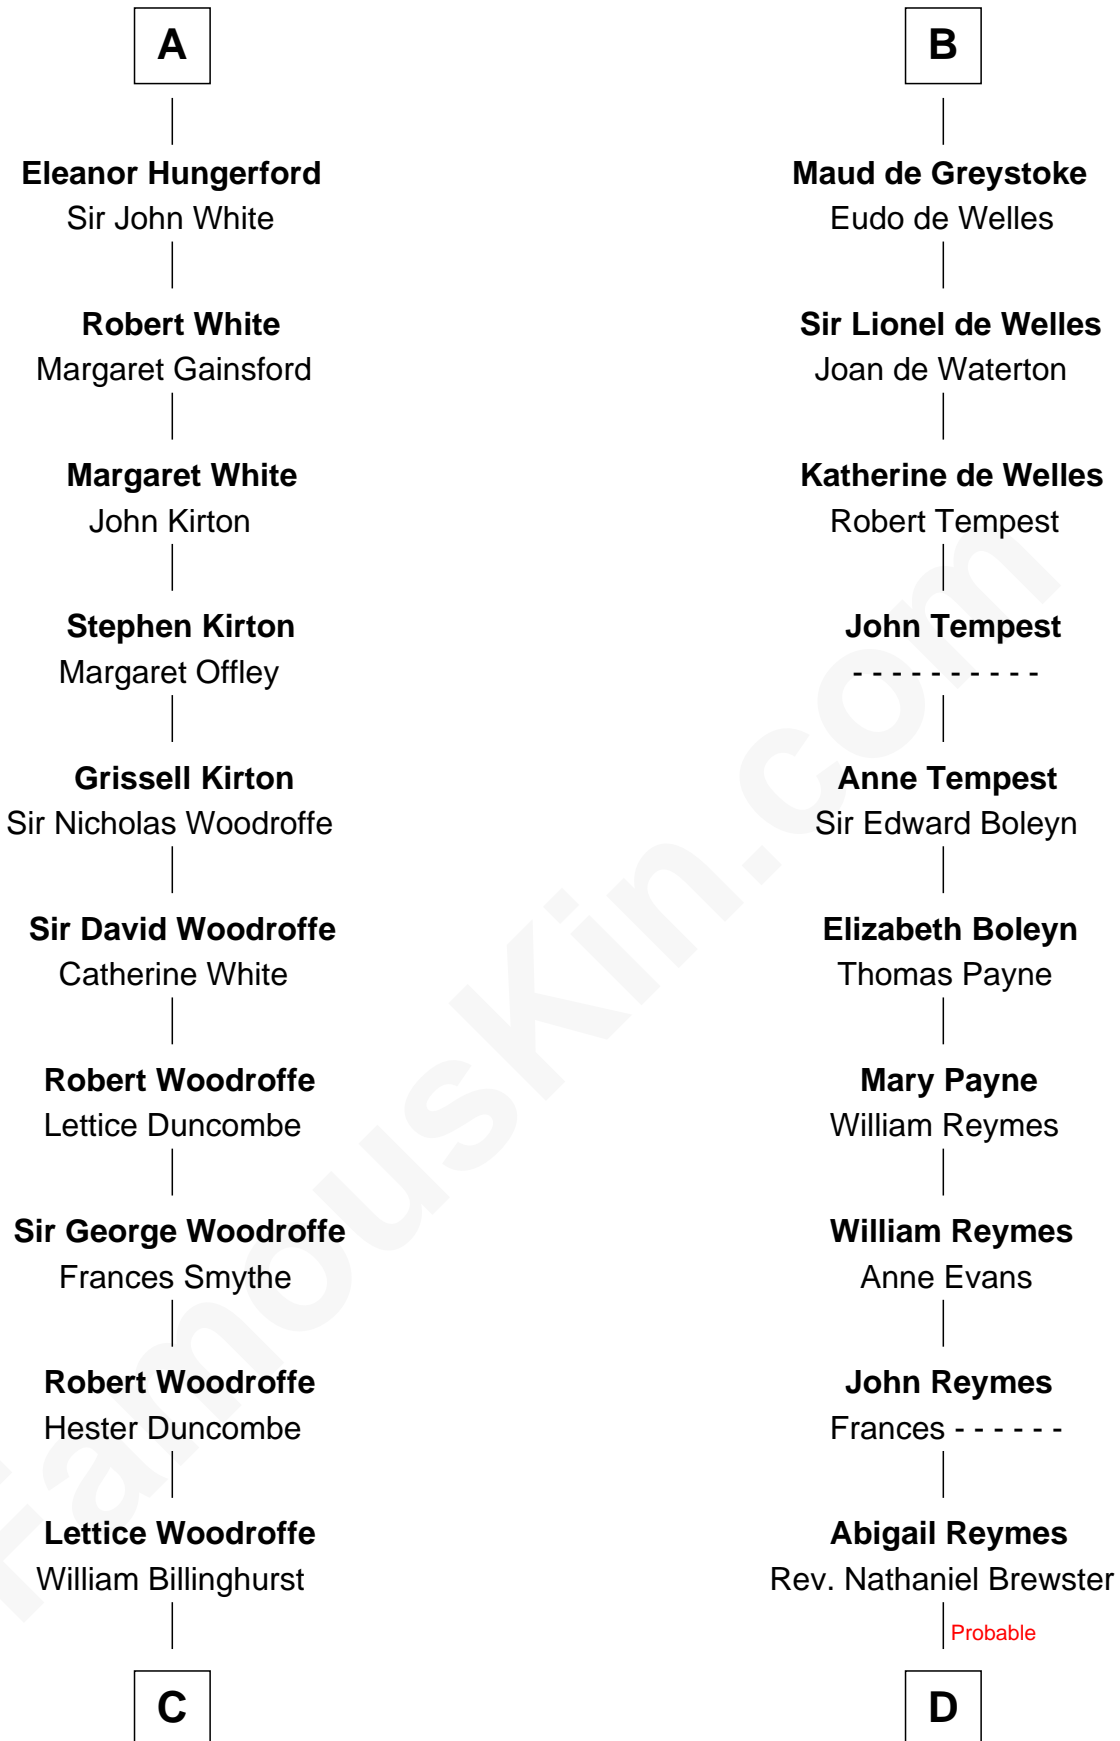

FamousKin.com

Relationship Chart of

Guillermo Billinghurst

31st President of Peru

20th cousin of

William Floyd

Signer of the Declaration of Independence

C

Rev. William Billinghurst
Catharine Bellas

Robert Billinghurst
Maria Francisca Agrelo

Guillermo Eugenio Billinghurst
Belisaria Angulo

Guillermo Billinghurst
31st President of Peru

D

Sarah Brewster
Jonathan Smith