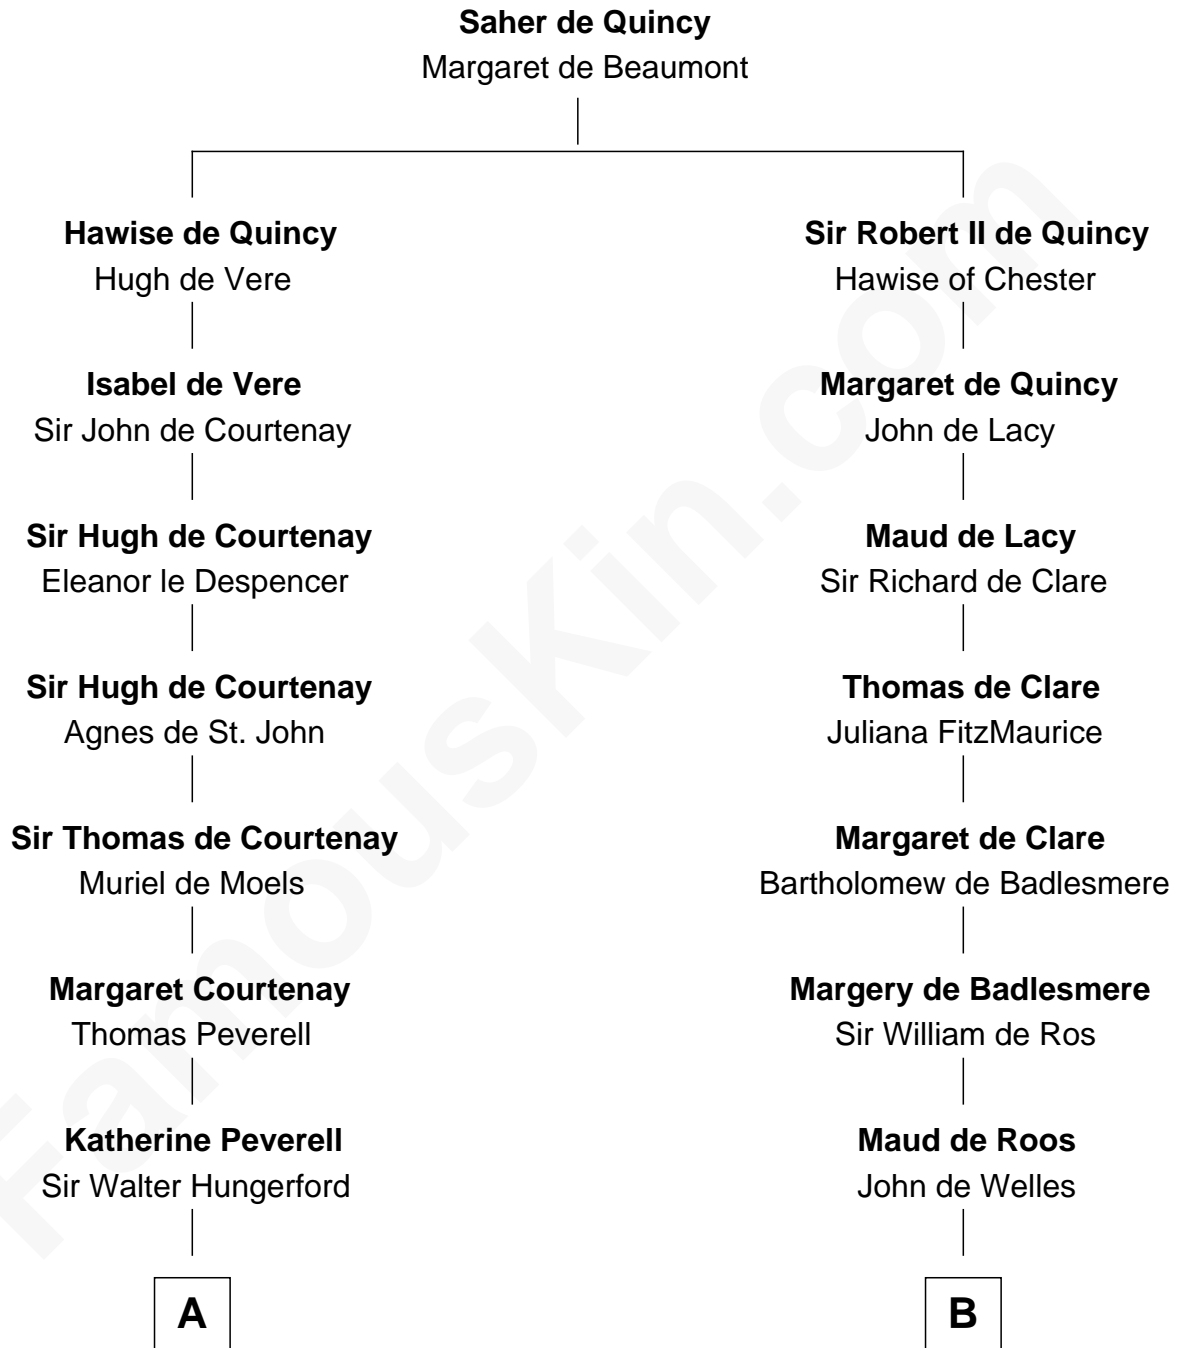

**FamousKin.com**  
**Relationship Chart of**  
**Guillermo Billinghurst**

*31st President of Peru*

**20th cousin 1 time removed of**

**William Floyd**

*Signer of the Declaration of Independence*

**C**

**Lettice Woodroffe**

William Billinghurst

**Rev. William Billinghurst**

Catharine Bellas

**Robert Billinghurst**

Maria Francisca Agrelo

**Guillermo Eugenio Billinghurst**

Belisaria Angulo

**Guillermo Billinghurst**

*31st President of Peru*

**D**

**Sarah Brewster**

Jonathan Smith

**Jonathan Smith**

Elizabeth Platt

**Tabitha Smith**

Nicholl Floyd