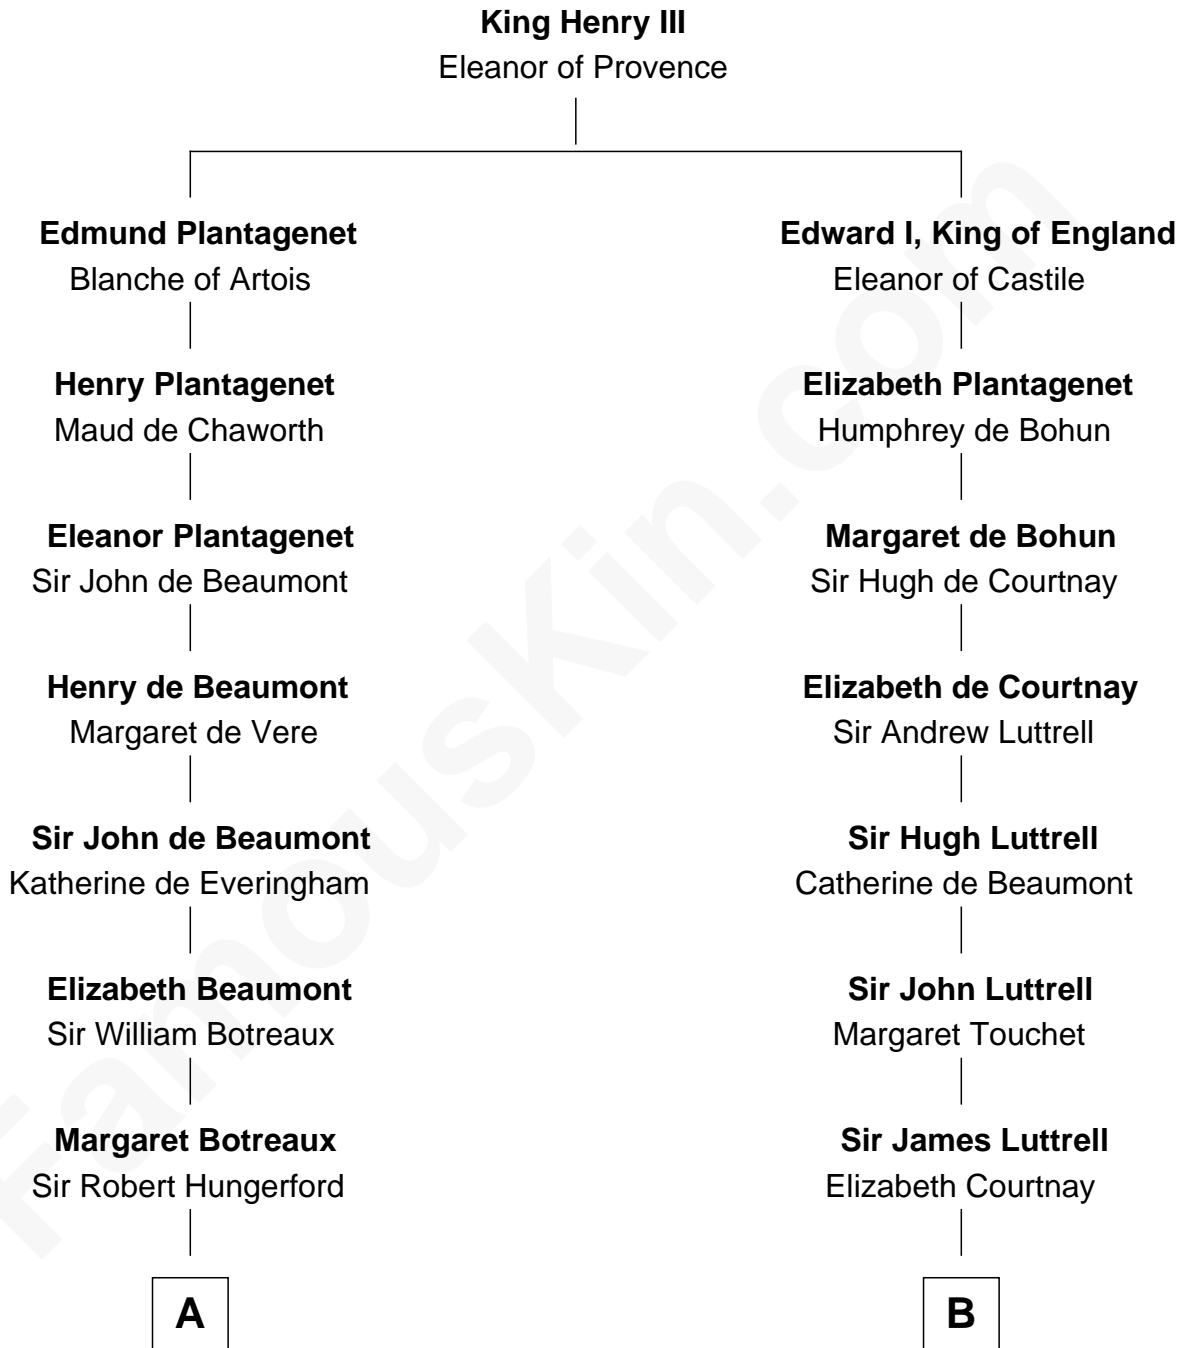

General William Whipple

Signer of the Declaration of Independence