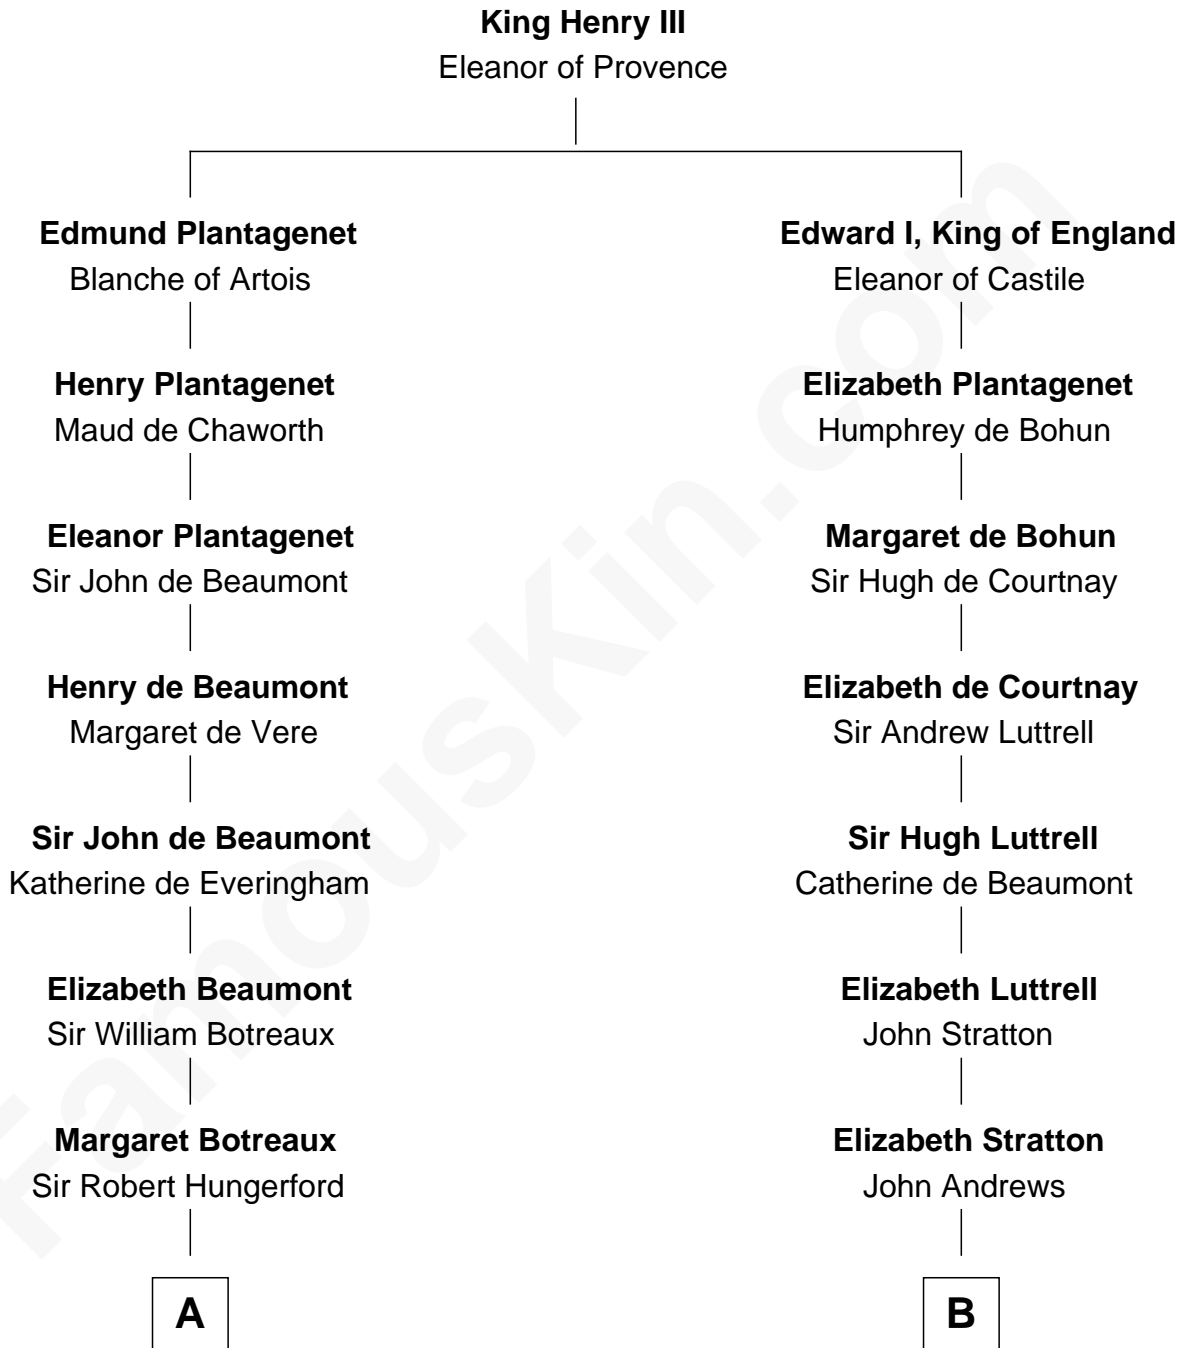

FamousKin.com
Relationship Chart of
Guillermo Billinghurst
31st President of Peru

15th cousin 5 times removed of

Caleb Brewster

Member of the Culper Spy Ring during the American Revolution

C

Rev. William Billinghurst

Catharine Bellas

Robert Billinghurst

Maria Francisca Agrelo

Guillermo Eugenio Billinghurst

Belisaria Angulo

Guillermo Billinghurst

31st President of Peru

FamousKin.com