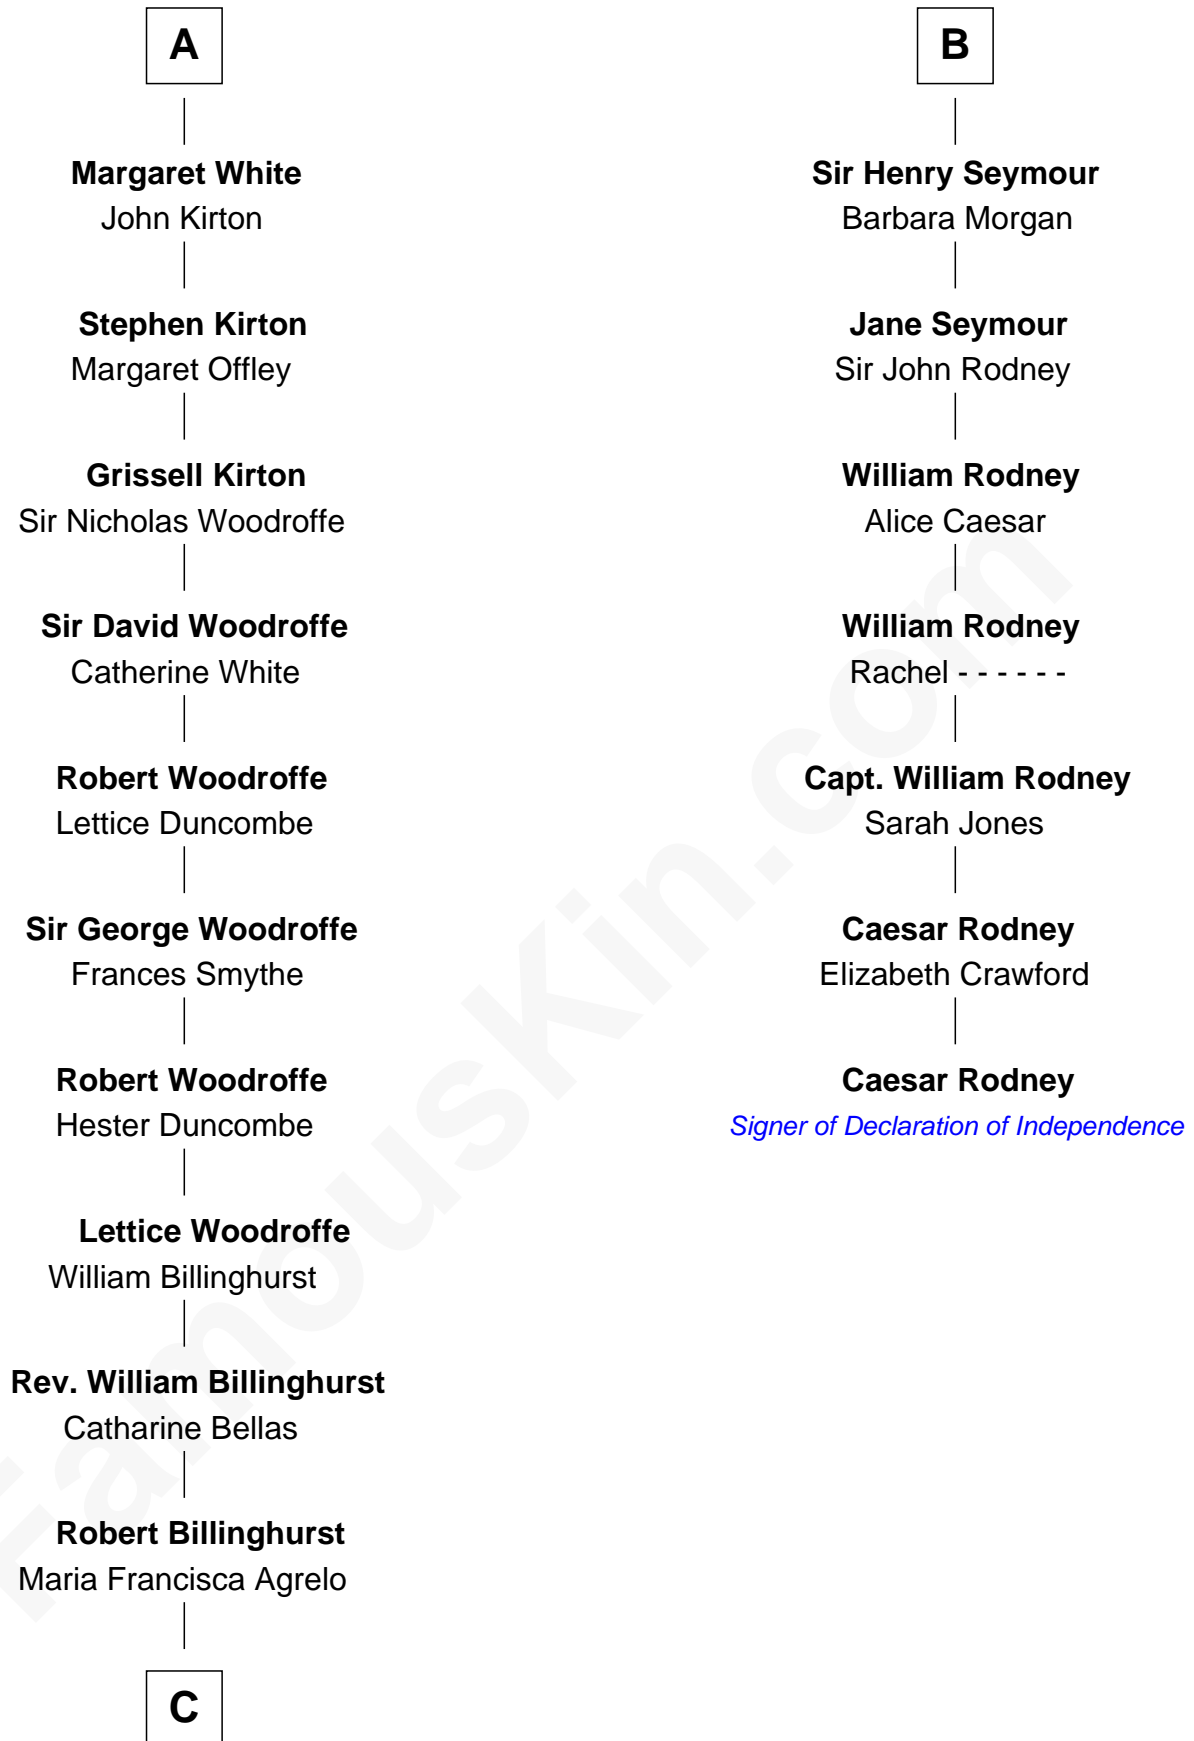

FamousKin.com

Relationship Chart of

Guillermo Billinghurst

31st President of Peru

13th cousin 5 times removed of

Caesar Rodney

Signer of the Declaration of Independence

Bartholomew de Badlesmere

Margaret de Clare

C

Guillermo Eugenio Billinghurst

Belisaria Angulo

Guillermo Billinghurst

31st President of Peru

FamousKin.com