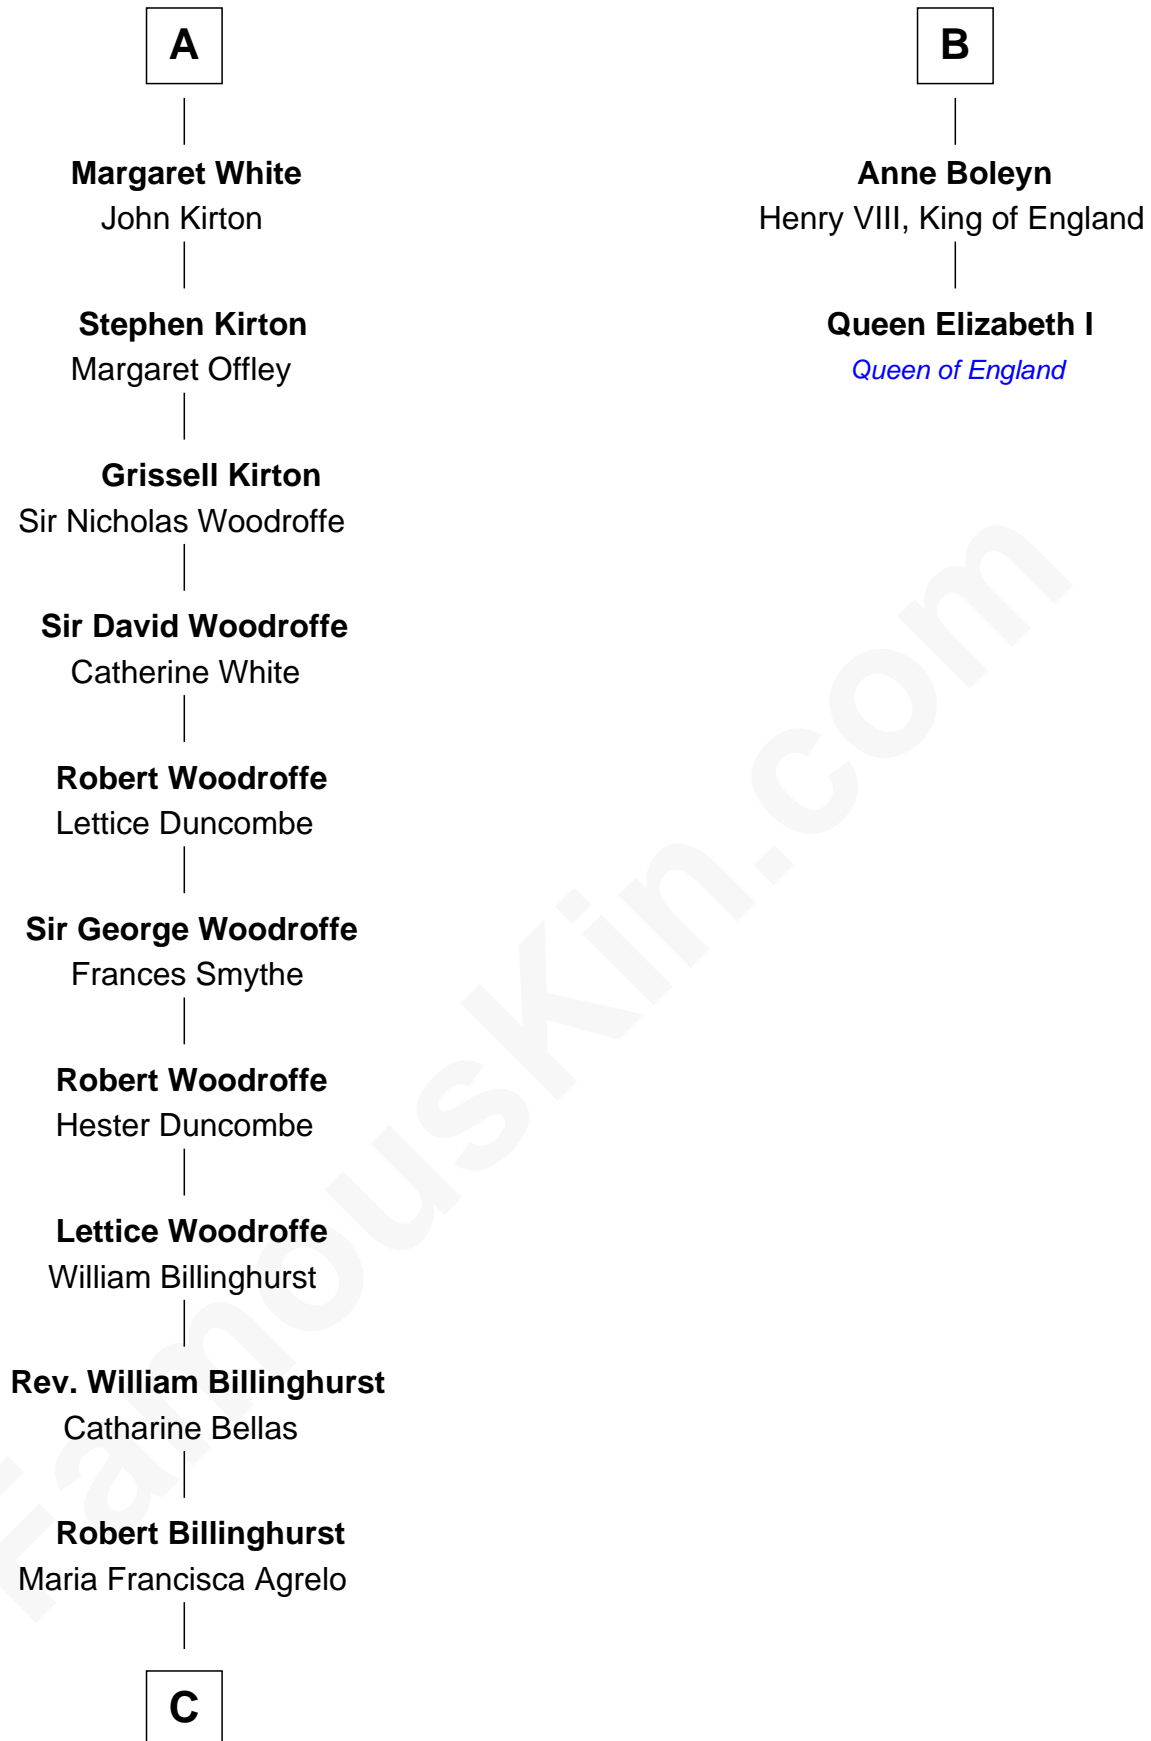

# FamousKin.com Relationship Chart of

**Guillermo Billinghurst**

*31st President of Peru*

8th cousin 10 times removed of

**Queen Elizabeth I**

*Queen of England*

**Bartholomew de Badlesmere**

Margaret de Clare

C

Guillermo Eugenio Billinghurst

Belisaria Angulo

Guillermo Billinghurst

*31st President of Peru*

FamousKin.com