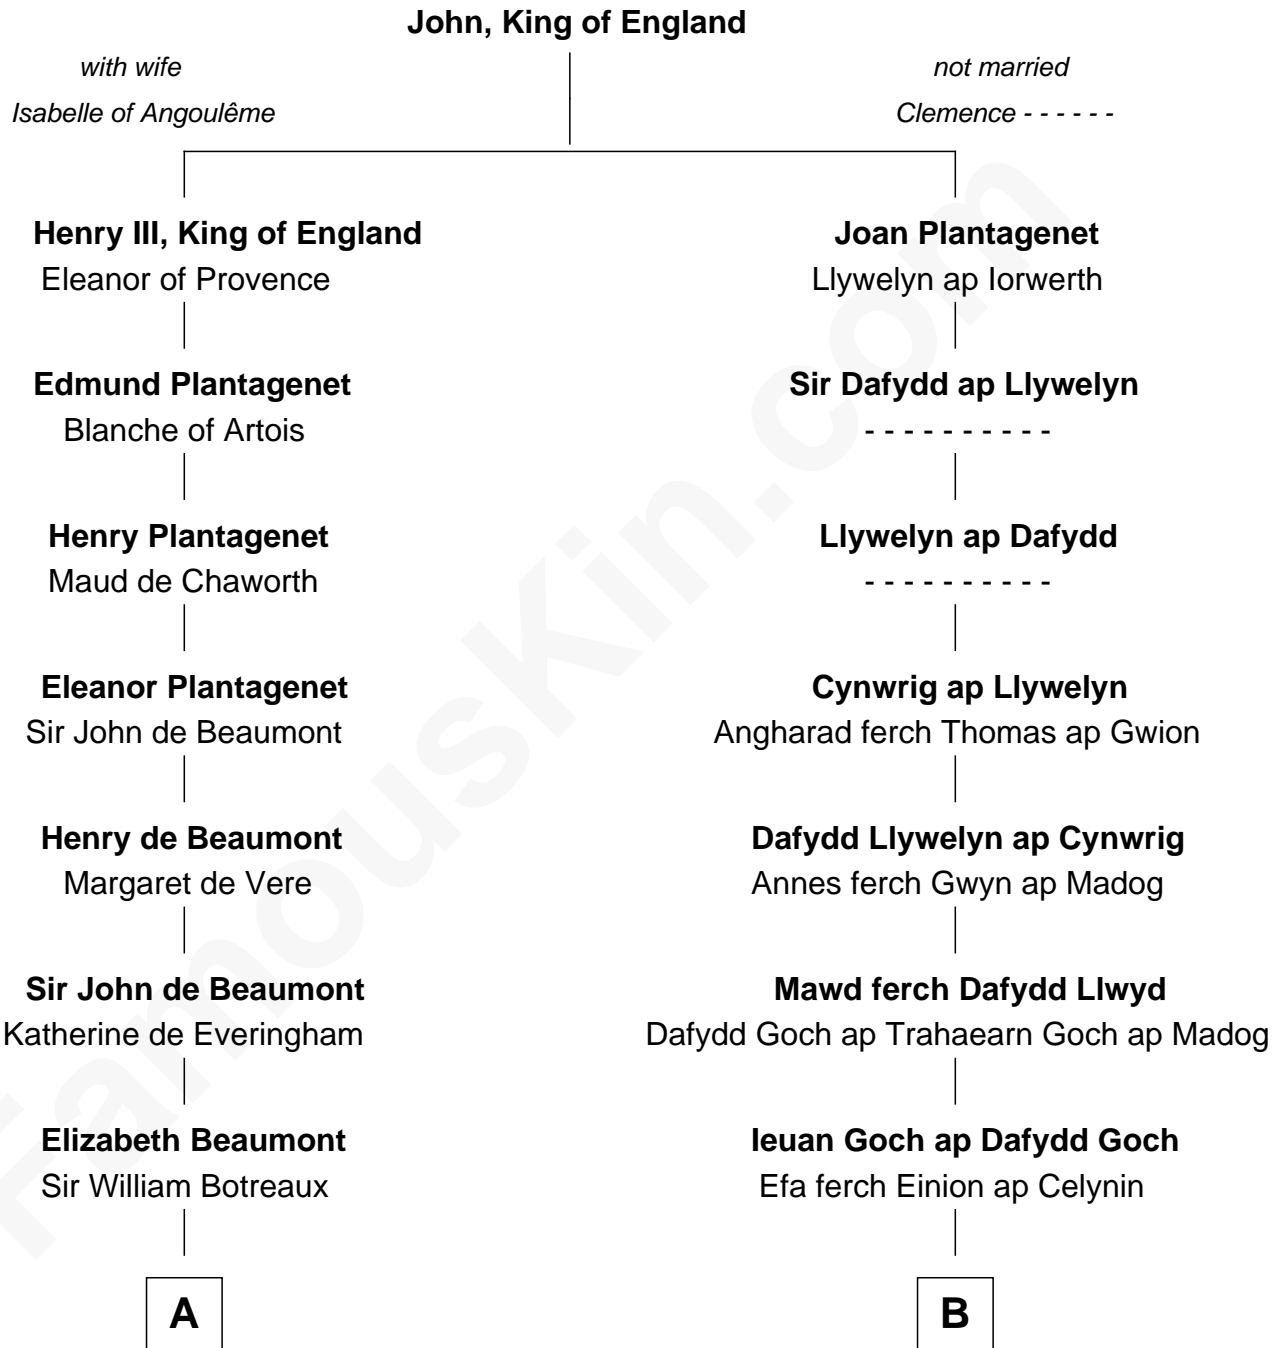

**FamousKin.com**  
**Relationship Chart of**  
**Guillermo Billinghurst**  
*31st President of Peru*

17th cousin 4 times removed of

**Elihu Yale**

*Benefactor and Namesake of Yale College*

**C**

**Lettice Woodroffe**

William Billinghurst

**Rev. William Billinghurst**

Catharine Bellas

**Robert Billinghurst**

Maria Francisca Agrelo

**Guillermo Eugenio Billinghurst**

Belisaria Angulo

**Guillermo Billinghurst**

*31st President of Peru*

FamousKin.com