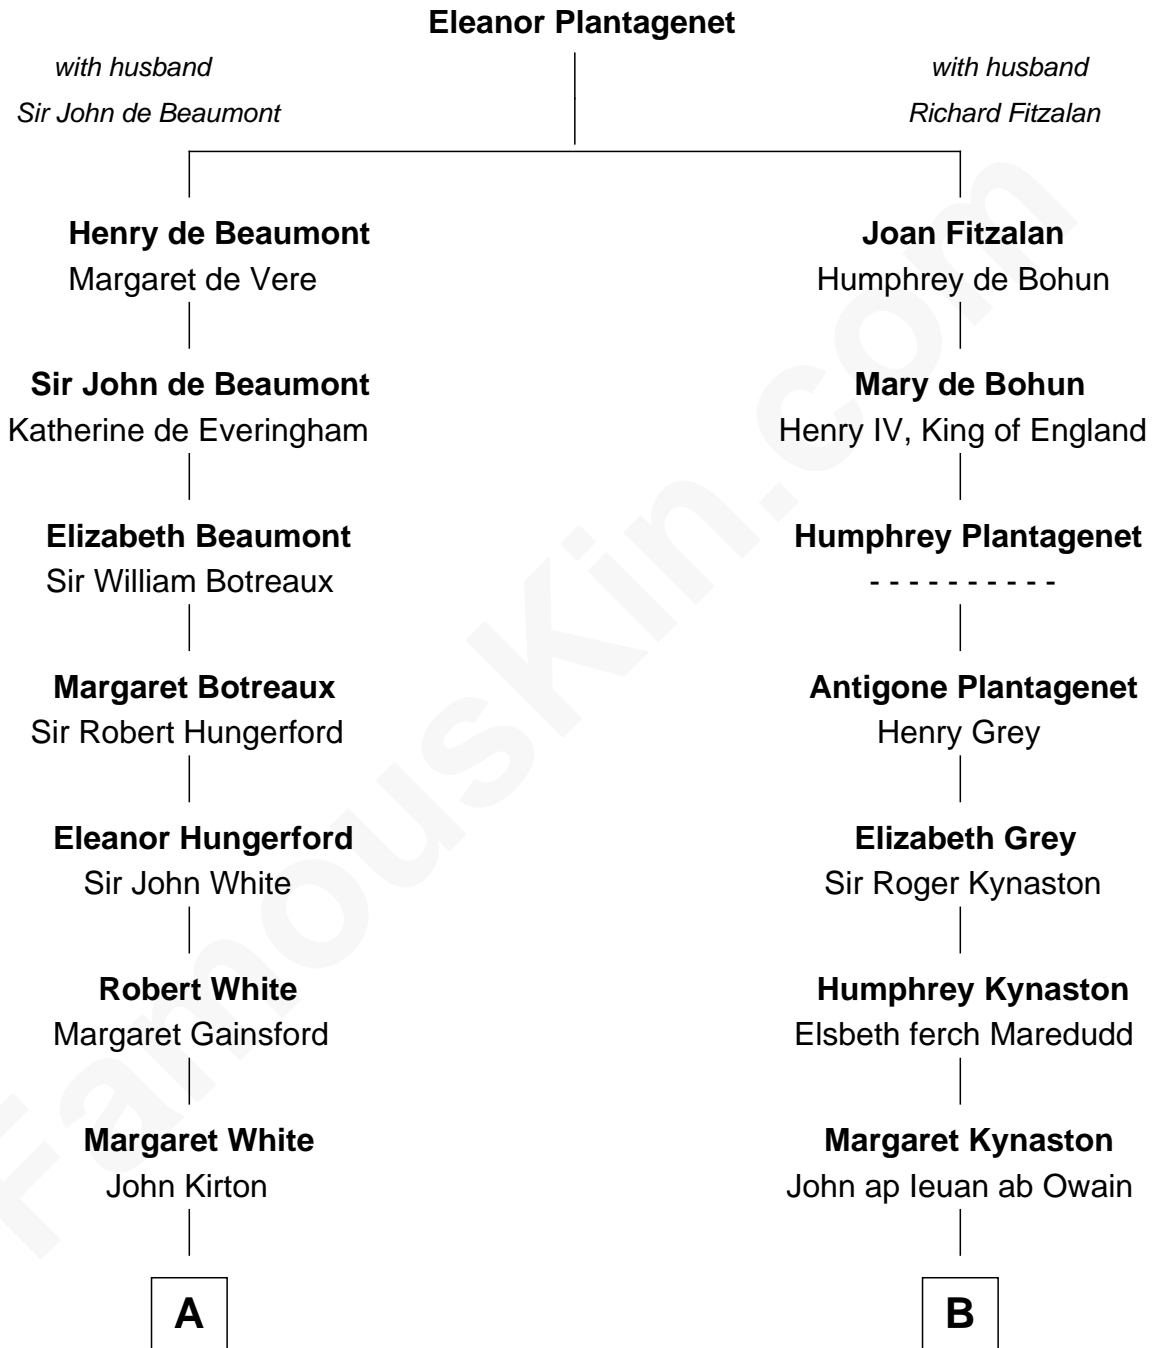

FamousKin.com
Relationship Chart of
Guillermo Billinghurst
31st President of Peru

17th cousin 3 times removed of
Christopher Reeve
Movie Actor

C

Augustus Henry Reeve
Margaretta Willis Baldwin

Richard Henry Reeve
Anne Conrad D'Olier

Franklin D'Olier Reeve
Barbara Pitney Lamb

Christopher Reeve
Movie Actor