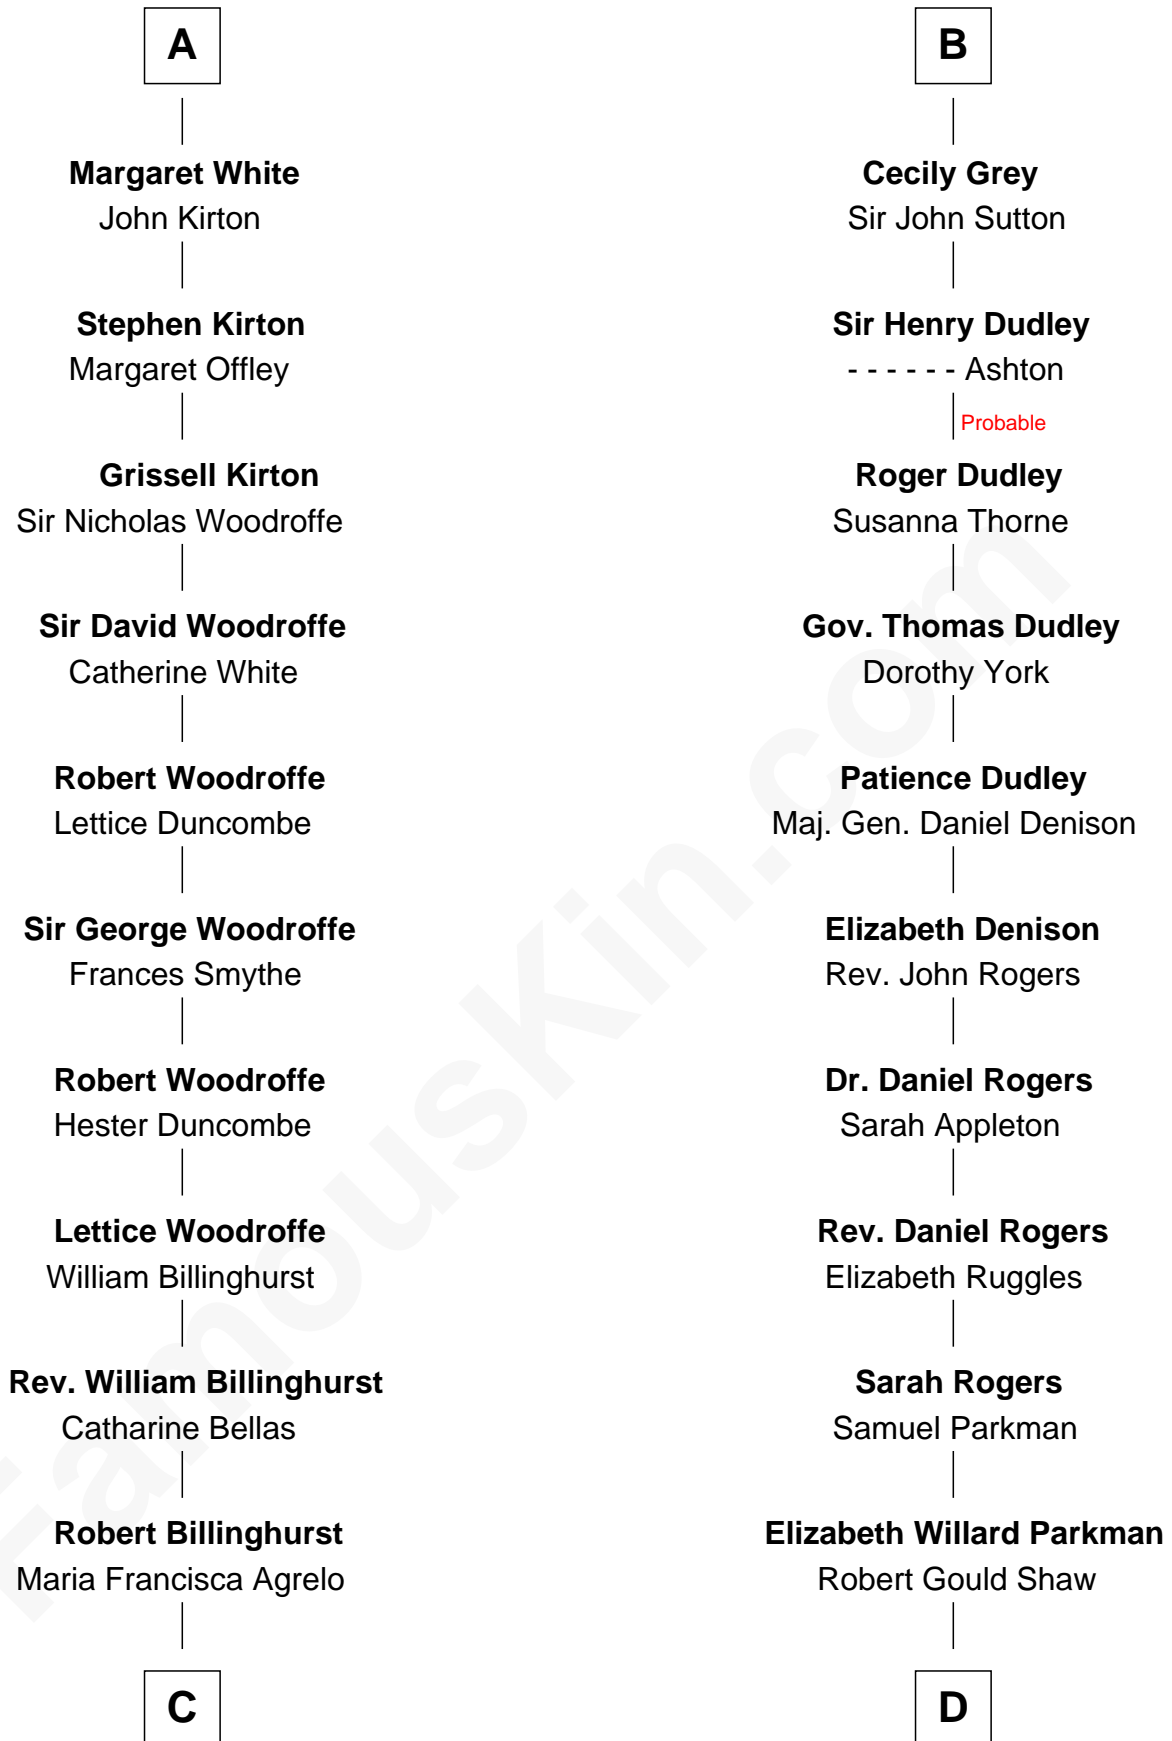

FamousKin.com
Relationship Chart of
Guillermo Billinghurst

31st President of Peru

18th cousin of

Colonel Robert Gould Shaw

U.S. Civil War leader of film "Glory" fame

Bartholomew de Badlesmere

Margaret de Clare

C

Guillermo Eugenio Billinghurst

Belisaria Angulo

Guillermo Billinghurst

31st President of Peru

D

Francis George Shaw

Sarah Blake Sturgis

Colonel Robert Gould Shaw

Main character in film "Glory"

FamousKin.com