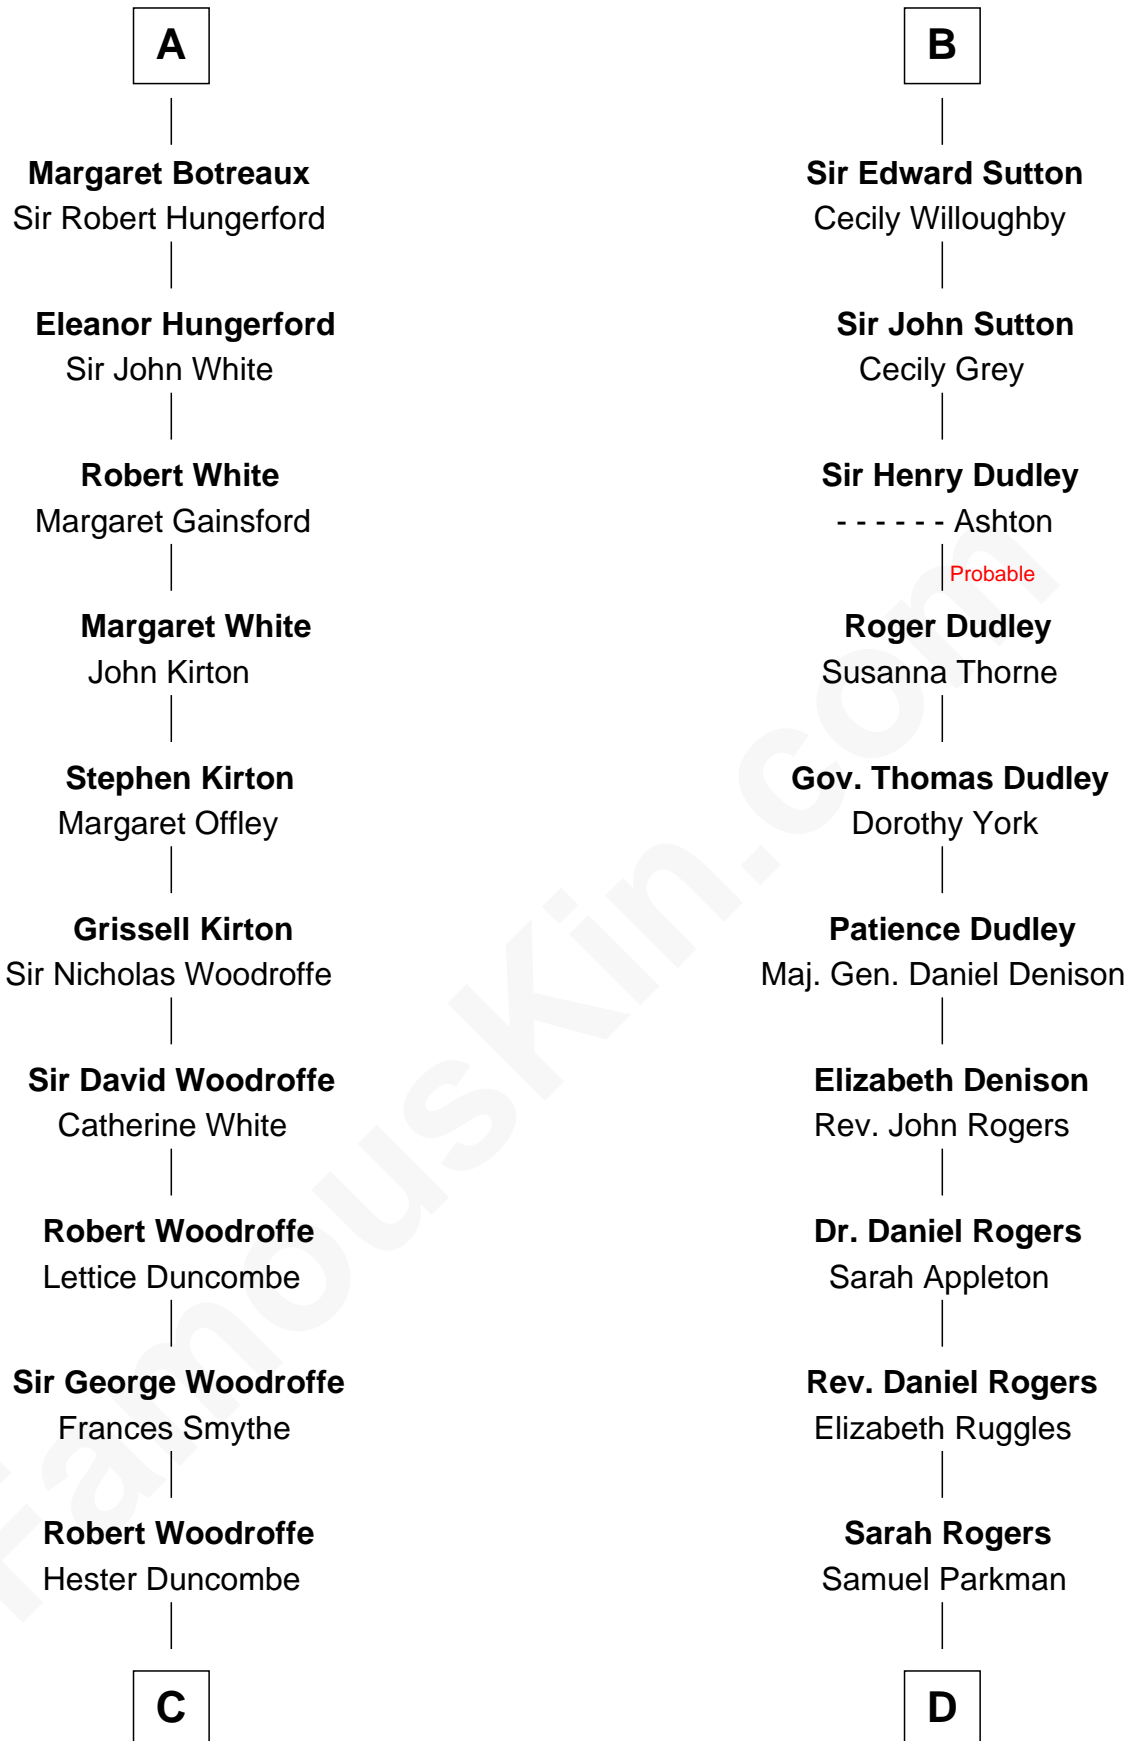

## Relationship Chart of

### Guillermo Billinghurst

31st President of Peru

19th cousin 2 times removed of

### Colonel Robert Gould Shaw

U.S. Civil War leader of film "Glory" fame

**C**

**Lettice Woodroffe**

William Billinghurst

**Rev. William Billinghurst**

Catharine Bellas

**Robert Billinghurst**

Maria Francisca Agrelo

**Guillermo Eugenio Billinghurst**

Belisaria Angulo

**Guillermo Billinghurst**

*31st President of Peru*

**D**

**Elizabeth Willard Parkman**

Robert Gould Shaw