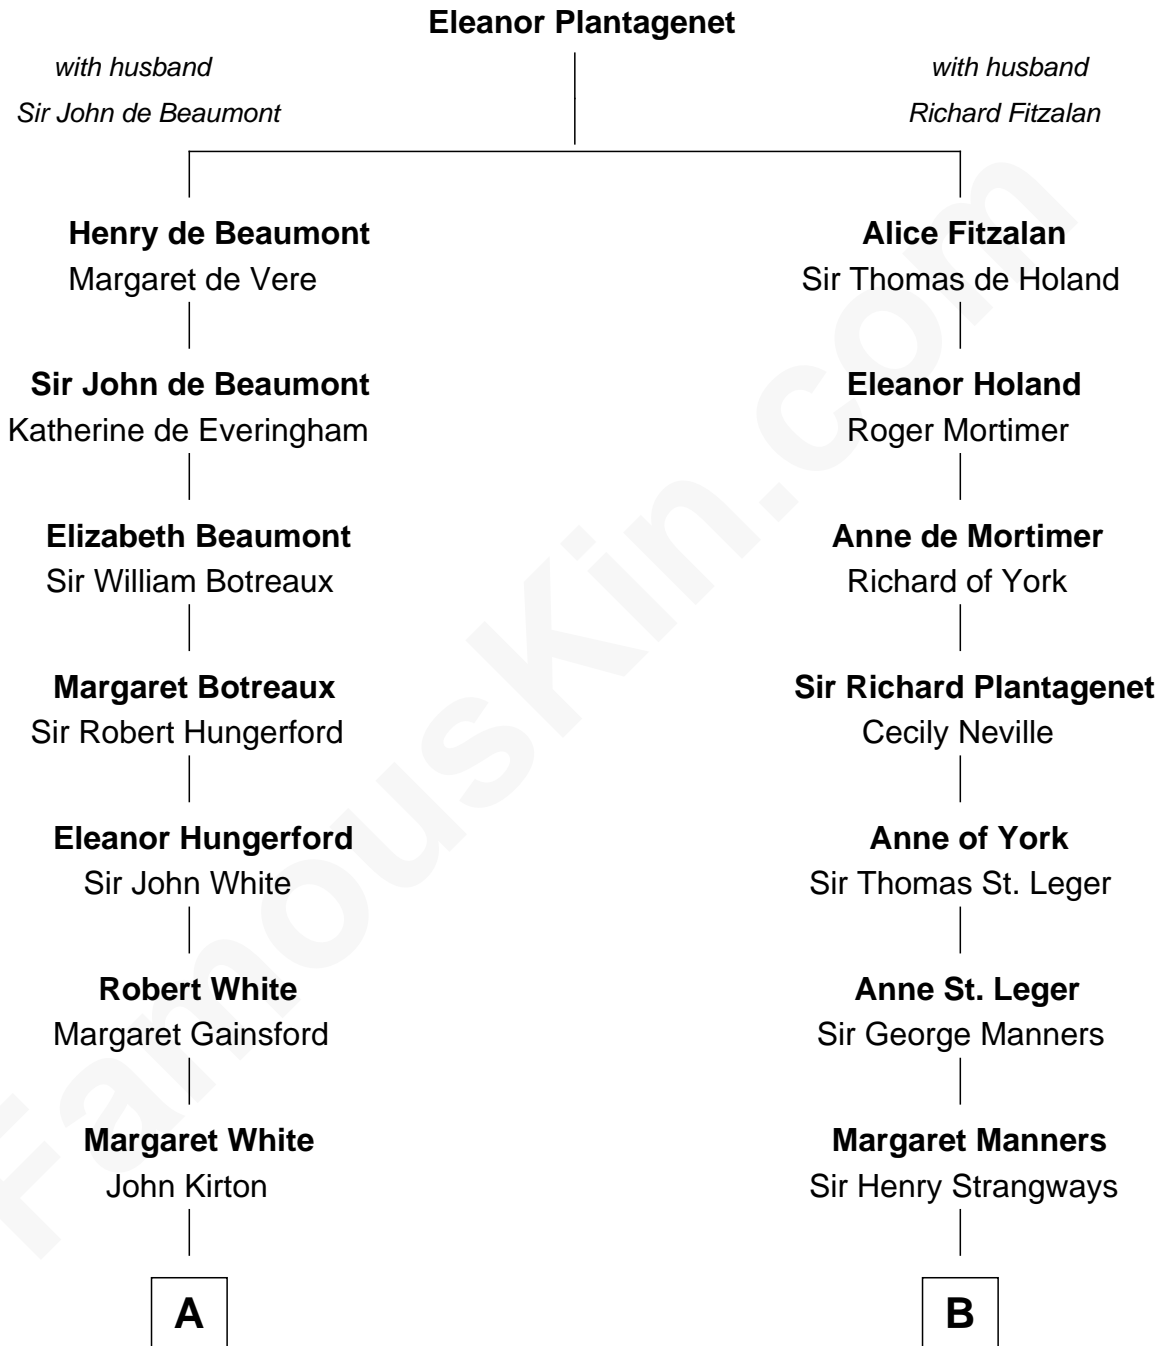

## Relationship Chart of

### Guillermo Billinghurst

31st President of Peru

17th cousin 1 time removed of

**Steve McQueen**  
Movie Actor

**C**

**William Terence McQueen**

Julian Crawford

**Steve McQueen**