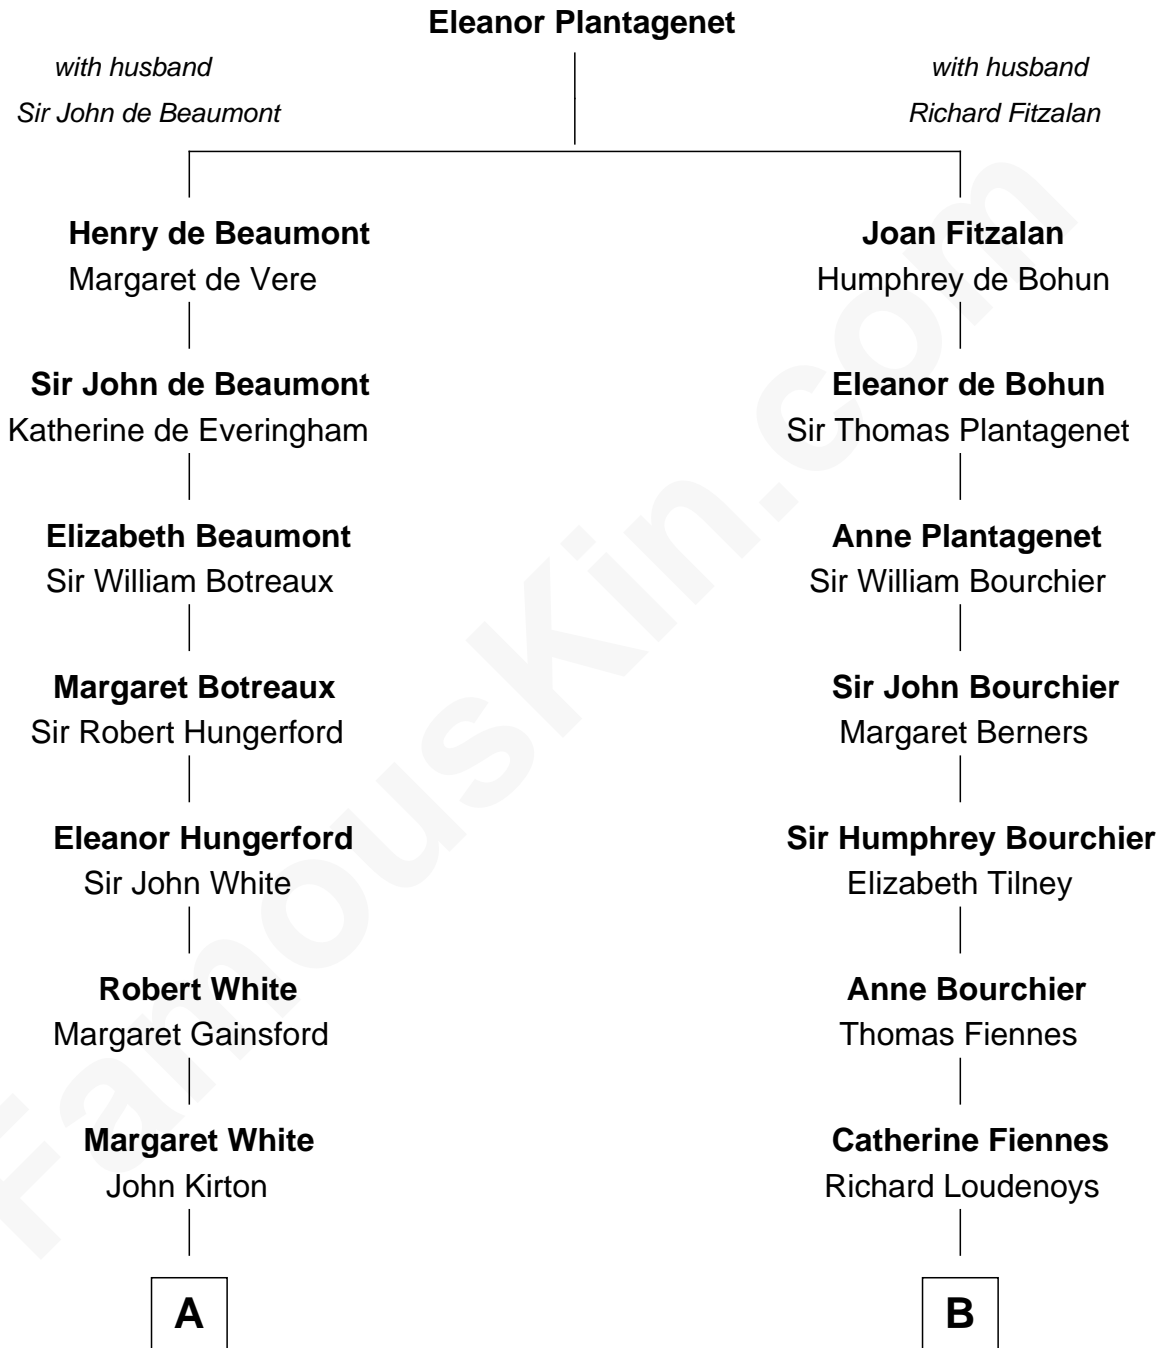

**FamousKin.com**  
**Relationship Chart of**  
**Guillermo Billinghurst**  
*31st President of Peru*

17th cousin 4 times removed of

**Anne Baxter**  
*Movie Actress*

**C**

Rev. David Wright

Abigail Goddard

William Carey Wright

Anna Lloyd Jones

Frank Lloyd Wright

Catherine L. Tobin

Catherine Dorothy Wright

Kenneth Stuart Baxter

**Anne Baxter**

*Movie Actress*