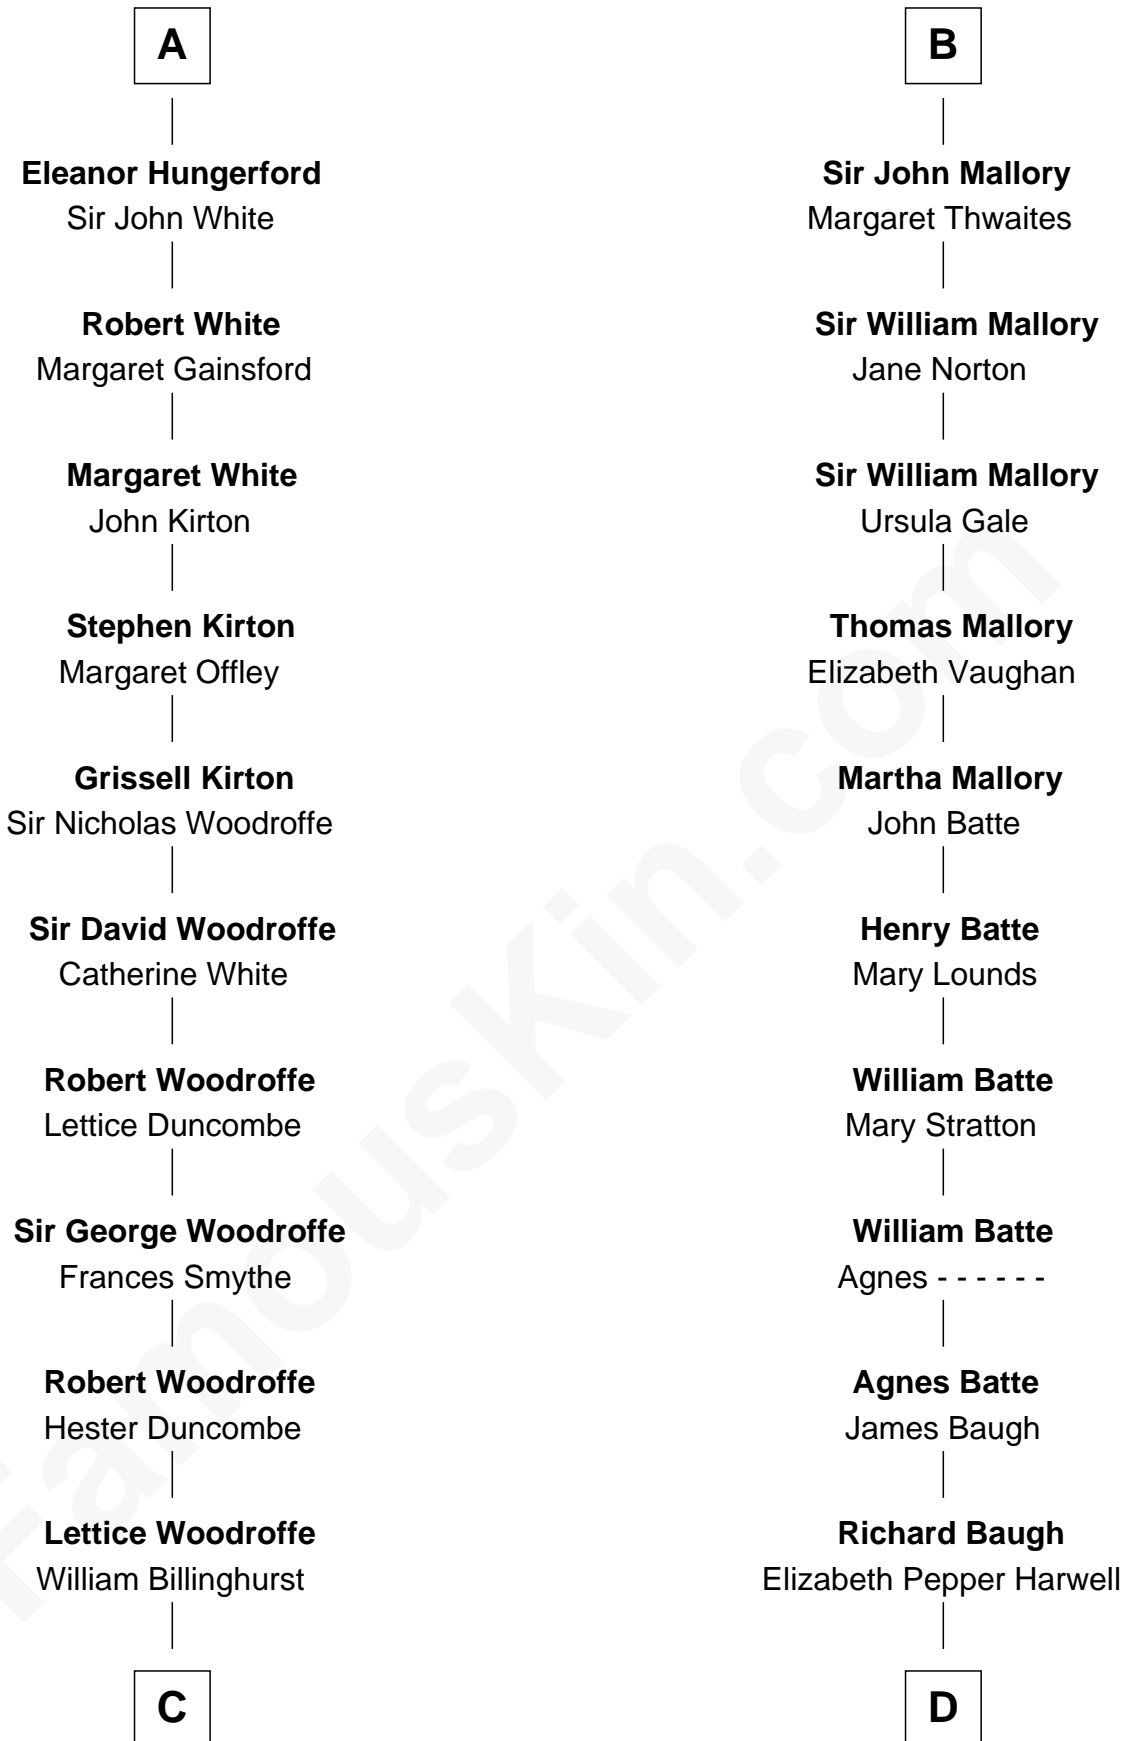

# FamousKin.com Relationship Chart of

**Guillermo Billinghurst**

*31st President of Peru*

20th cousin of

**Judy Garland**

*Singer and Movie Actress*

**Alexander Comyn**

Elisabeth de Quincy

**C**

**Rev. William Billinghurst**

Catharine Bellas

**Robert Billinghurst**

Maria Francisca Agrelo

**Guillermo Eugenio Billinghurst**

Belisaria Angulo

**Guillermo Billinghurst**