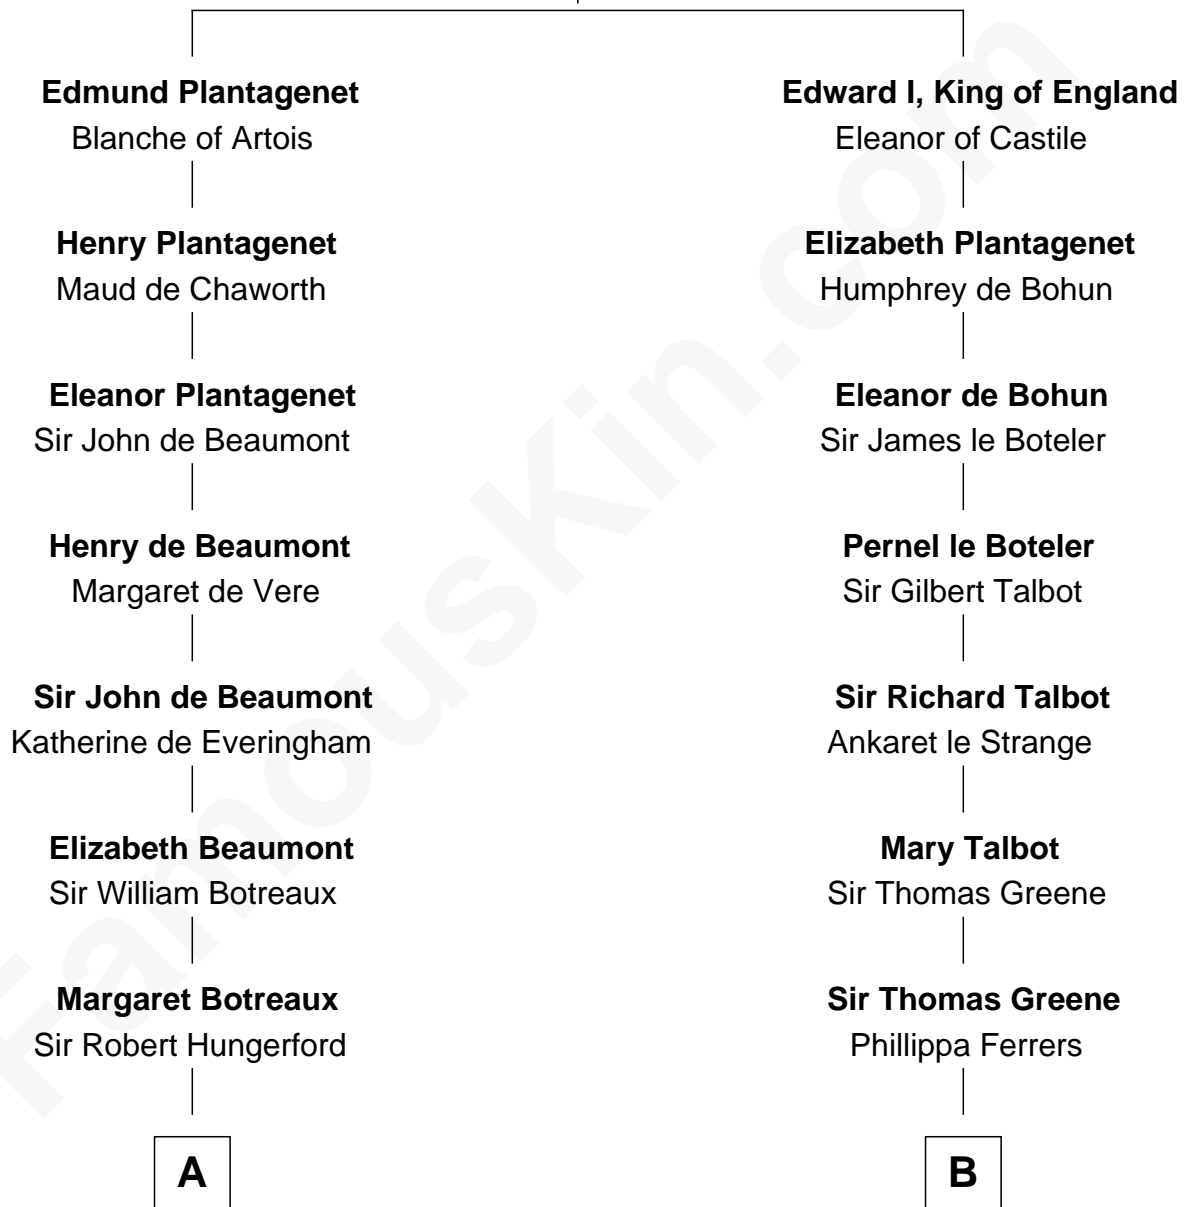

FamousKin.com

Relationship Chart of

Guillermo Billinghurst

31st President of Peru

20th cousin of

Lucretia (Rudolph) Garfield

First Lady of President James Garfield

King Henry III
Eleanor of Provence

31st President of Peru

D

Peleg Sanford Mason

Mary Stanton

Elijah Mason

Lucretia Greene

Arabella Greene Mason

Zebulon Rudolph