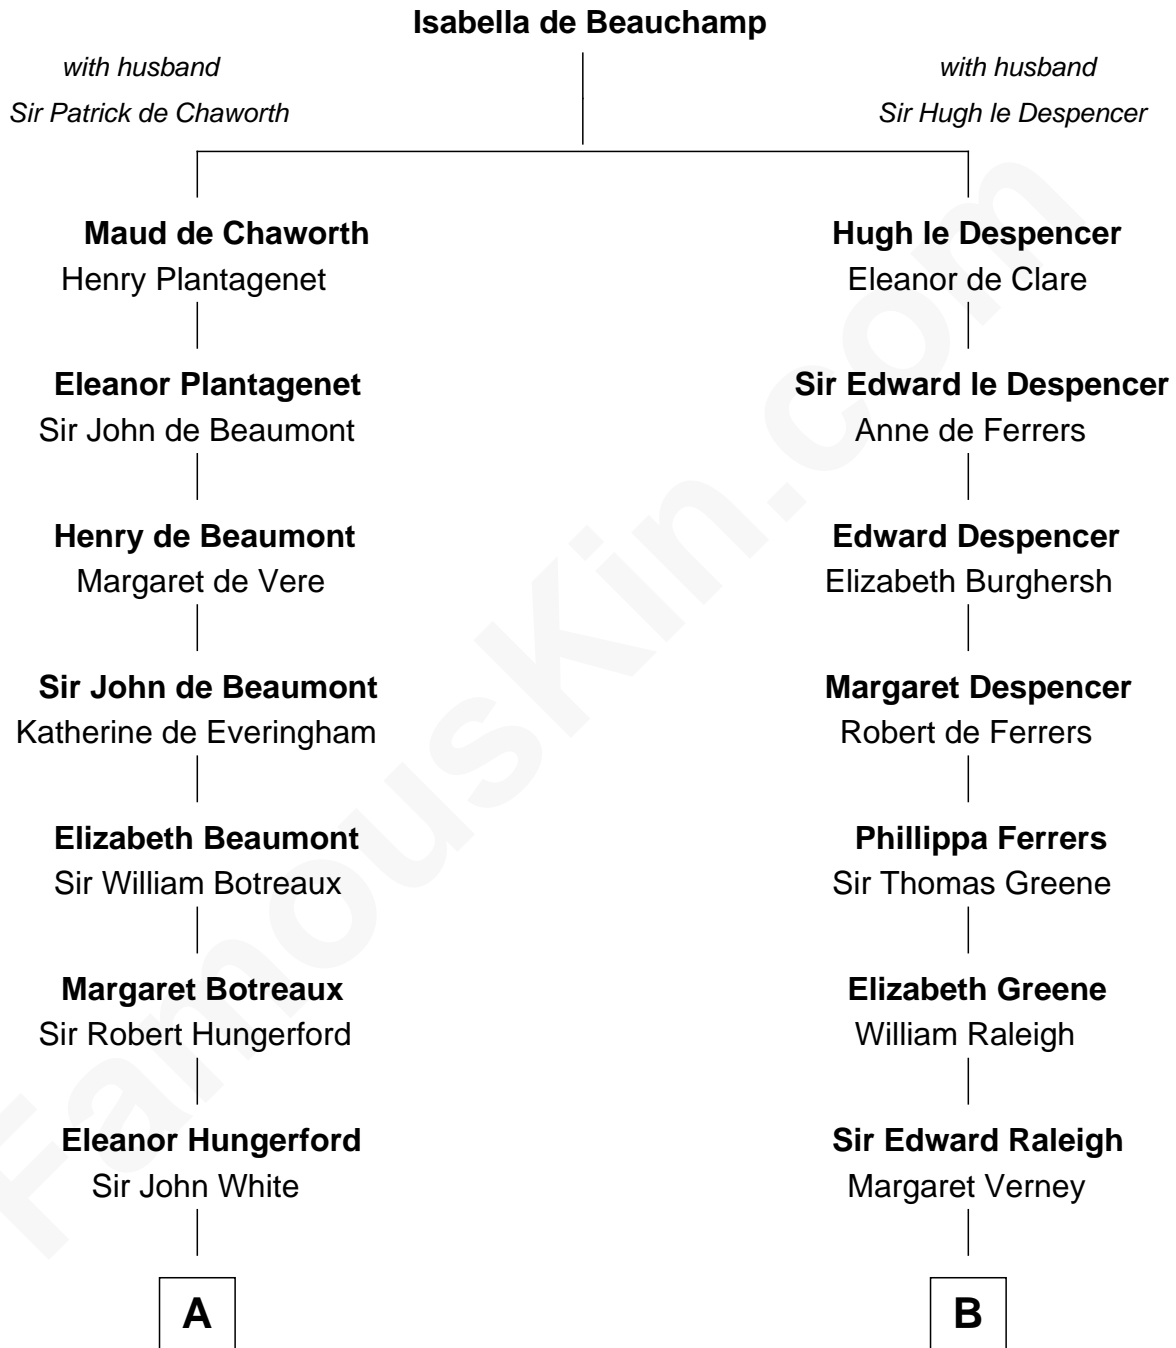

FamousKin.com

Relationship Chart of

Guillermo Billinghurst

31st President of Peru

18th cousin 1 time removed of

Lucretia (Rudolph) Garfield

First Lady of President James Garfield

FamousKin.com