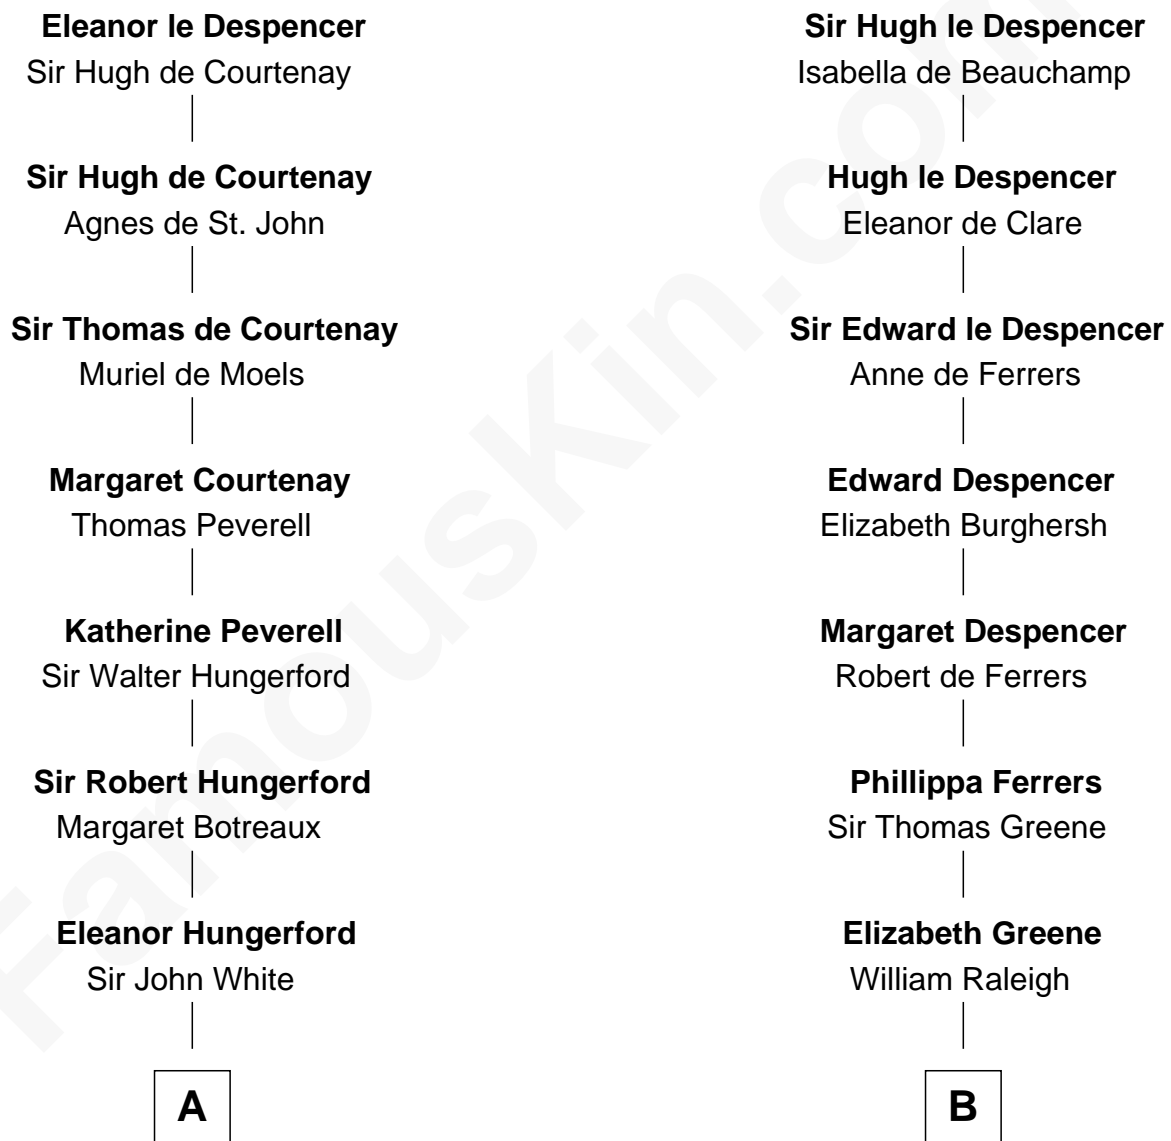

FamousKin.com
Relationship Chart of
Guillermo Billinghurst

31st President of Peru

19th cousin of

Lucretia (Rudolph) Garfield

First Lady of President James Garfield

Sir Hugh le Despencer

Aveline Basset

C

Robert Billinghurst
Maria Francisca Agrelo

Guillermo Eugenio Billinghurst
Belisaria Angulo

Guillermo Billinghurst
31st President of Peru

D

Elijah Mason
Lucretia Greene

Arabella Greene Mason
Zebulon Rudolph