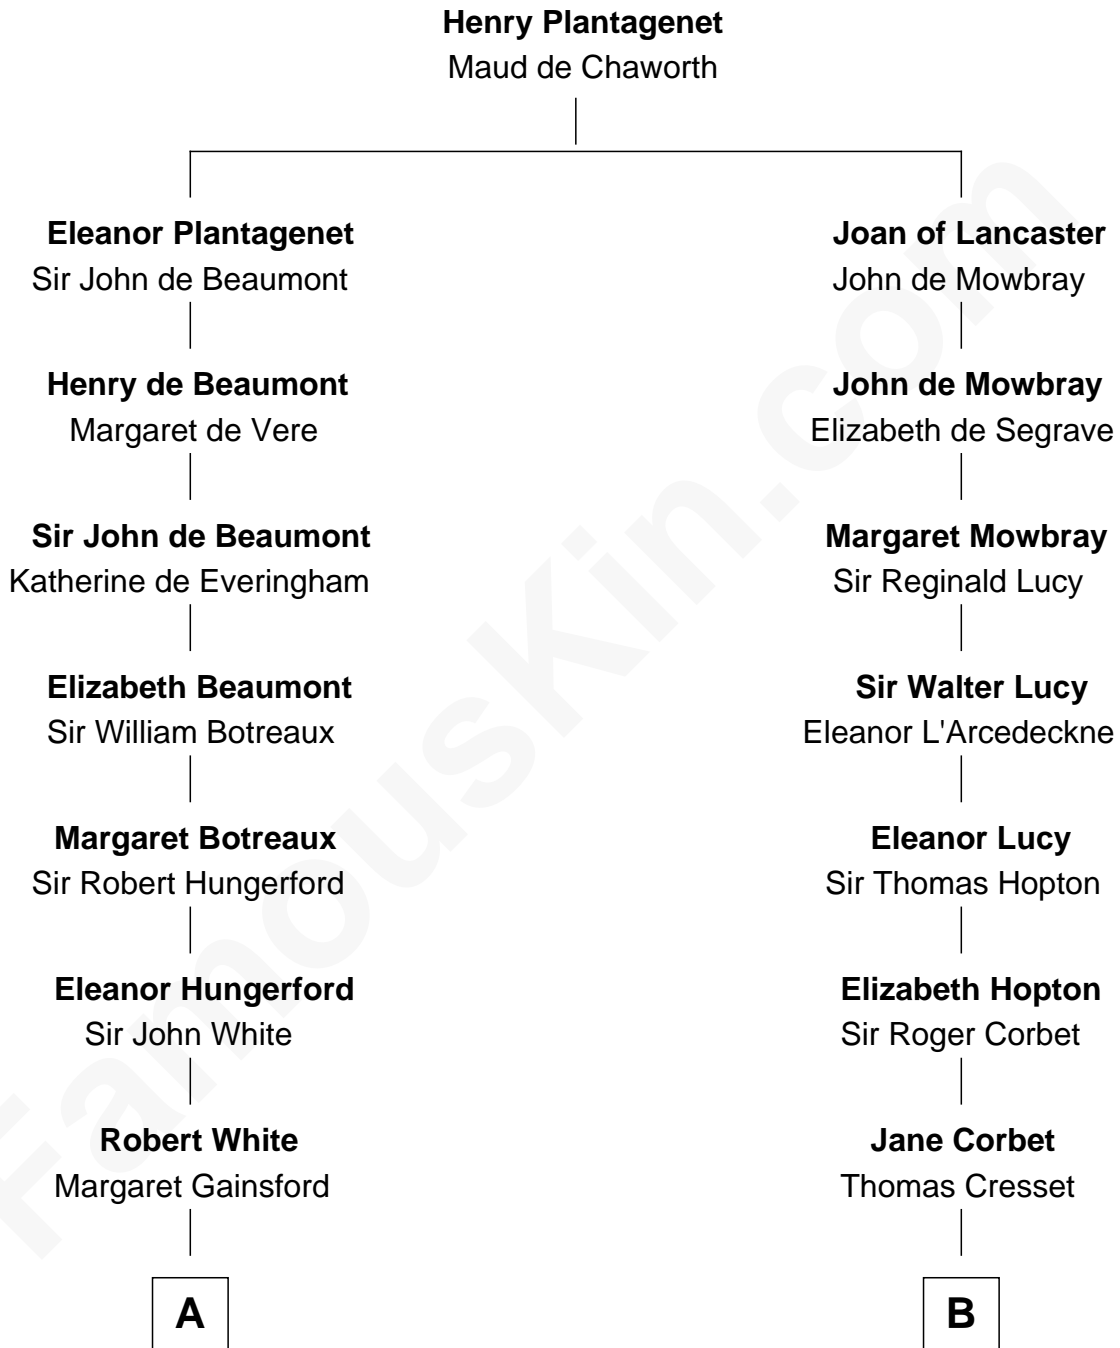

FamousKin.com

Relationship Chart of

Guillermo Billinghurst

31st President of Peru

11th cousin 7 times removed of

Richard More

(c1614 - c1696) Mayflower passenger 1620

MAYFLOWER

C

Guillermo Eugenio Billinghurst

Belisaria Angulo

Guillermo Billinghurst

31st President of Peru

FamousKin.com