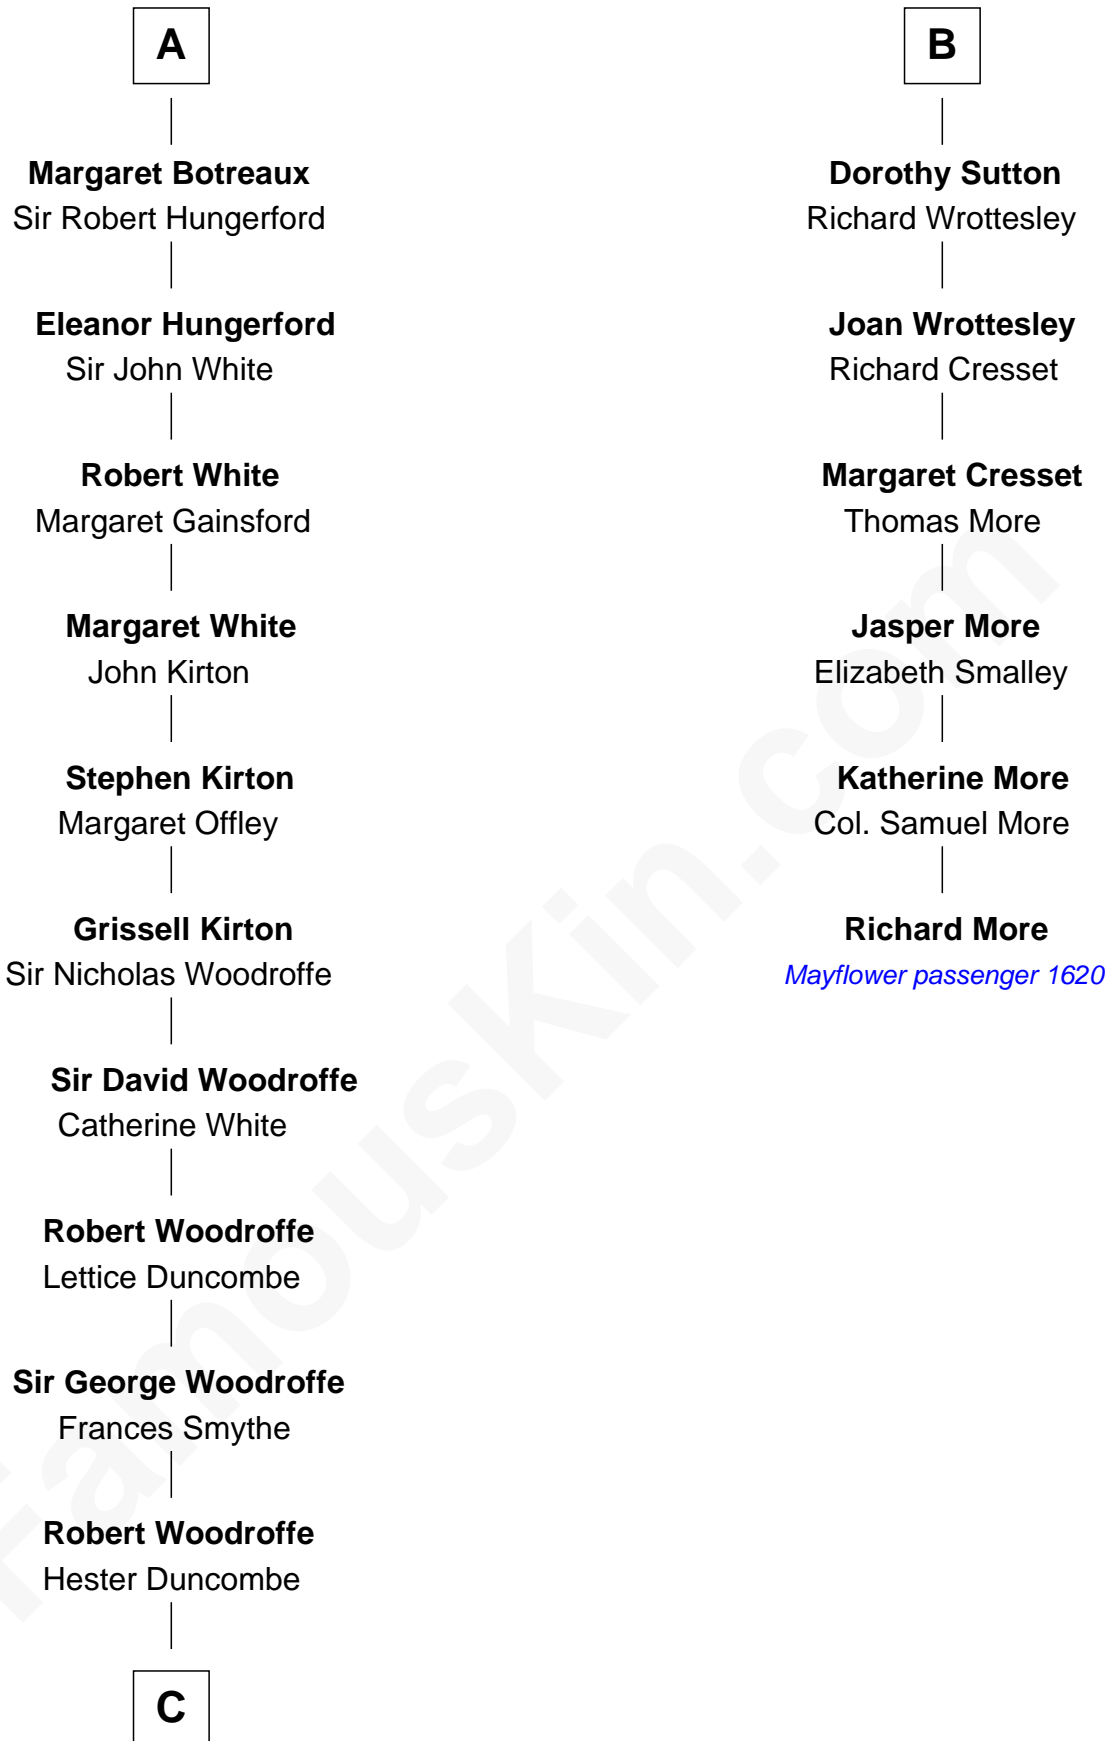

FamousKin.com

Relationship Chart of

Guillermo Billinghurst

31st President of Peru

12th cousin 9 times removed of

Richard More

(c1614 - c1696) Mayflower passenger 1620

MAYFLOWER

Belisaria Angulo

Guillermo Billinghurst

31st President of Peru

FamousKin.com