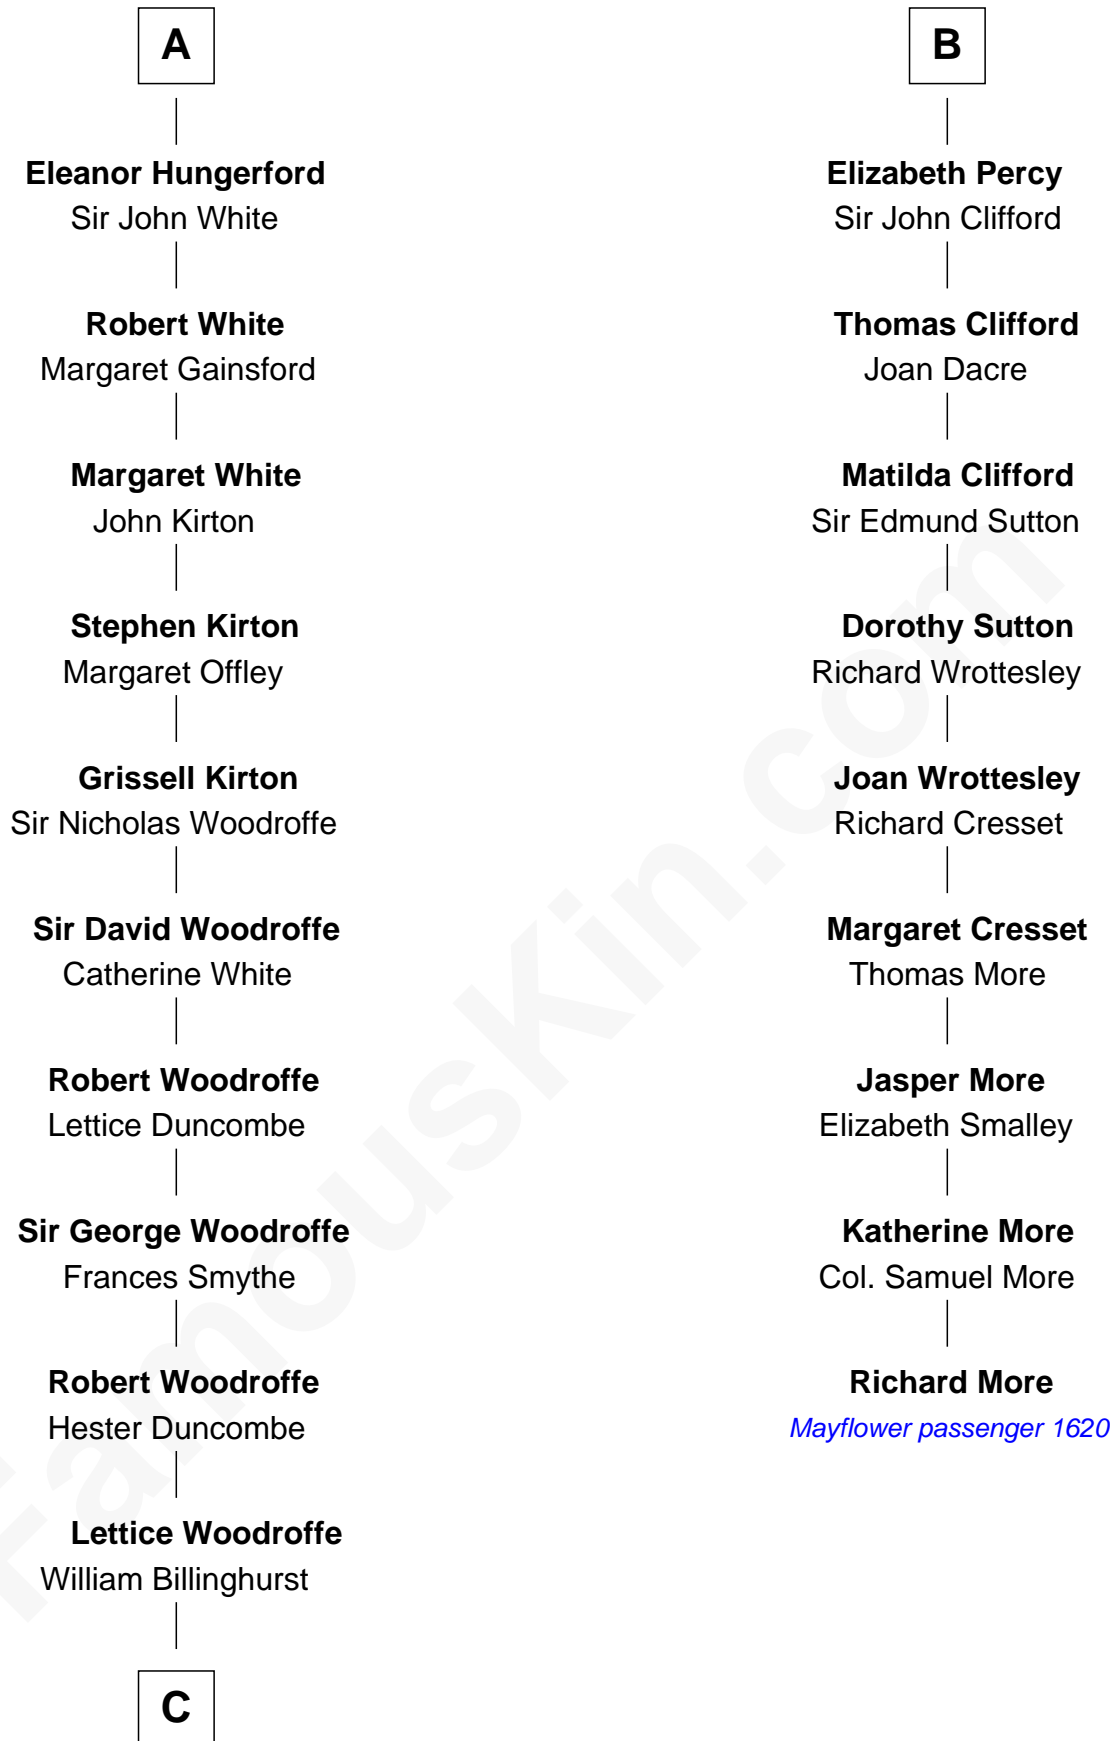

FamousKin.com

Relationship Chart of

Guillermo Billinghurst

31st President of Peru

15th cousin 5 times removed of

Richard More

(c1614 - c1696) Mayflower passenger 1620

MAYFLOWER