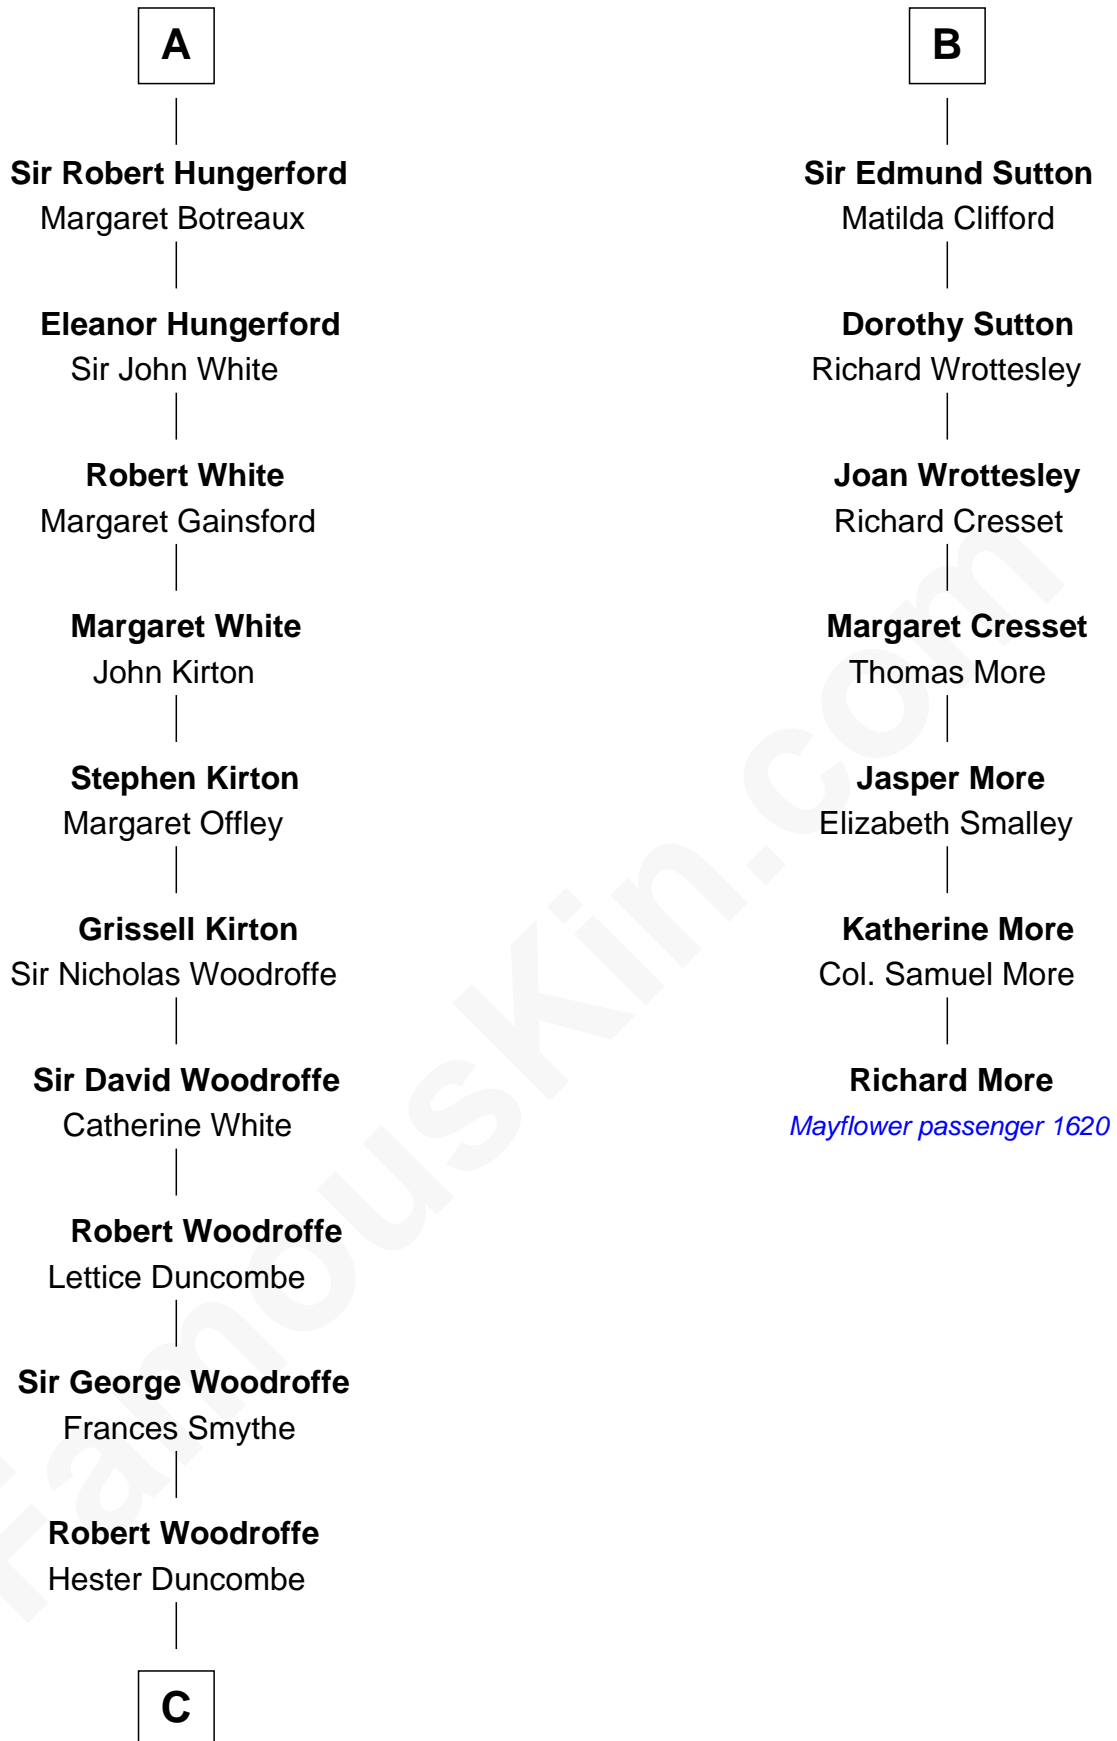

**FamousKin.com**  
**Relationship Chart of**  
**Guillermo Billinghurst**

*31st President of Peru*

**13th cousin 8 times removed of**

**Richard More**

*(c1614 - c1696) Mayflower passenger 1620*

**MAYFLOWER**

**C**

**Lettice Woodroffe**

William Billinghurst

**Rev. William Billinghurst**

Catharine Bellas

**Robert Billinghurst**

Maria Francisca Agrelo

**Guillermo Eugenio Billinghurst**

Belisaria Angulo

**Guillermo Billinghurst**

*31st President of Peru*

FamousKin.com