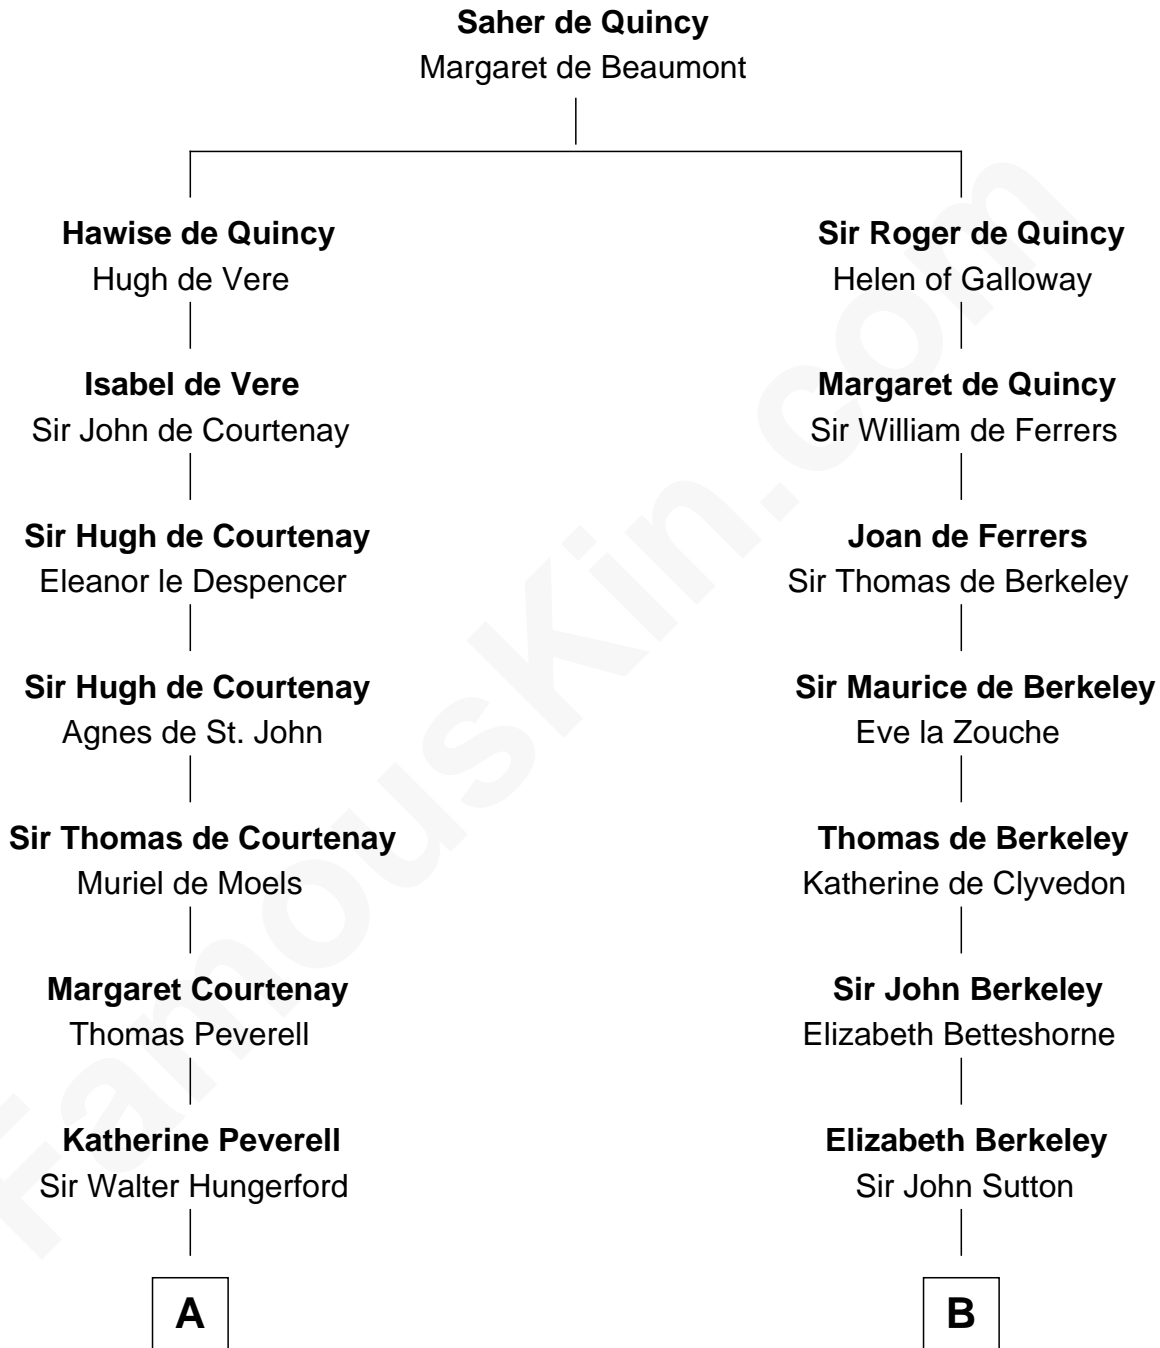

**FamousKin.com**  
**Relationship Chart of**  
**Guillermo Billinghurst**

*31st President of Peru*

**13th cousin 8 times removed of**

**Richard More**

*(c1614 - c1696) Mayflower passenger 1620*

**MAYFLOWER**

**C**

**Lettice Woodroffe**

William Billinghurst

**Rev. William Billinghurst**

Catharine Bellas

**Robert Billinghurst**

Maria Francisca Agrelo

**Guillermo Eugenio Billinghurst**

Belisaria Angulo

**Guillermo Billinghurst**

*31st President of Peru*

FamousKin.com