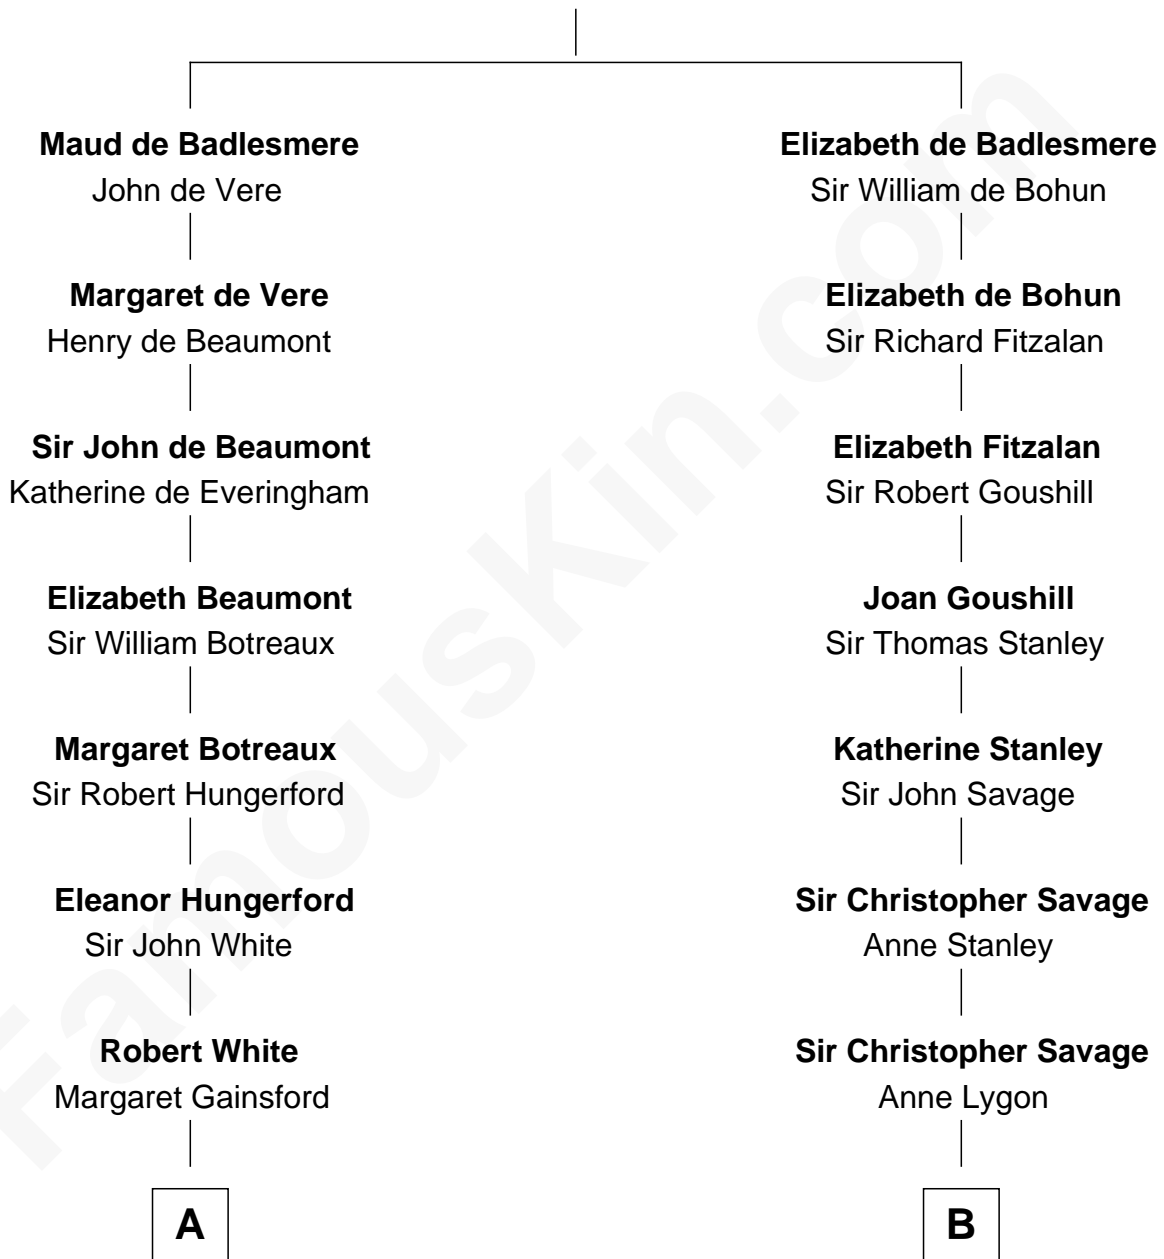

FamousKin.com Relationship Chart of

Guillermo Billinghurst

31st President of Peru

18th cousin 1 time removed of

Adlai Stevenson II

31st Governor of Illinois

Bartholomew de Badlesmere

Margaret de Clare

C

Guillermo Eugenio Billinghurst

Belisaria Angulo

Guillermo Billinghurst

31st President of Peru

D

Letitia Green

Adlai Ewing Stevenson

Lewis Green Stevenson

Helen Louise Davis

Adlai Stevenson II

31st Governor of Illinois

FamousKin.com