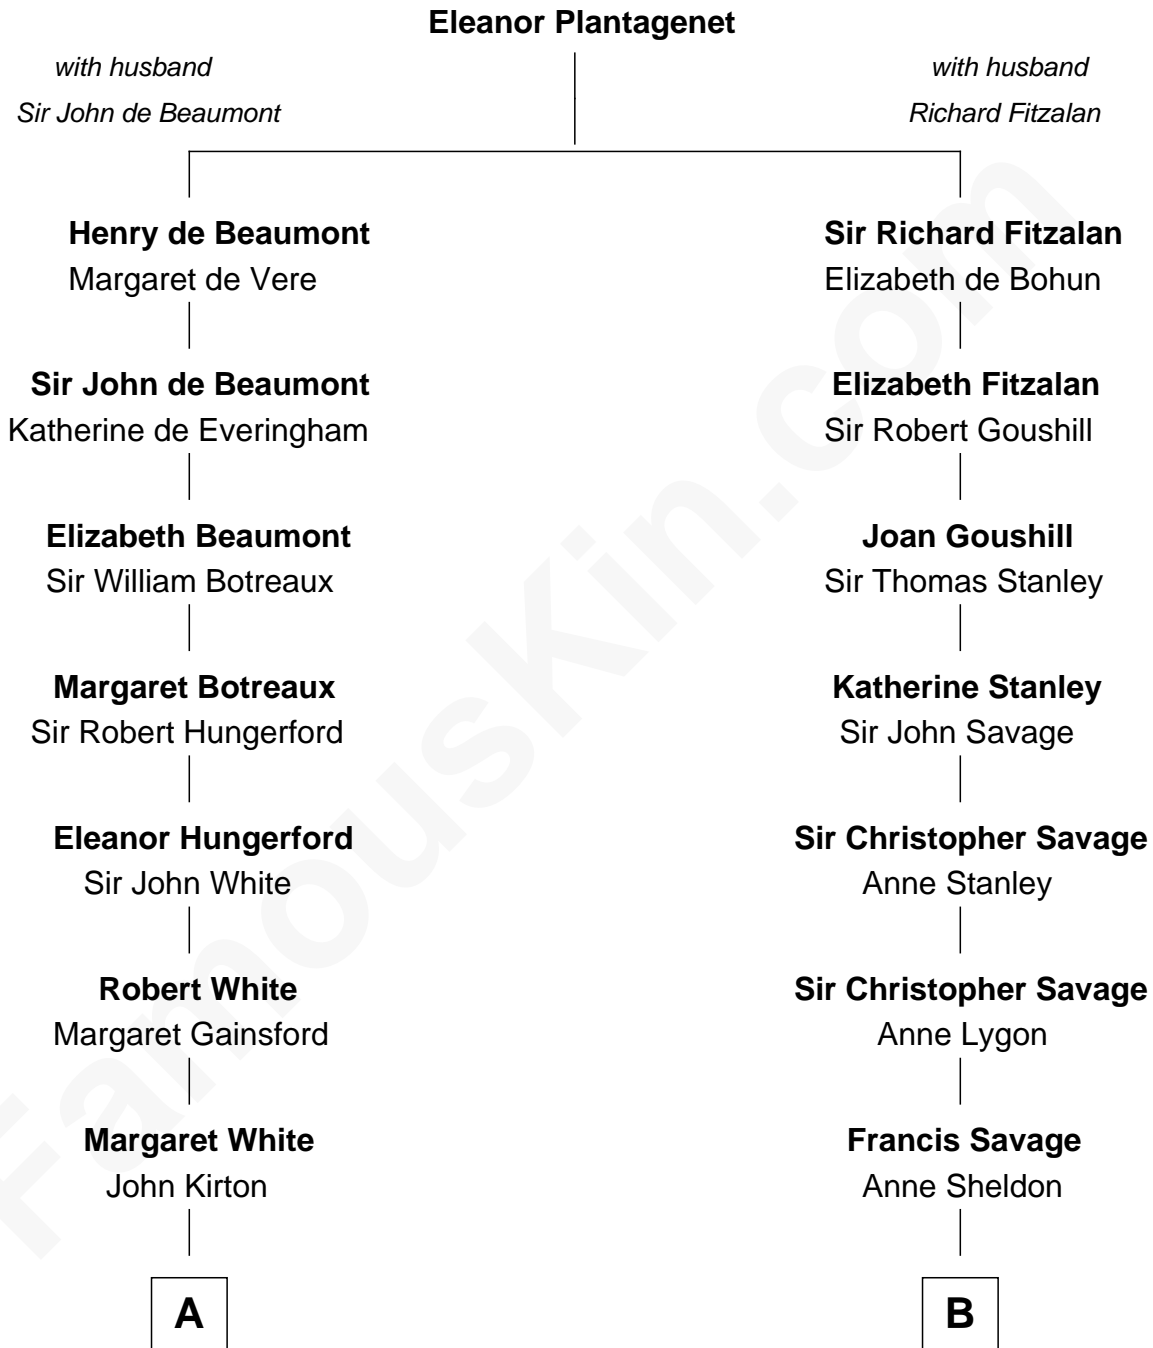

FamousKin.com Relationship Chart of

Guillermo Billinghurst

31st President of Peru

17th cousin 1 time removed of

Adlai Stevenson II

31st Governor of Illinois

C

Lewis Green Stevenson

Helen Louise Davis

Adlai Stevenson II

31st Governor of Illinois

FamousKin.com