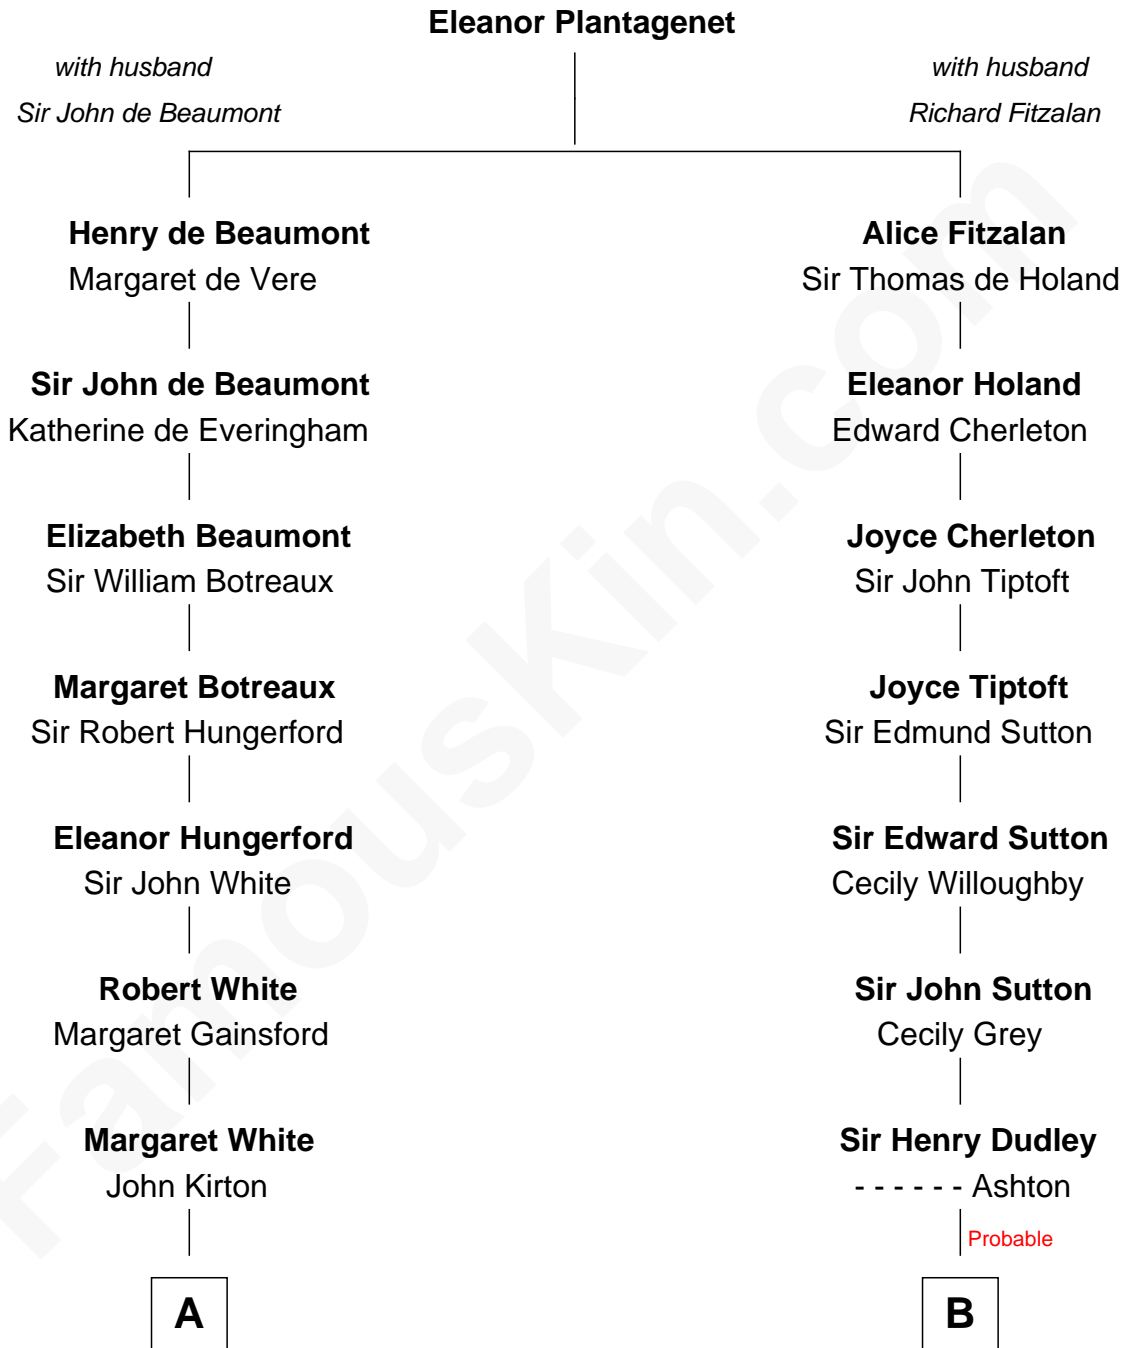

**FamousKin.com**  
**Relationship Chart of**  
**Guillermo Billinghurst**  
*31st President of Peru*

**14th cousin 3 times removed of**  
**Nicholas Gilman**  
*Signer of the U.S. Constitution*

**A**

**Stephen Kirton**

Margaret Offley

**Grissell Kirton**

Sir Nicholas Woodroffe

**Sir David Woodroffe**

Catherine White

**Robert Woodroffe**

Lettice Duncombe

**Sir George Woodroffe**