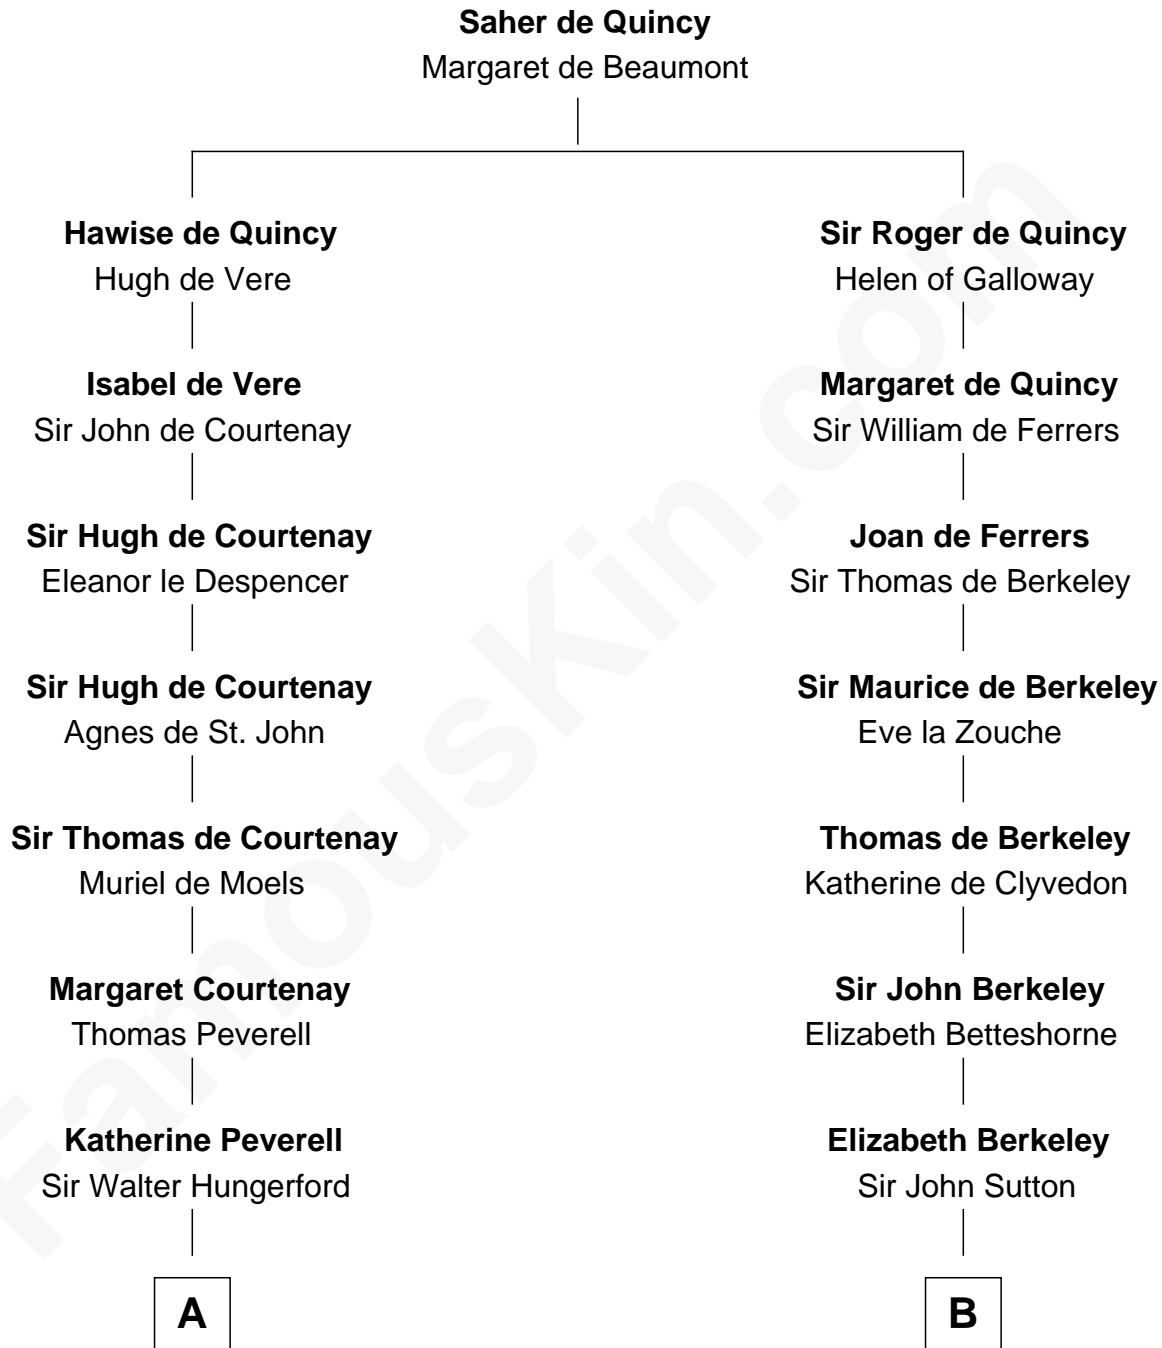

## Relationship Chart of

### Guillermo Billinghurst

31st President of Peru

18th cousin 3 times removed of

**Nicholas Gilman**

Signer of the U.S. Constitution

**C**

**Lettice Woodroffe**

William Billinghurst