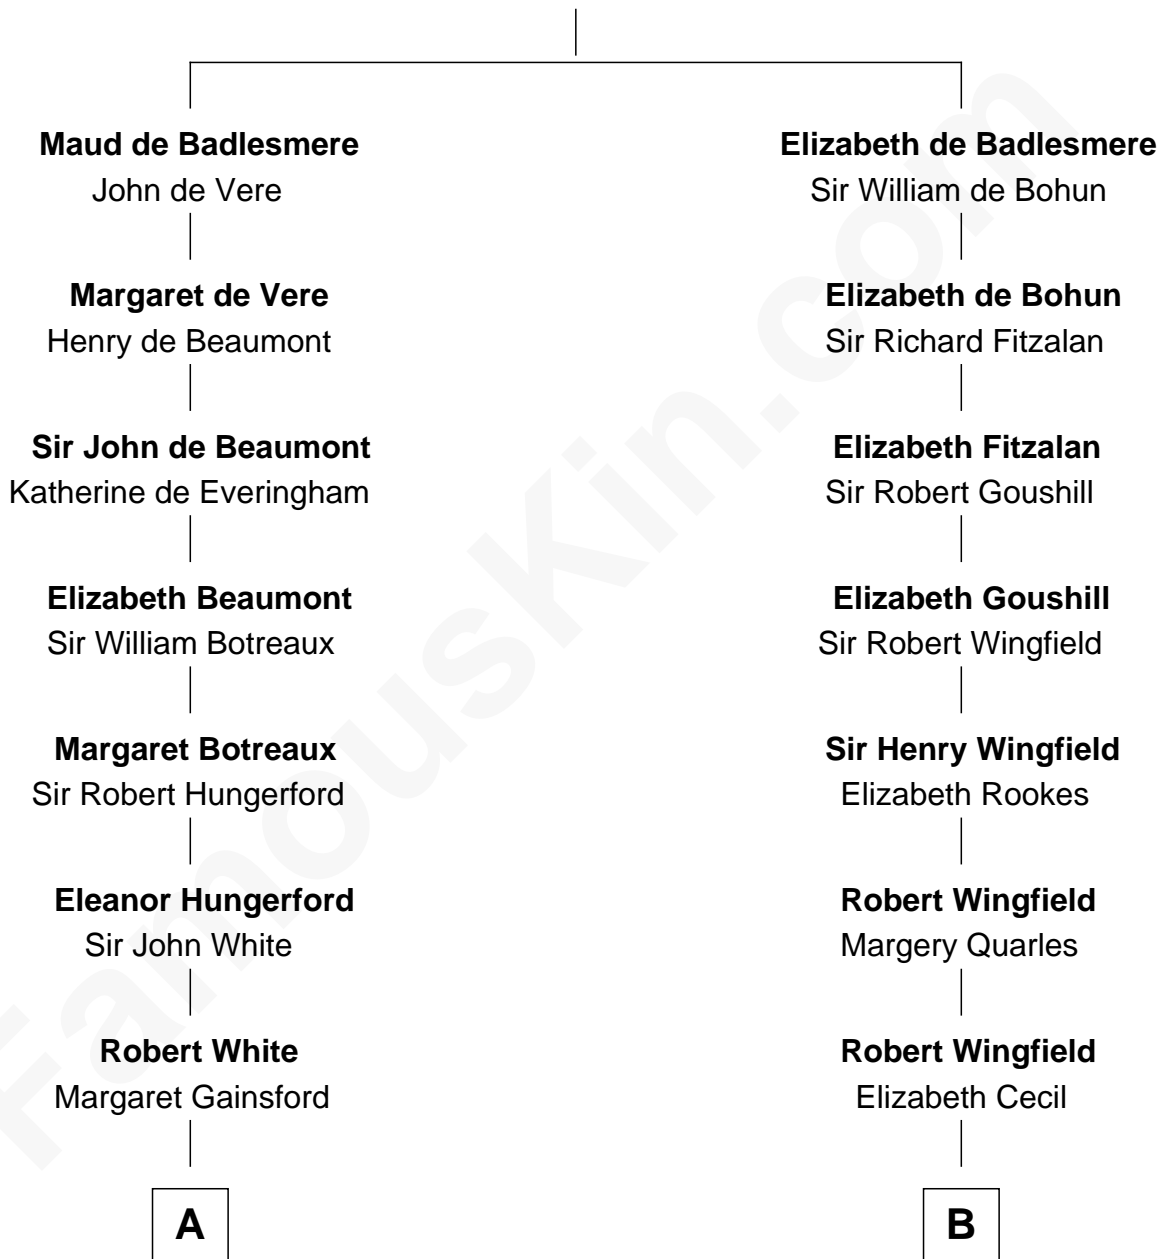

FamousKin.com Relationship Chart of

Guillermo Billinghurst

31st President of Peru

18th cousin 1 time removed of

Valerie Bertinelli

Television Actress

Bartholomew de Badlesmere

Margaret de Clare

C

Guillermo Eugenio Billinghurst

Belisaria Angulo

Guillermo Billinghurst

31st President of Peru

D

Lester Vodges Carvin

Elizabeth - - - - -