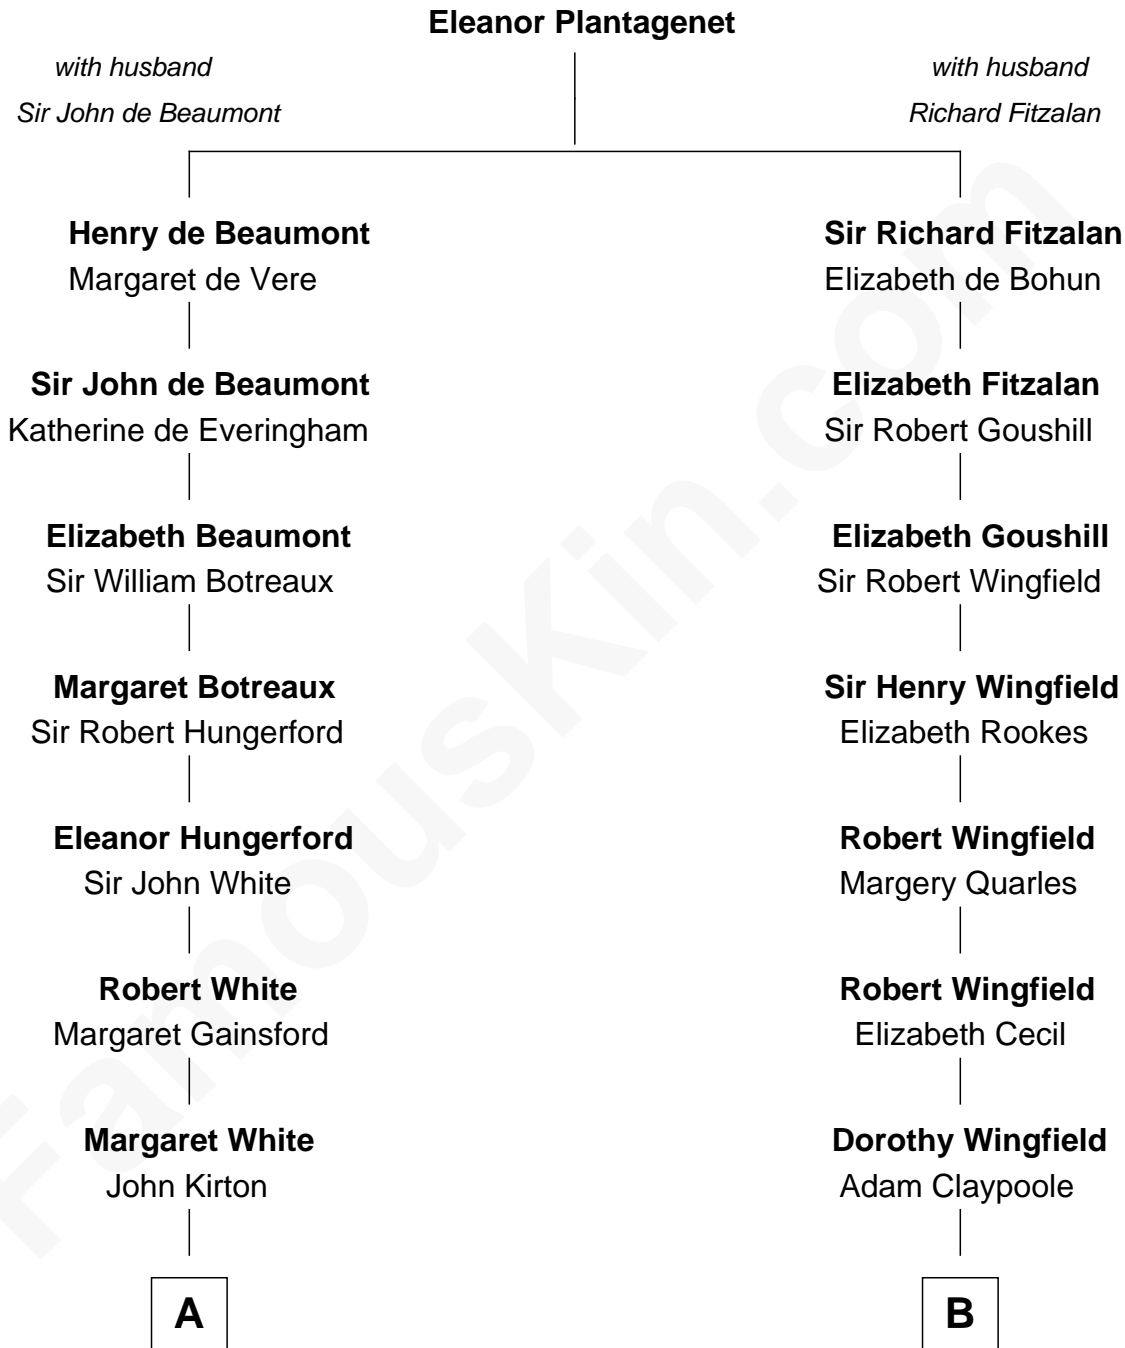

**FamousKin.com**  
**Relationship Chart of**  
**Guillermo Billinghurst**  
*31st President of Peru*

**17th cousin 1 time removed of**  
**Valerie Bertinelli**  
*Television Actress*

**Nancy L. Carvin**  
Andrew Francis Bertinelli

**Valerie Bertinelli**  
*Television Actress*

FamousKin.com