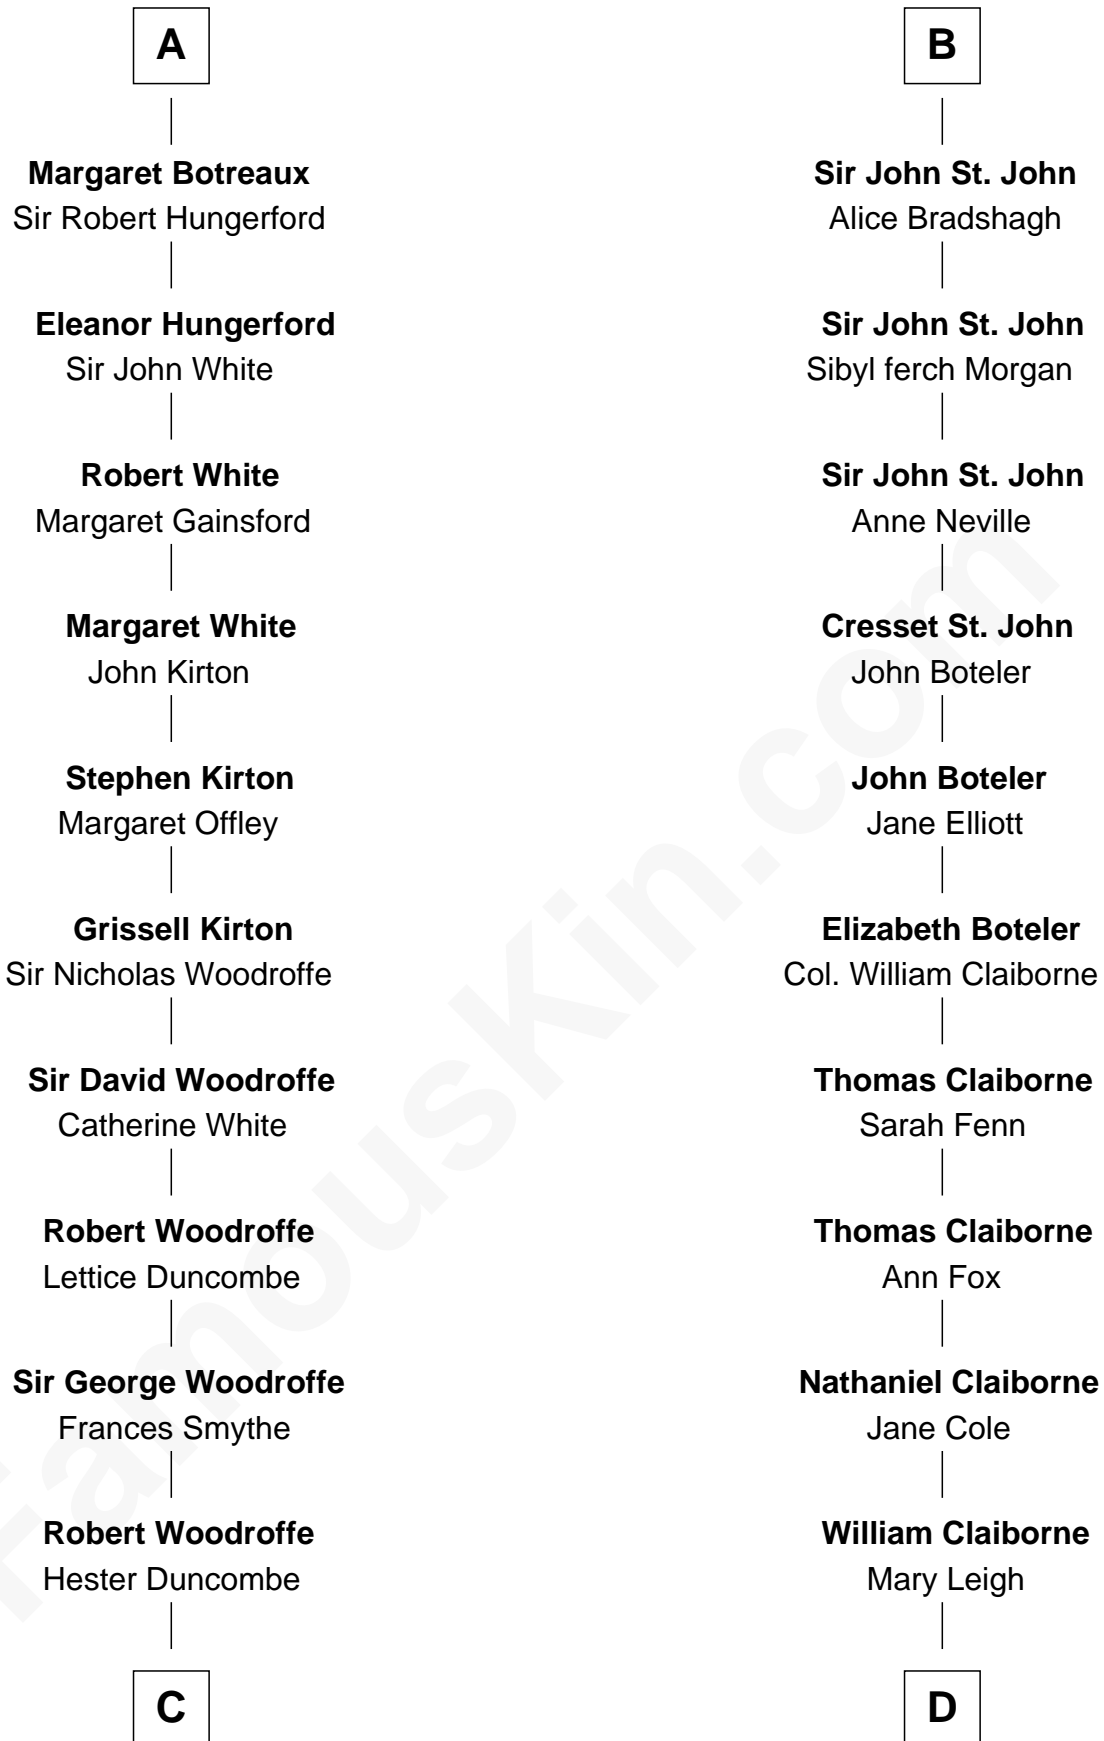

FamousKin.com Relationship Chart of

Guillermo Billinghurst

31st President of Peru

21st cousin of

Liz Claiborne

Fashion Designer and Founder of Liz Claiborne Inc.

Sir William de Beauchamp

Isabel Mauduit

Belisaria Angulo

Guillermo Billinghurst

31st President of Peru

D

William Charles Cole Claiborne

Clarisse Duralde

William Charles Cole Claiborne

Louise de Balathier