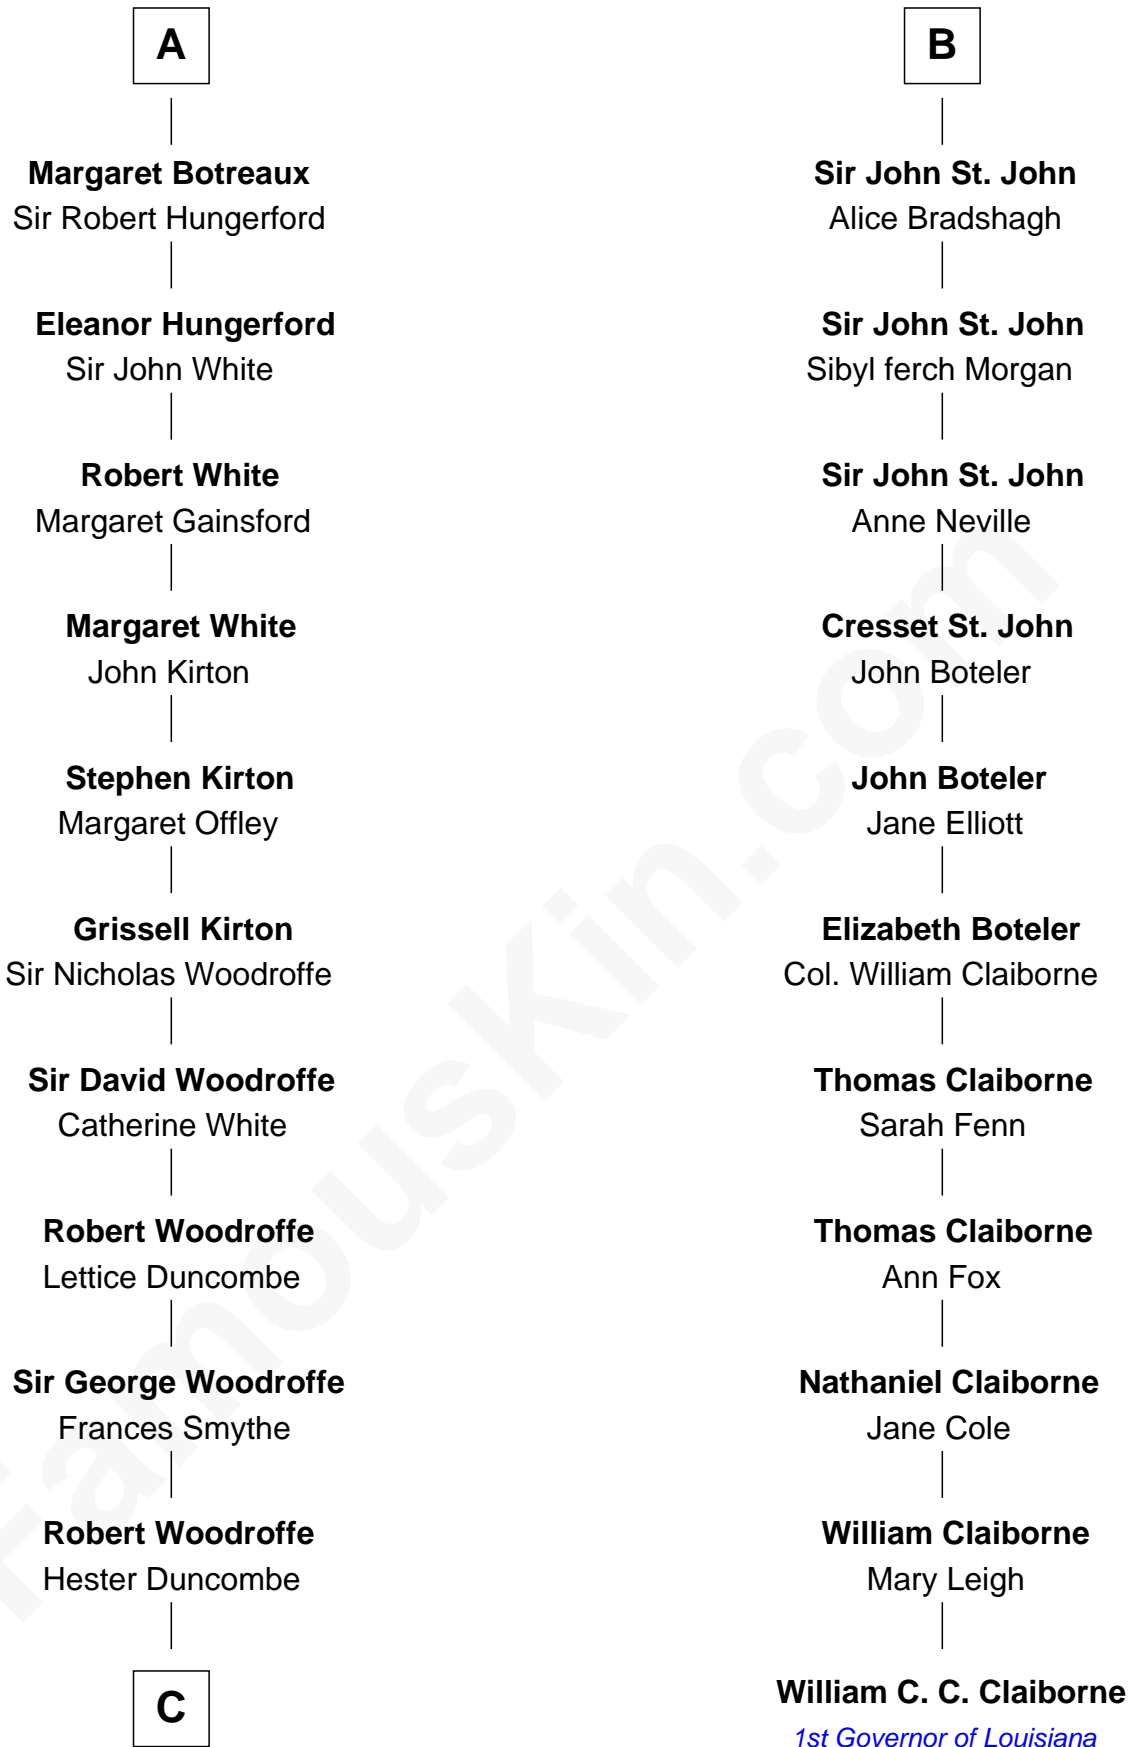

FamousKin.com Relationship Chart of

Guillermo Billinghurst

31st President of Peru

17th cousin 4 times removed of

William C. C. Claiborne

1st Governor of Louisiana

Sir William de Beauchamp

Isabel Mauduit