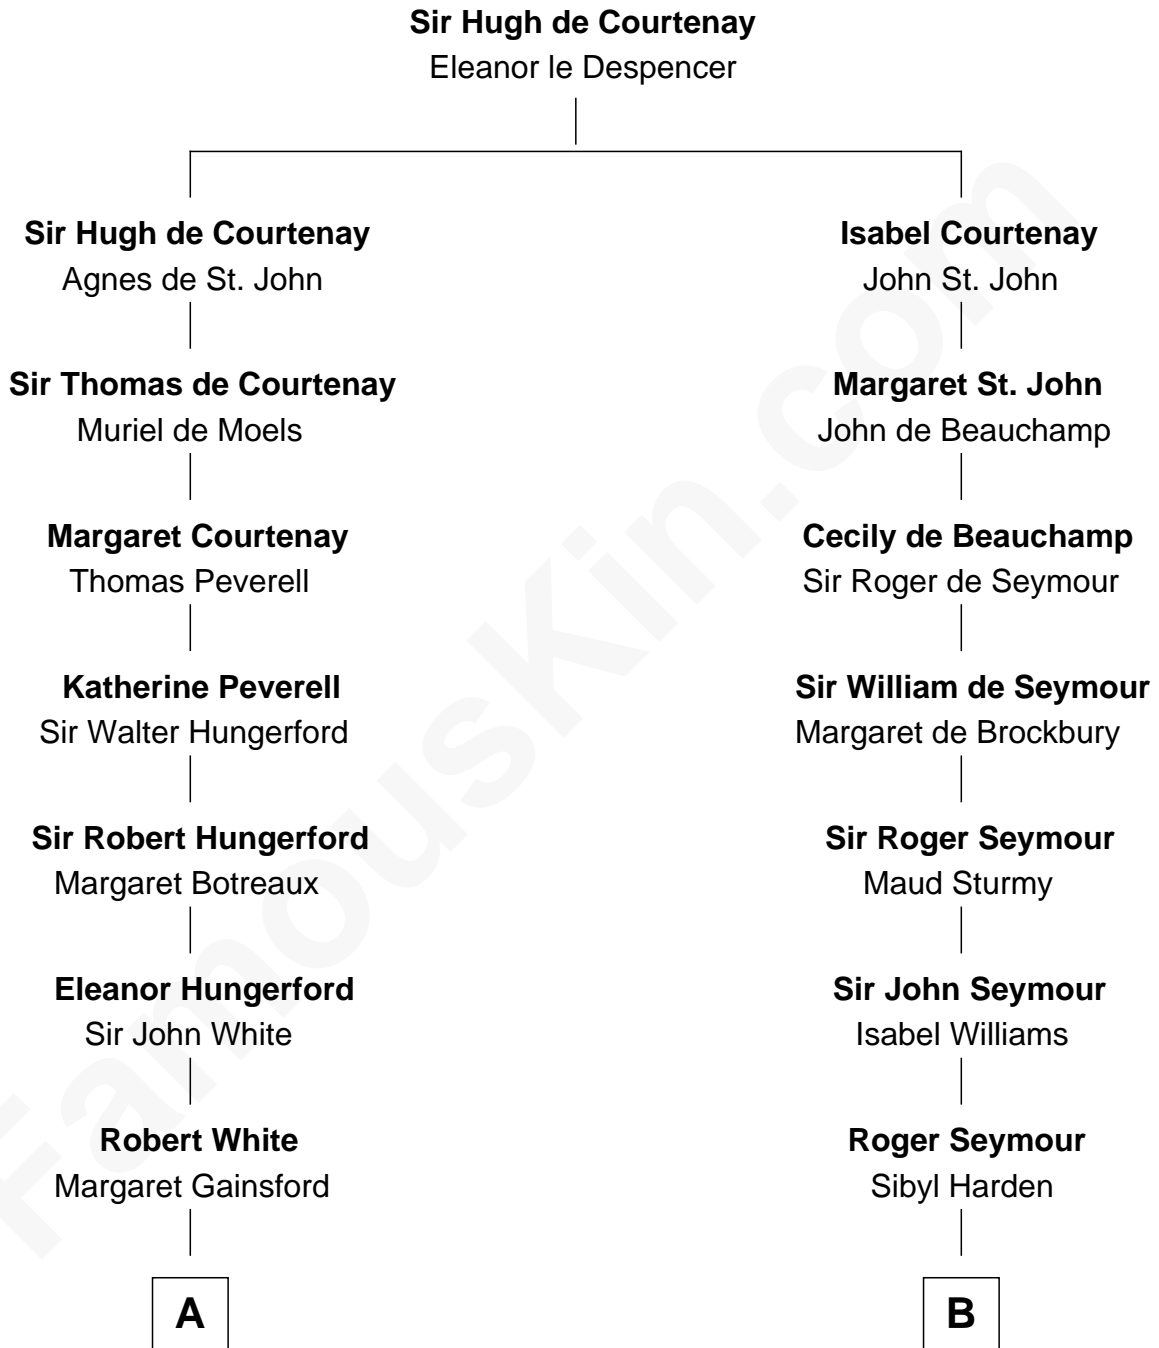

FamousKin.com
Relationship Chart of
Guillermo Billinghurst
31st President of Peru

18th cousin 3 times removed of
Randolph Scott
Movie Actor

C

Guillermo Eugenio Billinghurst

Belisaria Angulo

Guillermo Billinghurst

31st President of Peru

D

Catherine Price Strother

Joseph Minor Crane

John William Crane

Margaret Ann Sadler

Joseph Minor Crane

Lavinia Lionberger

Lucy Lionberger Crane

George Grant Scott

Randolph Scott

Movie Actor

FamousKin.com