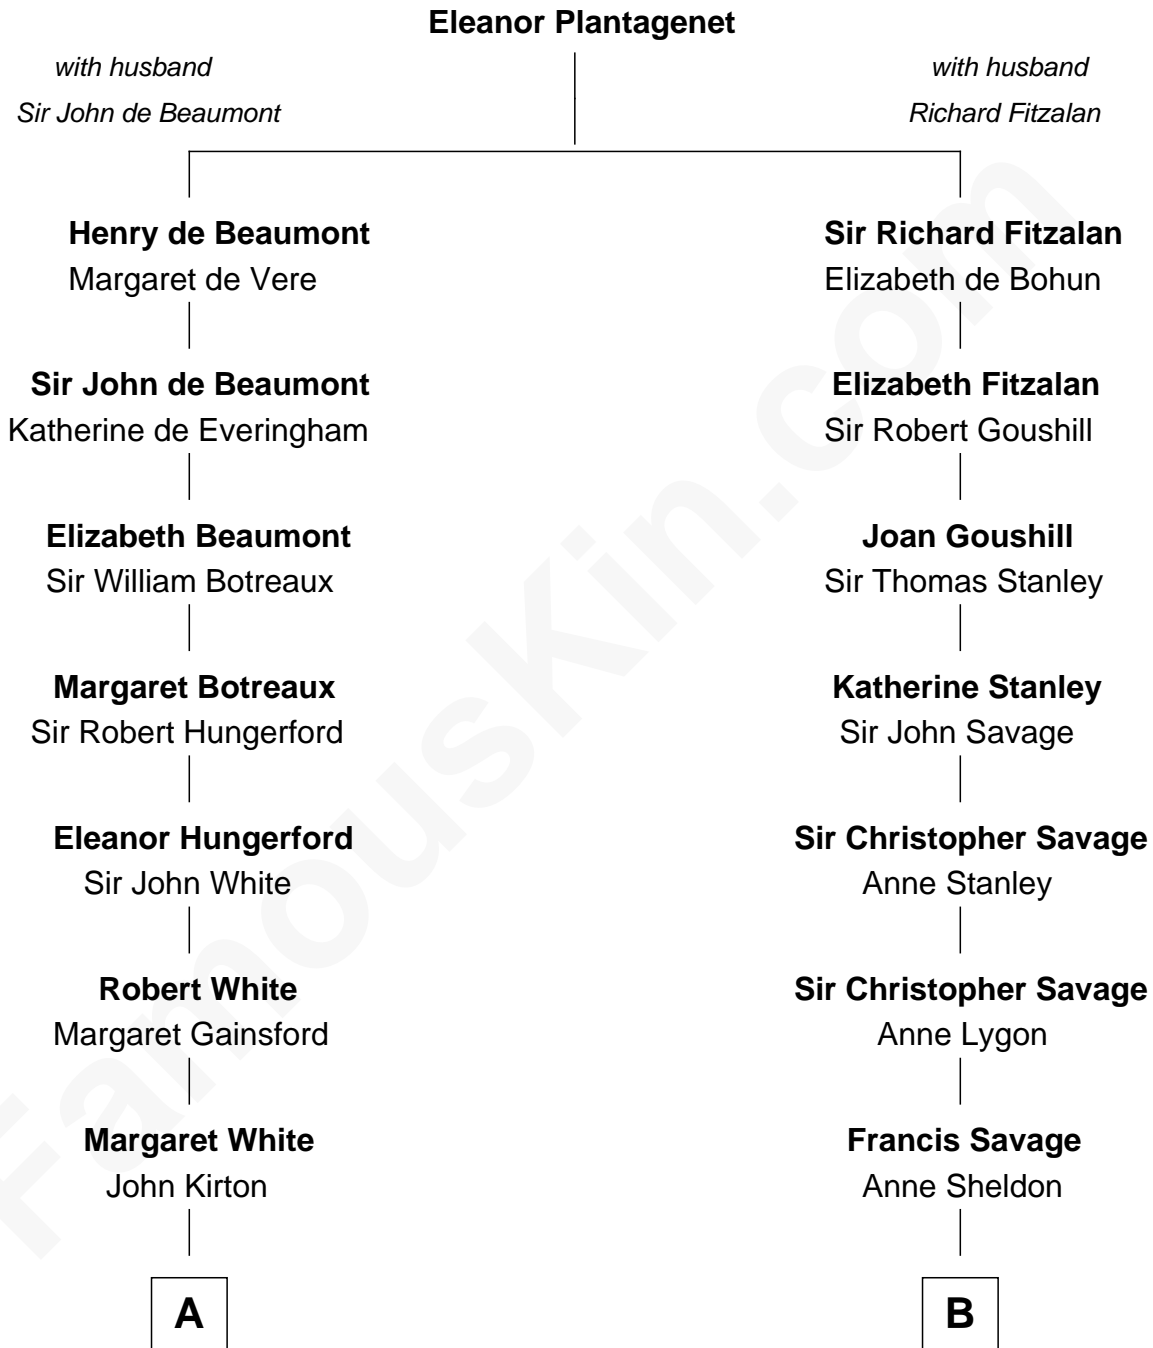

FamousKin.com
Relationship Chart of
Guillermo Billinghurst
31st President of Peru

17th cousin 1 time removed of
Randolph Scott
Movie Actor

C

Lucy Lionberger Crane

George Grant Scott

Randolph Scott

Movie Actor

FamousKin.com