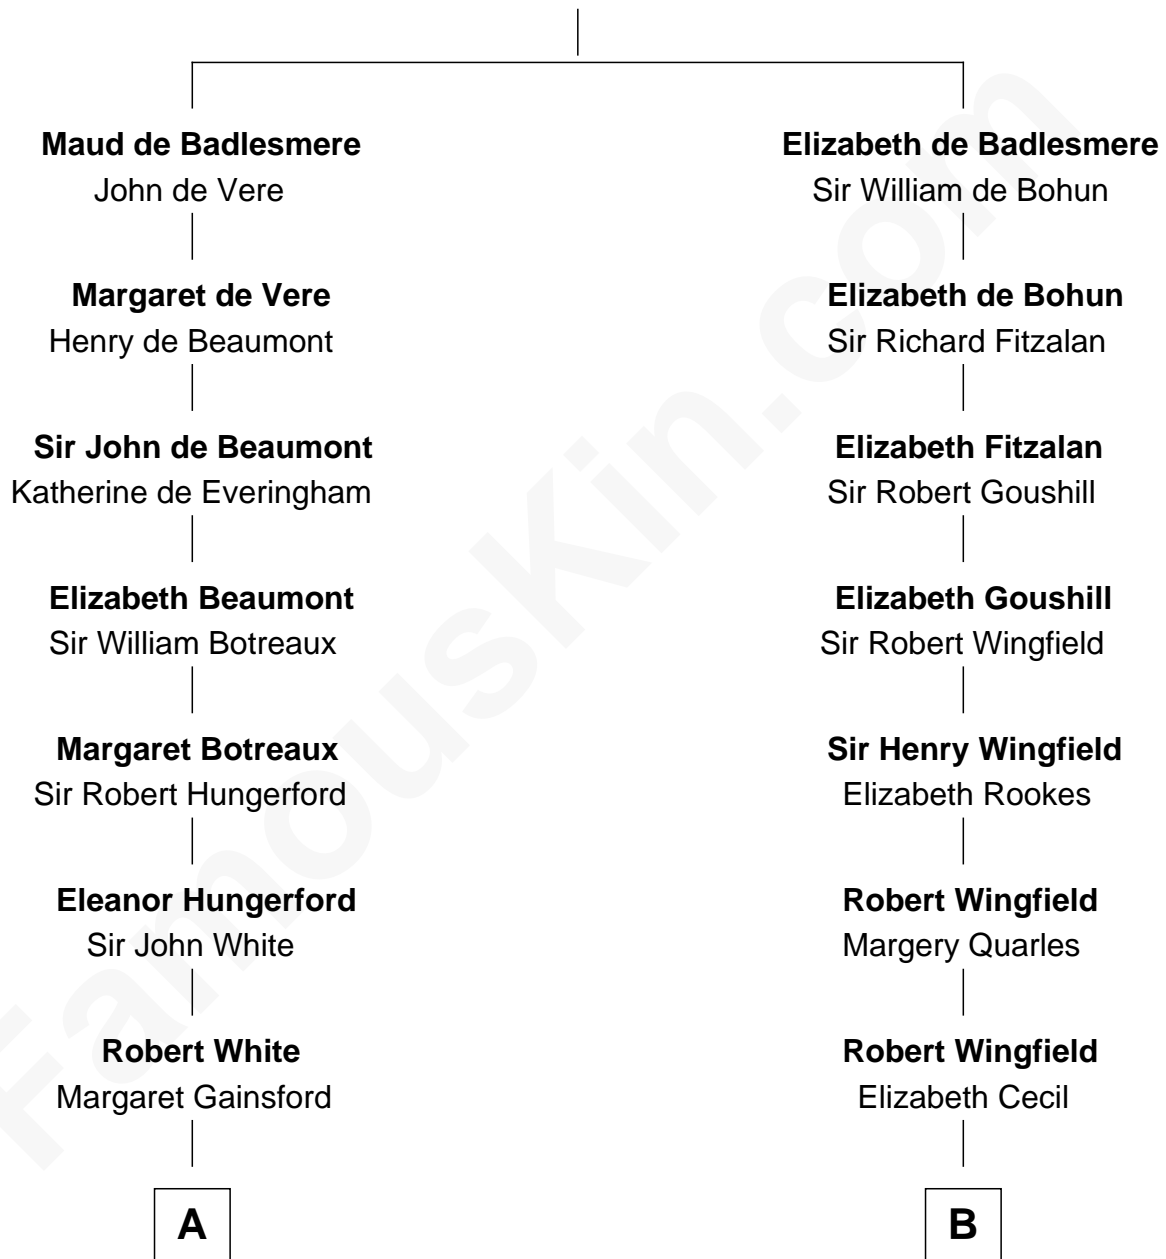

FamousKin.com Relationship Chart of

Guillermo Billinghurst

31st President of Peru

18th cousin of

Anderson Cooper

Television Journalist

Bartholomew de Badlesmere

Margaret de Clare

C

Guillermo Eugenio Billinghurst

Belisaria Angulo

Guillermo Billinghurst

31st President of Peru

D

Gloria Laura Morgan Vanderbilt

Wyatt Emory Cooper