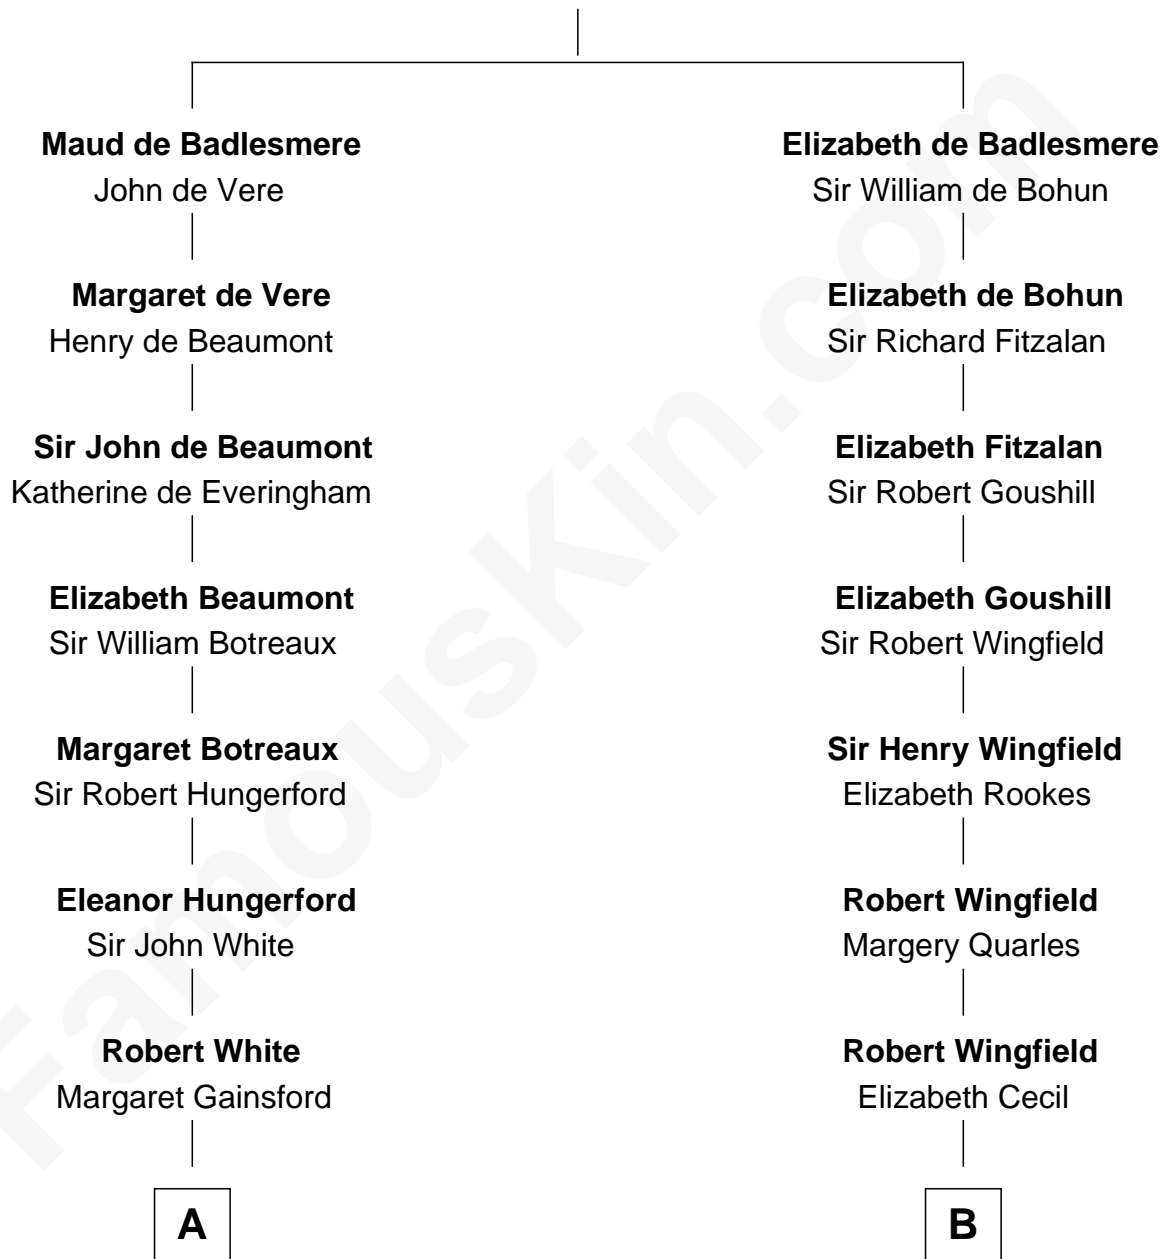

FamousKin.com Relationship Chart of

Guillermo Billinghurst

31st President of Peru

17th cousin 1 time removed of

Gloria Vanderbilt

Fashion Designer

Bartholomew de Badlesmere

Margaret de Clare

C

Guillermo Eugenio Billinghurst

Belisaria Angulo

Guillermo Billinghurst

31st President of Peru

FamousKin.com