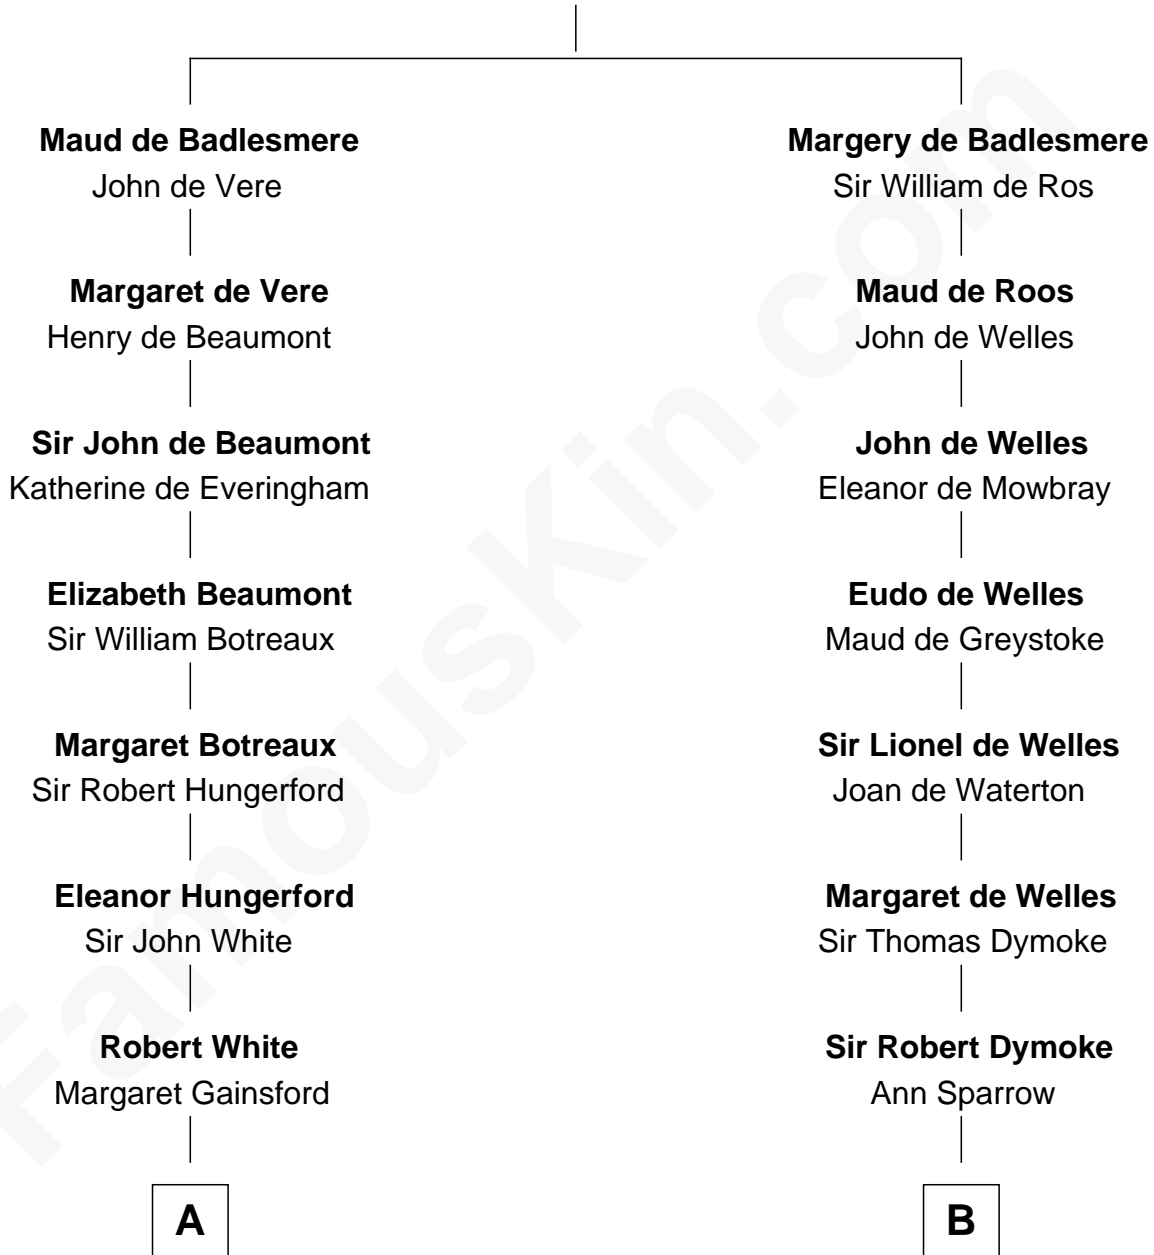

**FamousKin.com**  
**Relationship Chart of**  
**Guillermo Billinghurst**  
*31st President of Peru*

**14th cousin 4 times removed of**  
**George Washington**  
*1st U.S. President*

**Bartholomew de Badlesmere**  
 Margaret de Clare

C

Guillermo Eugenio Billinghurst

Belisaria Angulo

Guillermo Billinghurst

*31st President of Peru*

FamousKin.com