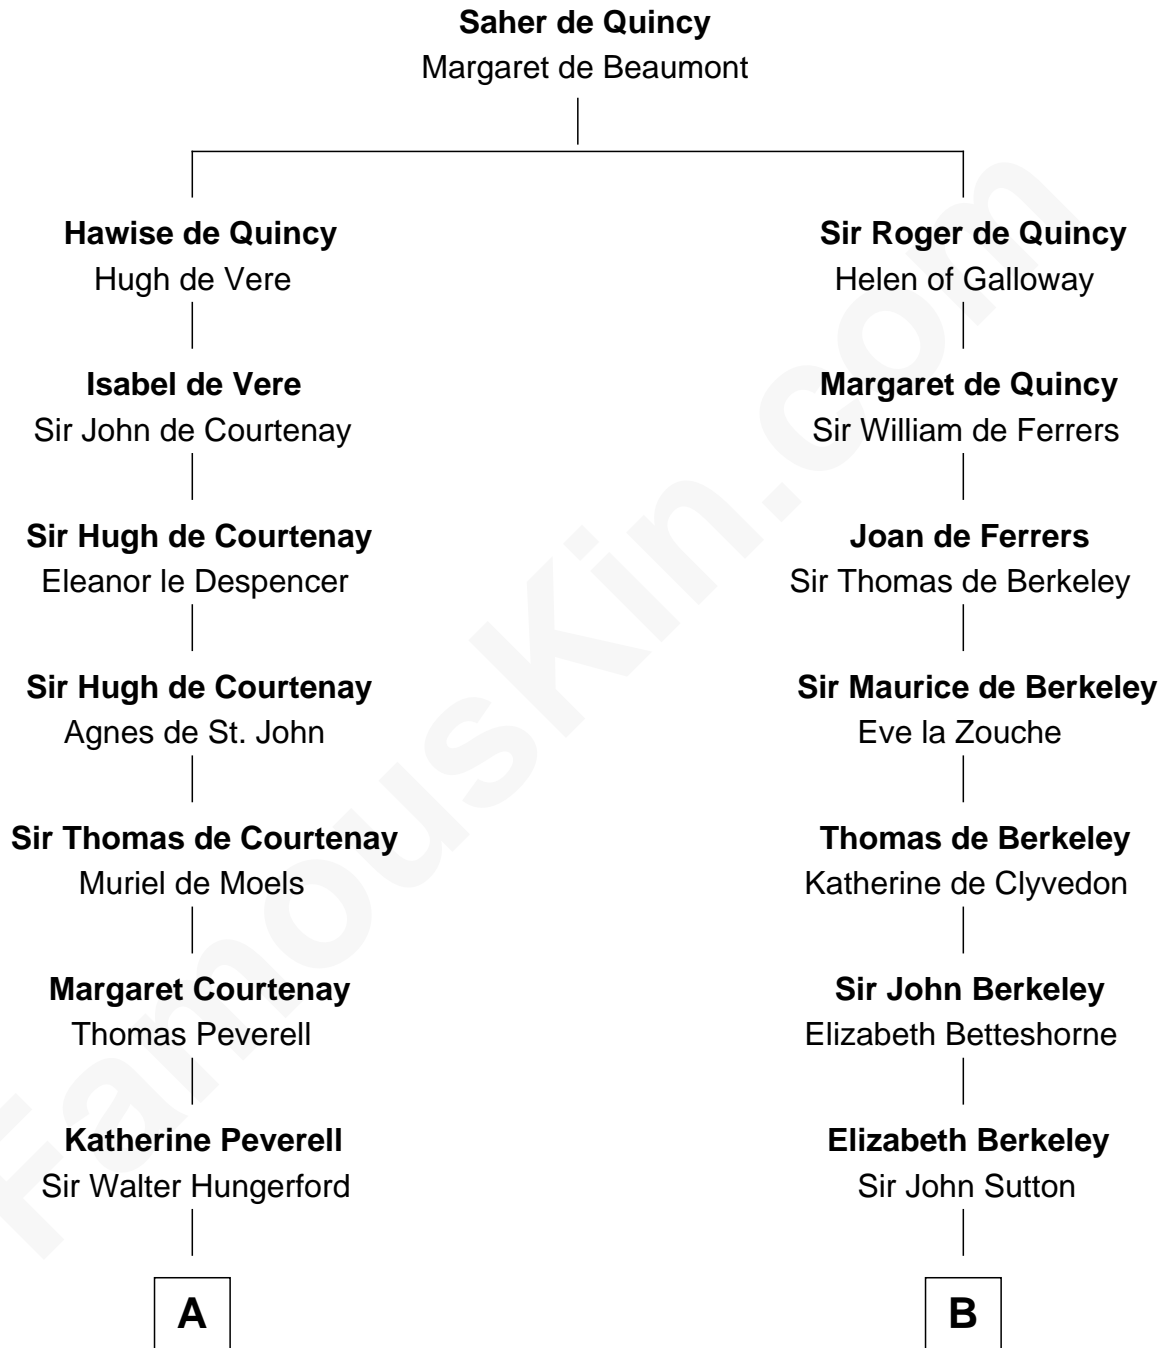

**FamousKin.com**  
**Relationship Chart of**  
**Guillermo Billinghurst**  
*31st President of Peru*

**16th cousin 5 times removed of**  
**George Washington**  
*1st U.S. President*

**C**

**Lettice Woodroffe**

William Billinghurst

**Rev. William Billinghurst**

Catharine Bellas

**Robert Billinghurst**

Maria Francisca Agrelo

**Guillermo Eugenio Billinghurst**

Belisaria Angulo

**Guillermo Billinghurst**

*31st President of Peru*