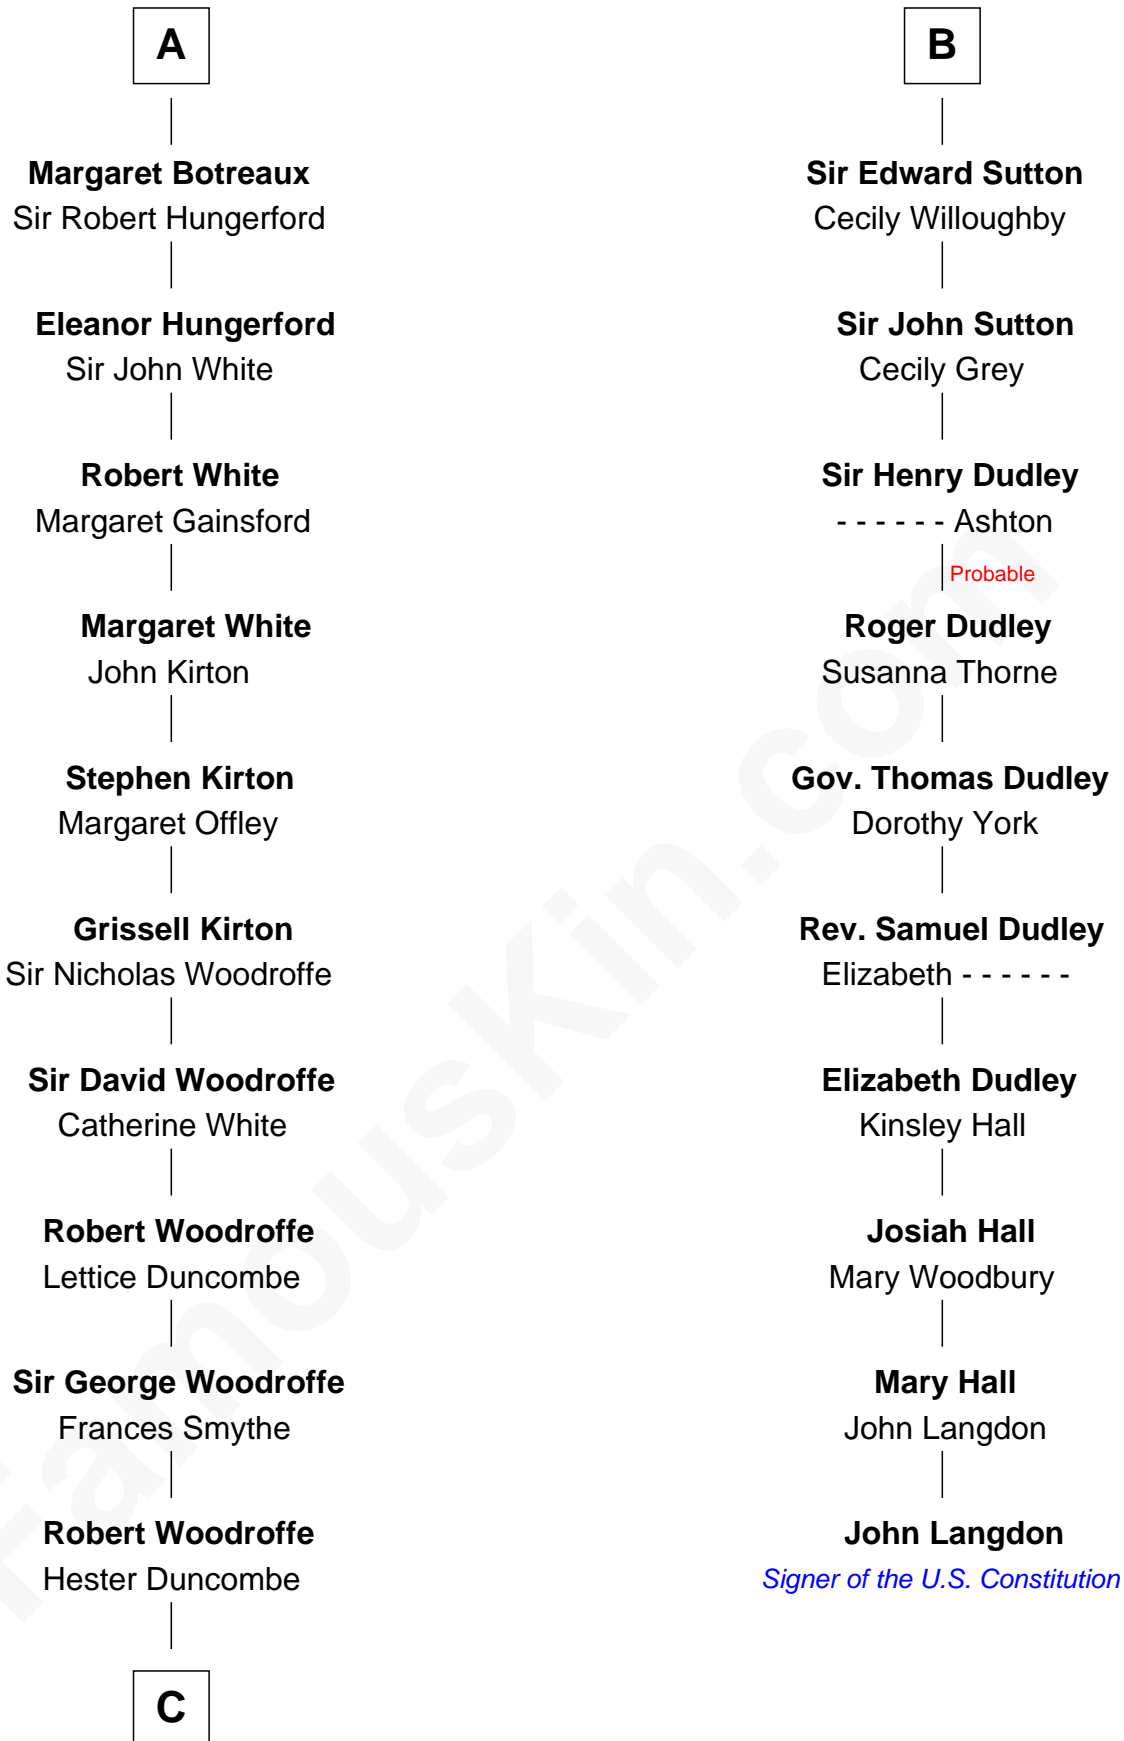

FamousKin.com
Relationship Chart of
Guillermo Billinghurst
31st President of Peru

16th cousin 5 times removed of
John Langdon
Signer of the U.S. Constitution

C

Lettice Woodroffe

William Billinghurst

Rev. William Billinghurst

Catharine Bellas

Robert Billinghurst

Maria Francisca Agrelo

Guillermo Eugenio Billinghurst

Belisaria Angulo

Guillermo Billinghurst

31st President of Peru