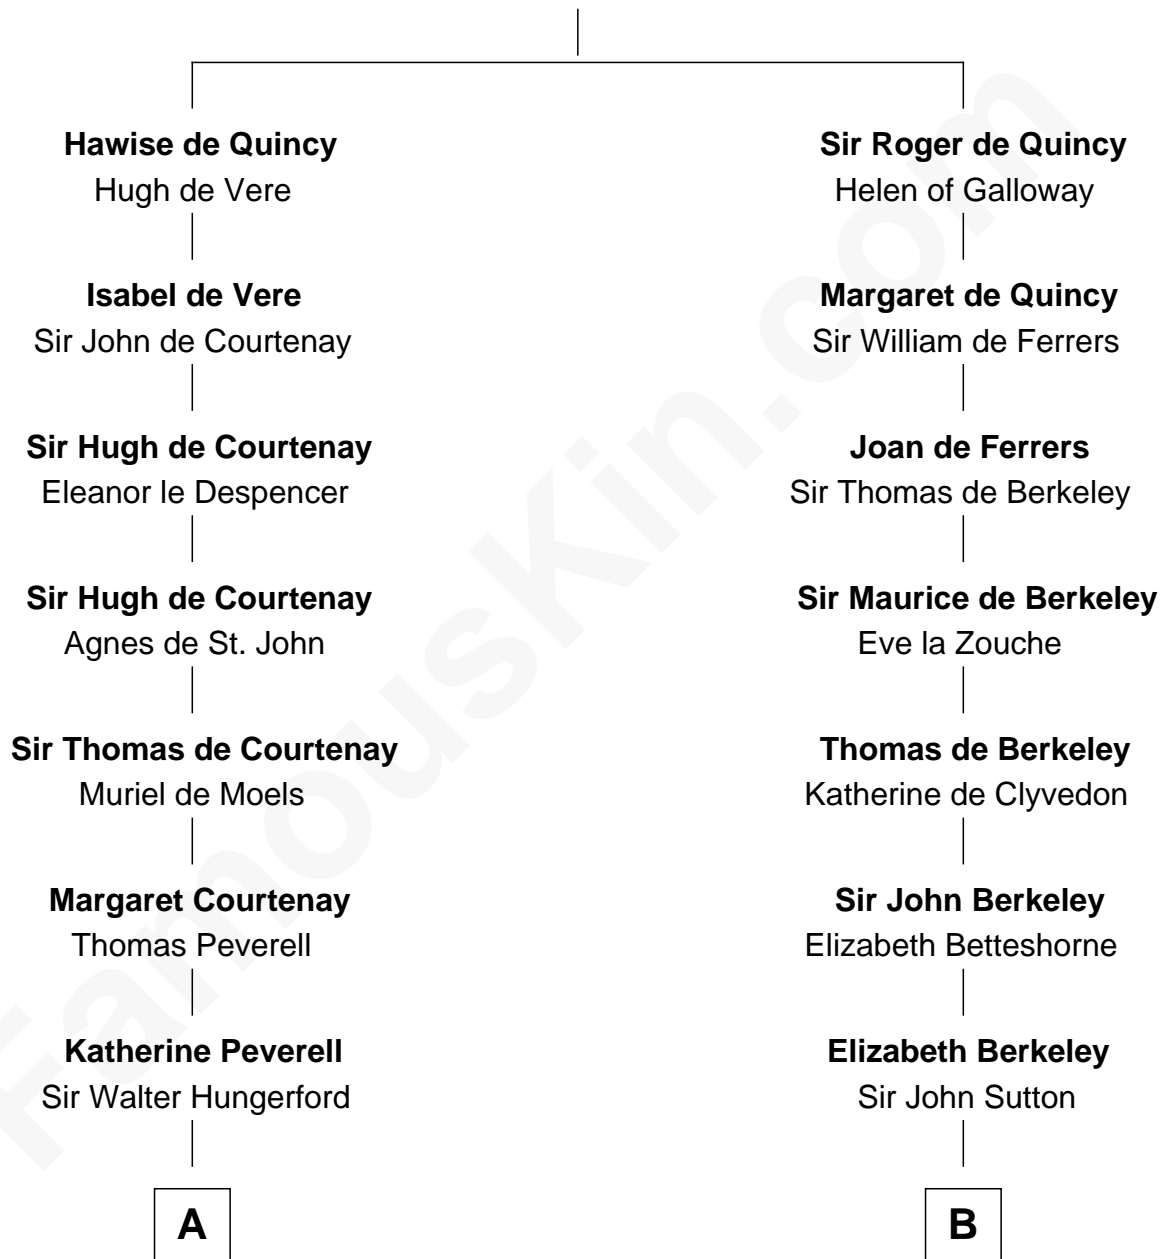

FamousKin.com Relationship Chart of

Guillermo Billinghurst

31st President of Peru

21st cousin of

Louis Auchincloss

Author

Saher de Quincy
Margaret de Beaumont

C

Lettice Woodroffe

William Billinghurst

Rev. William Billinghurst

Catharine Bellas

Robert Billinghurst

Maria Francisca Agrelo

Guillermo Eugenio Billinghurst

Belisaria Angulo

Guillermo Billinghurst

31st President of Peru

D

Gurdon Buck

Susannah Mainwaring

Elizabeth Buck

John Auchincloss

John Winthrop Auchincloss