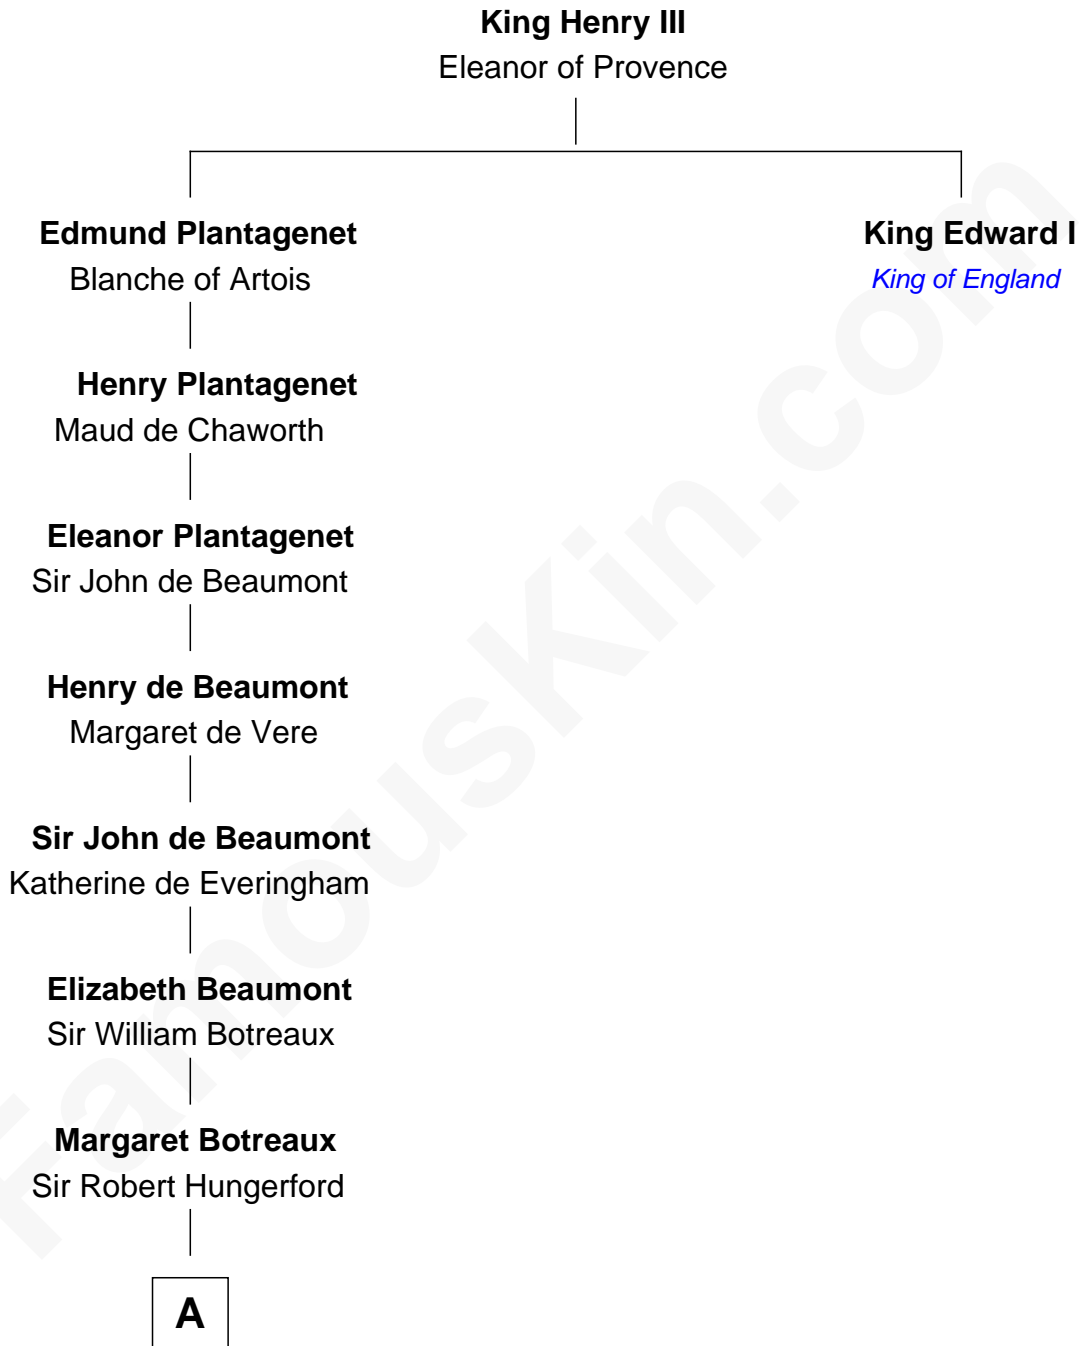

# FamousKin.com Relationship Chart of

**Guillermo Billinghurst**

*31st President of Peru*

18th great-grandnephew of

**King Edward I**

*King of England*

**B**

Rev. William Billinghurst

Catharine Bellas

Robert Billinghurst

Maria Francisca Agrelo

Guillermo Eugenio Billinghurst

Belisaria Angulo

Guillermo Billinghurst

*31st President of Peru*

FamousKin.com