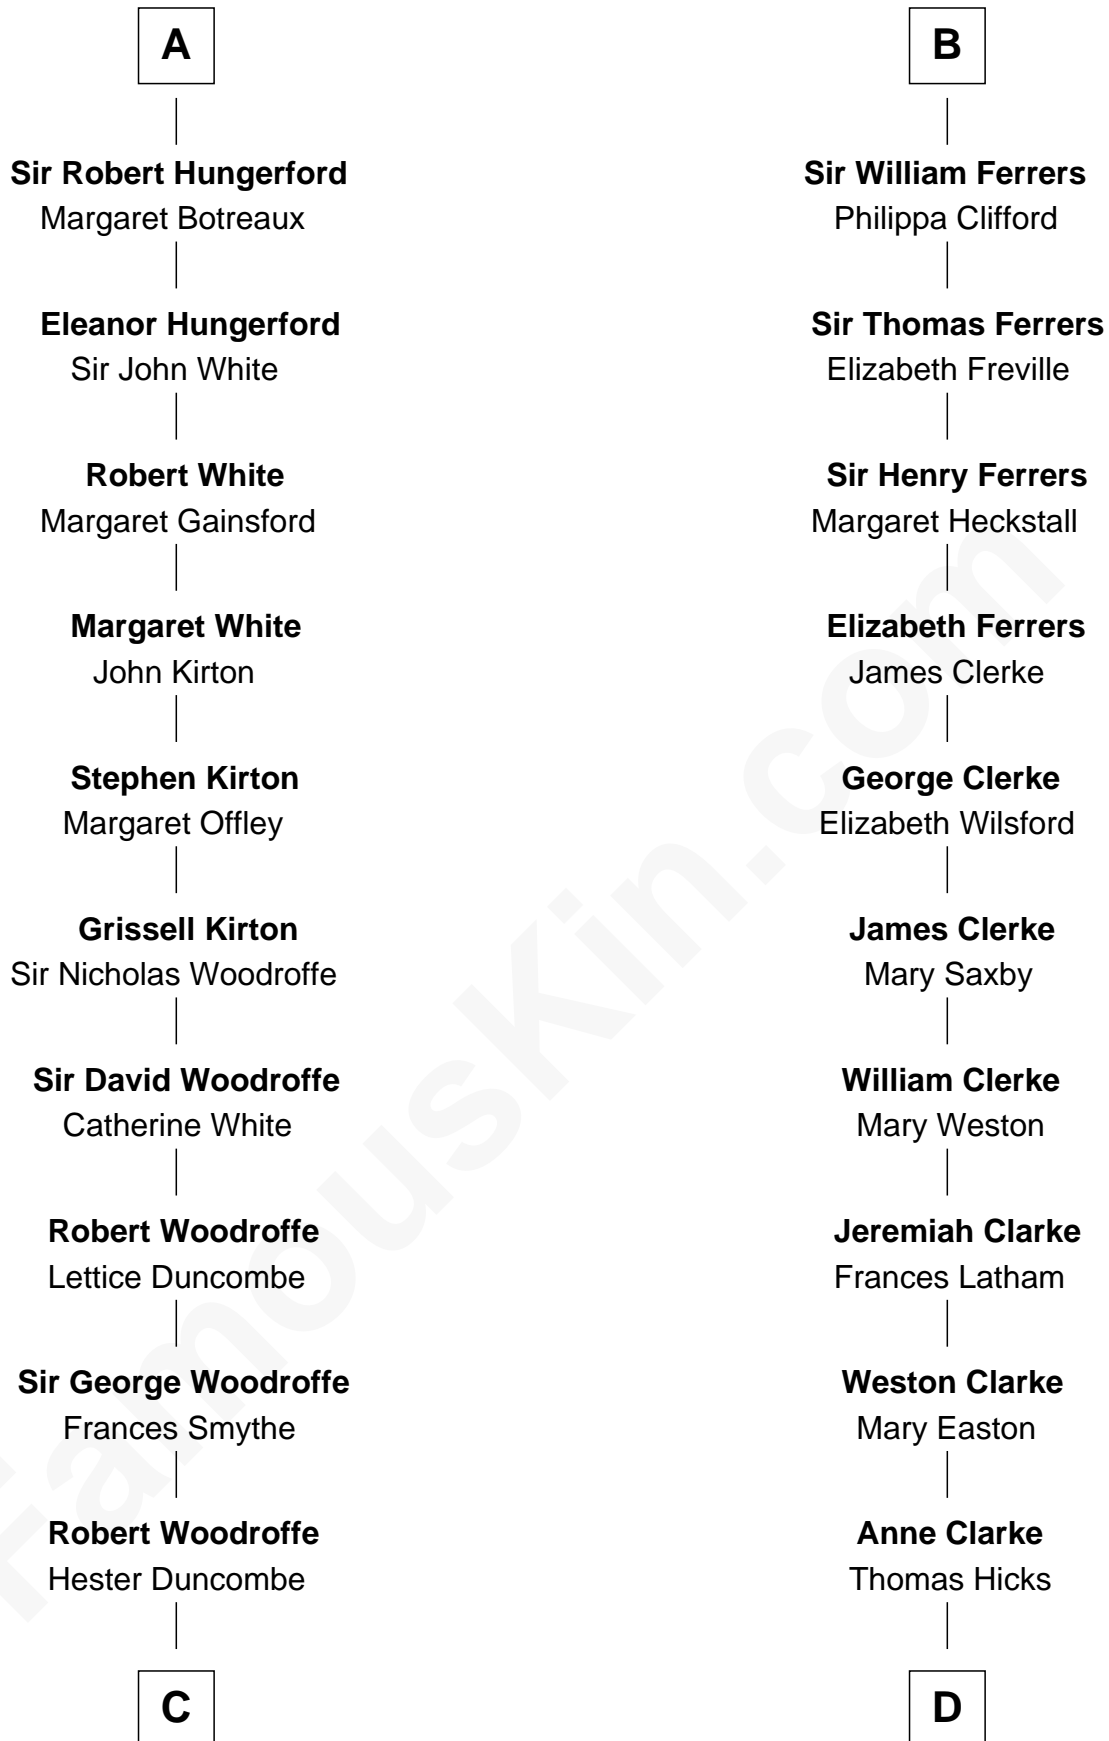

## Relationship Chart of

### Guillermo Billinghurst

31st President of Peru

21st cousin of

### Hetty Green

"The Witch of Wall Street"

**Saher de Quincy**  
Margaret de Beaumont

**C**

**Lettice Woodroffe**

William Billinghurst

**Rev. William Billinghurst**

Catharine Bellas