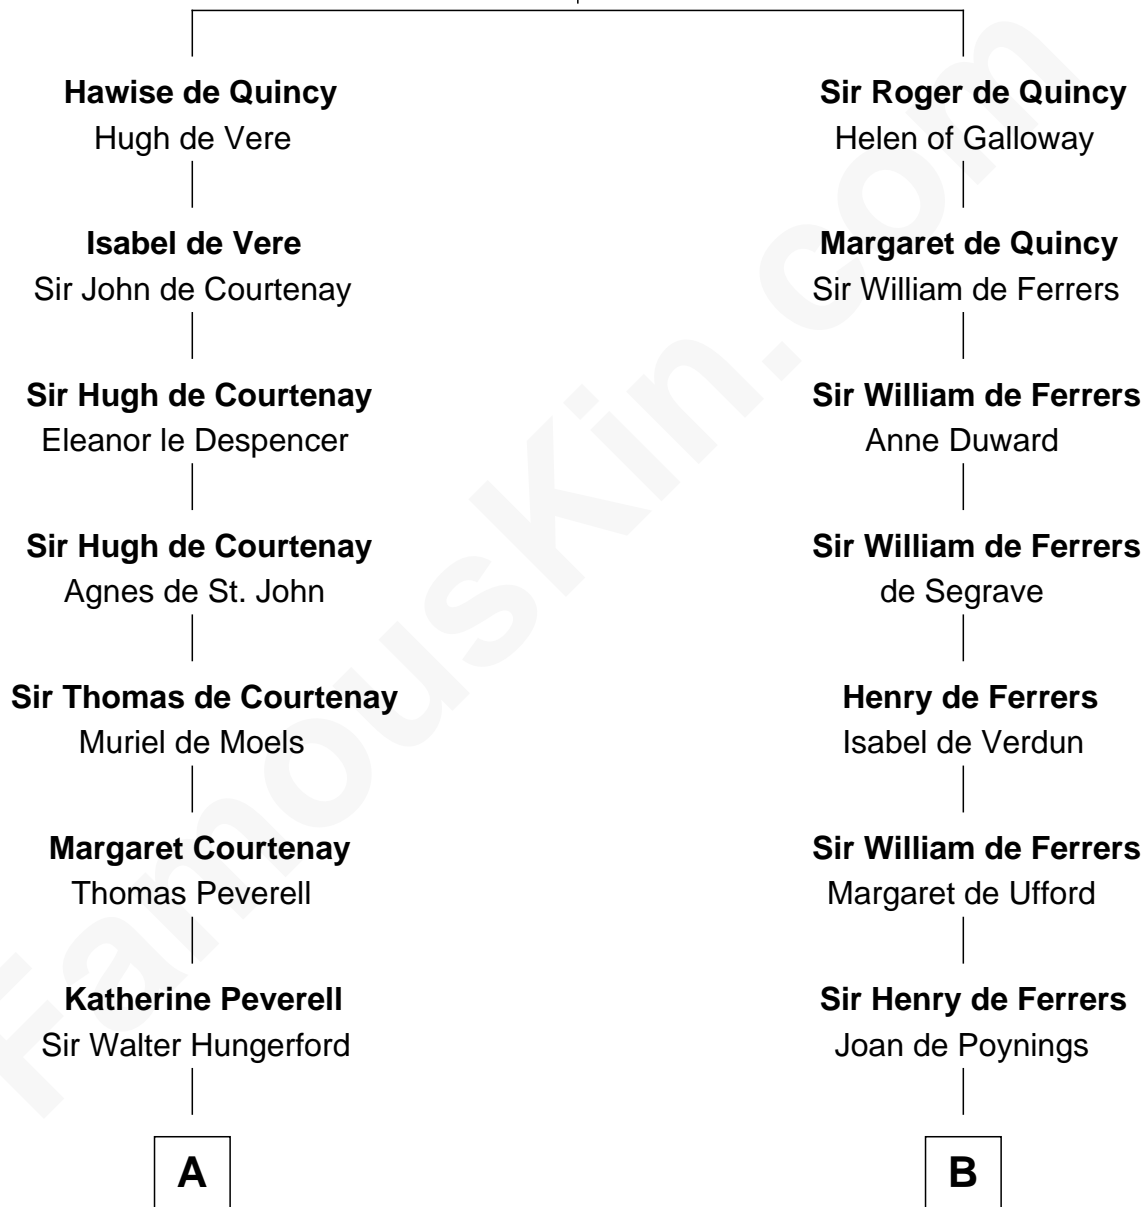

## Relationship Chart of

### Guillermo Billinghurst

31st President of Peru

21st cousin of

### Hetty Green

"The Witch of Wall Street"

**Saher de Quincy**  
Margaret de Beaumont

**C**

**Lettice Woodroffe**

William Billinghurst

**Rev. William Billinghurst**

Catharine Bellas

**Robert Billinghurst**

Maria Francisca Agrelo

**Guillermo Eugenio Billinghurst**

Belisaria Angulo

**Guillermo Billinghurst**

*31st President of Peru*

**D**

**Thomas Hicks**