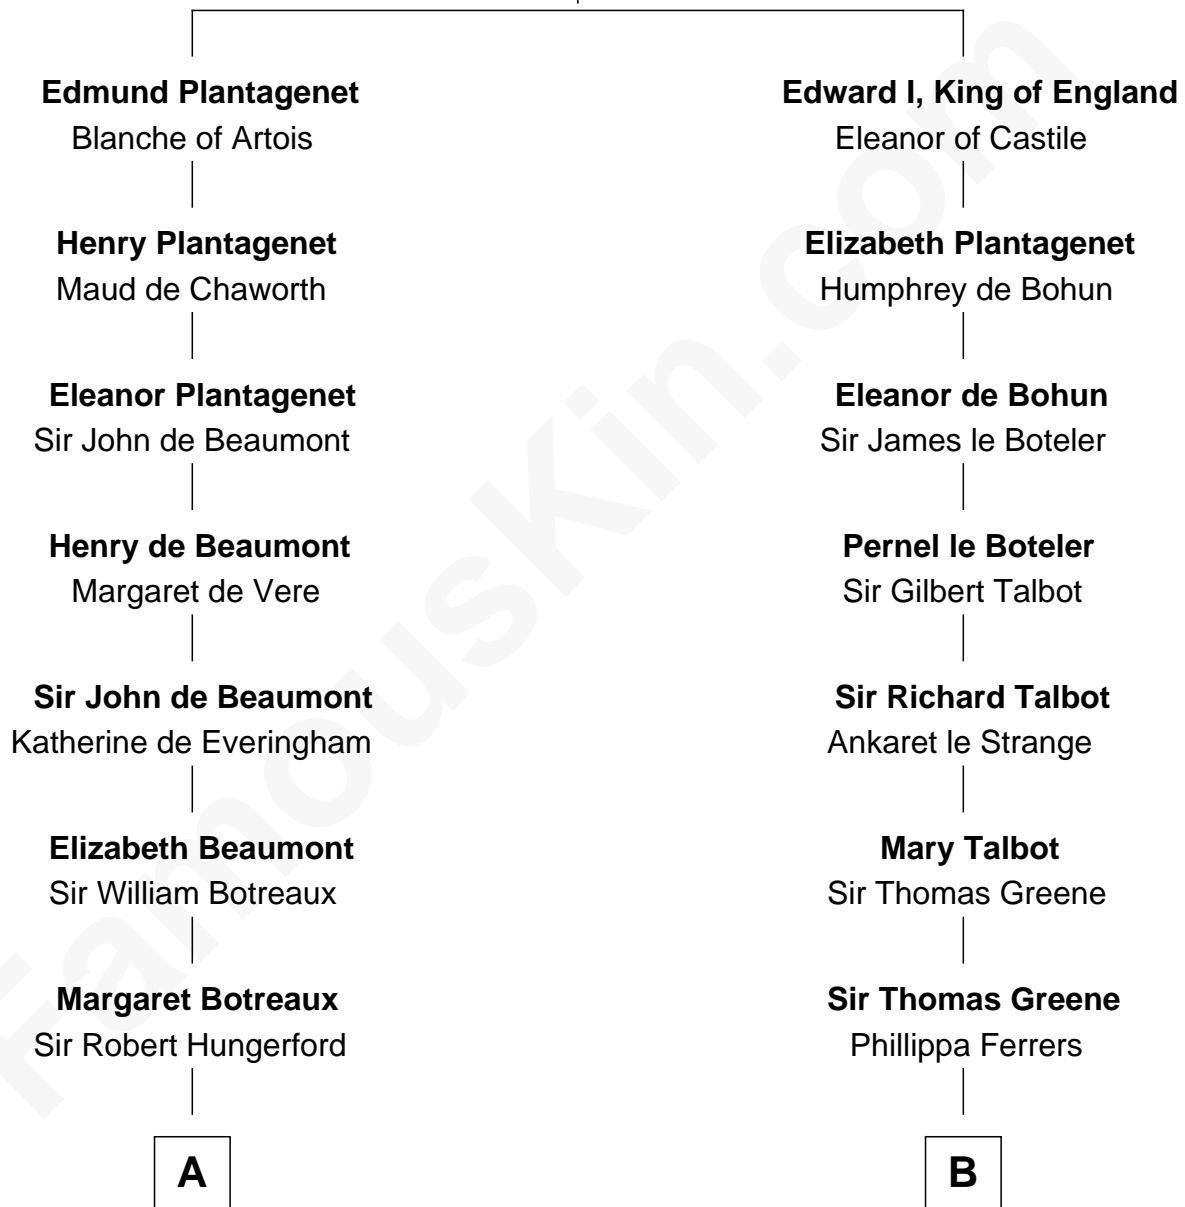

FamousKin.com Relationship Chart of

Guillermo Billinghurst

31st President of Peru

20th cousin 1 time removed of

Shanghai Pierce

Texas Cattleman

King Henry III
Eleanor of Provence

C

Rev. William Billinghurst

Catharine Bellas

Robert Billinghurst

Maria Francisca Agrelo

Guillermo Eugenio Billinghurst

Belisaria Angulo

Guillermo Billinghurst

31st President of Peru

Hanna Phillips Head

Shanghai Pierce

Texas Cattleman

FamousKin.com