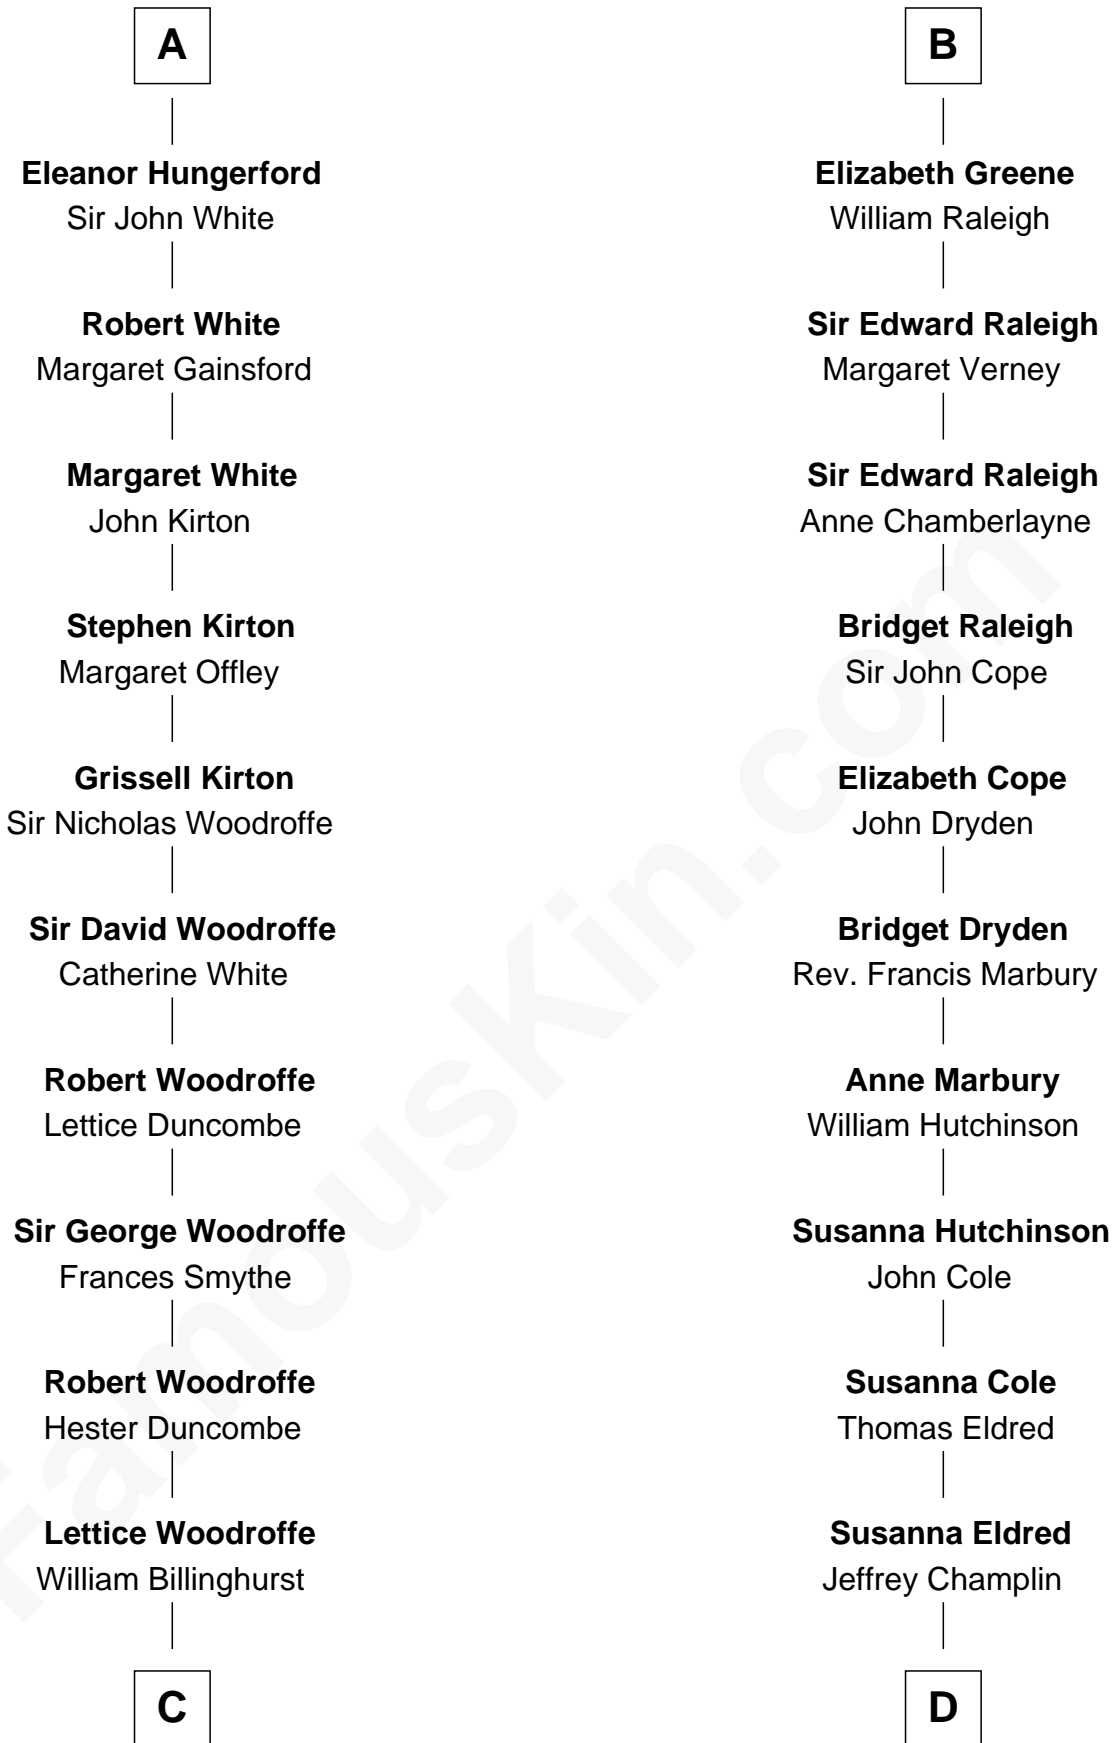

FamousKin.com Relationship Chart of

Guillermo Billinghurst

31st President of Peru

20th cousin 1 time removed of

Shanghai Pierce

Texas Cattleman

King Henry III
Eleanor of Provence

C

Rev. William Billinghurst

Catharine Bellas

Robert Billinghurst

Maria Francisca Agrelo

Guillermo Eugenio Billinghurst

Belisaria Angulo

Guillermo Billinghurst

31st President of Peru

Hanna Phillips Head

Shanghai Pierce

Texas Cattleman

FamousKin.com