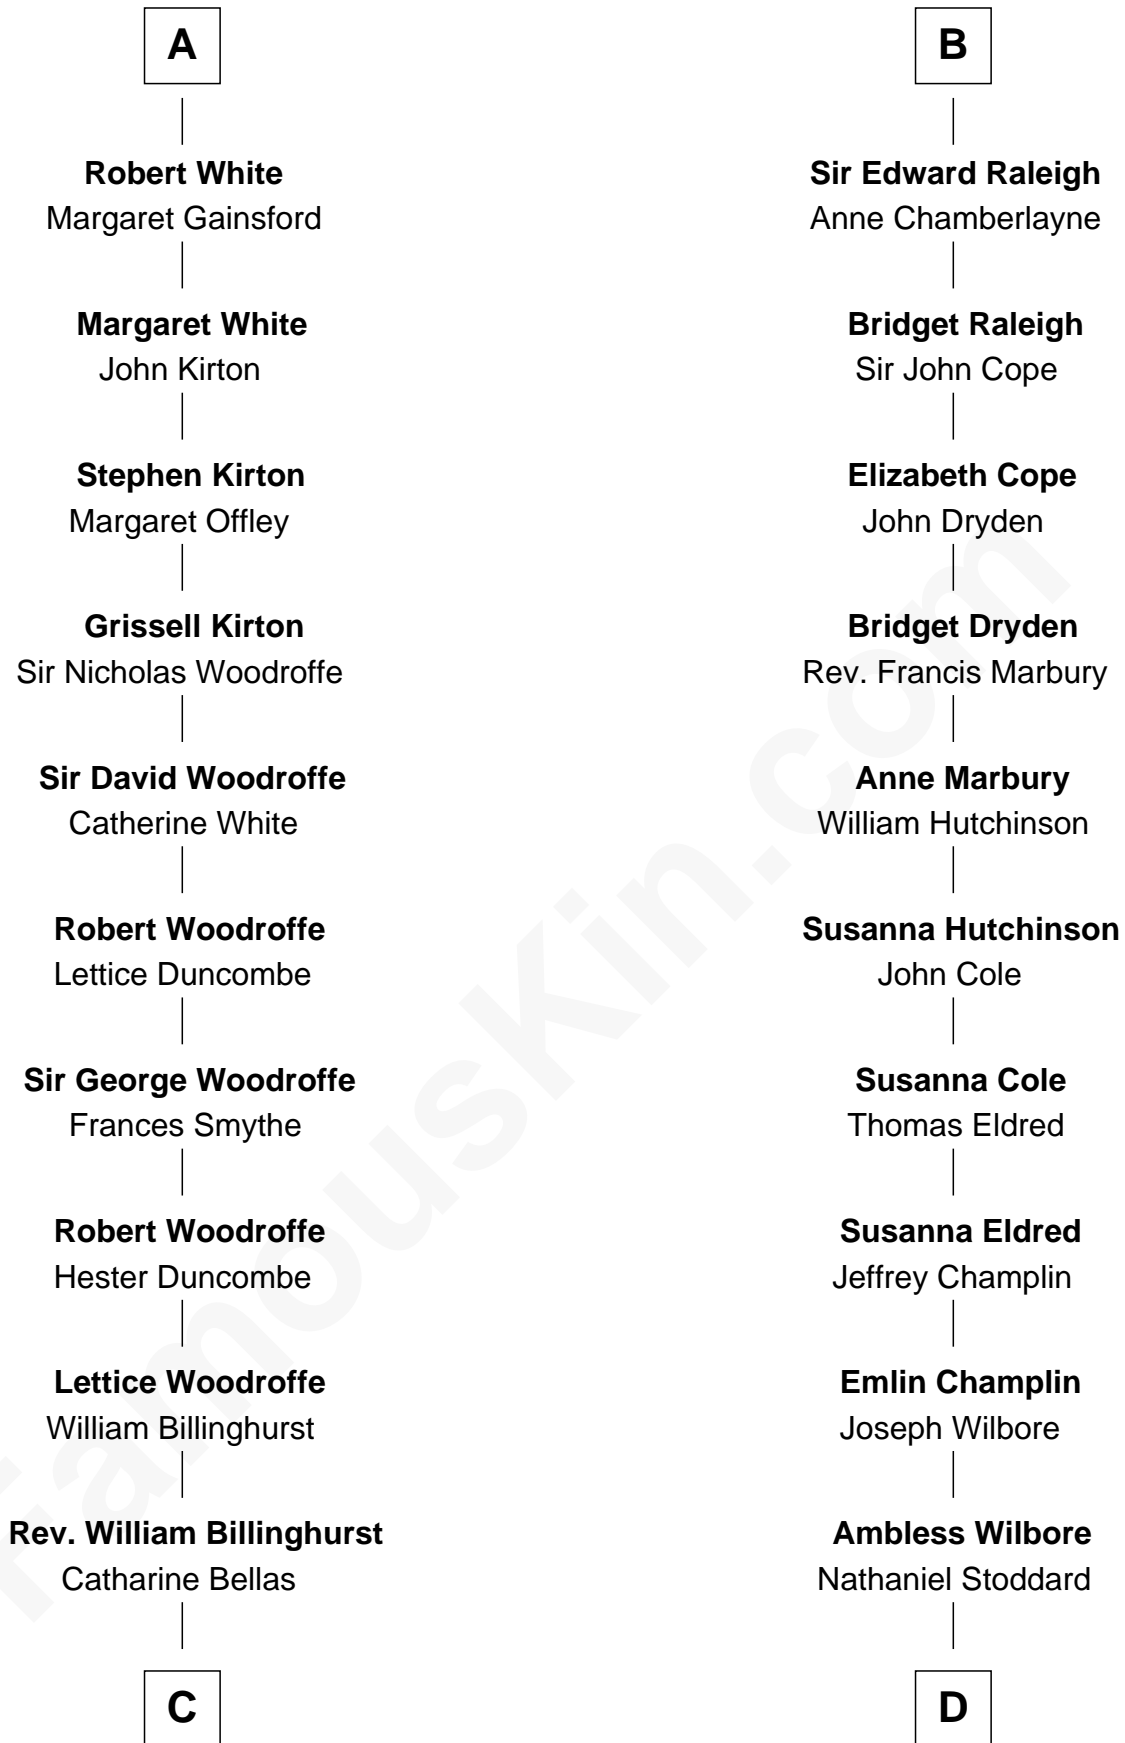

FamousKin.com Relationship Chart of

Guillermo Billinghurst

31st President of Peru

19th cousin of

Shanghai Pierce

Texas Cattleman

C

Robert Billinghurst
Maria Francisca Agrelo

Guillermo Eugenio Billinghurst
Belisaria Angulo

Guillermo Billinghurst
31st President of Peru

D

Susanna Stoddard
Isaac Pearce

Jonathan D. Pearce
Hanna Phillips Head

Shanghai Pierce
Texas Cattleman

FamousKin.com