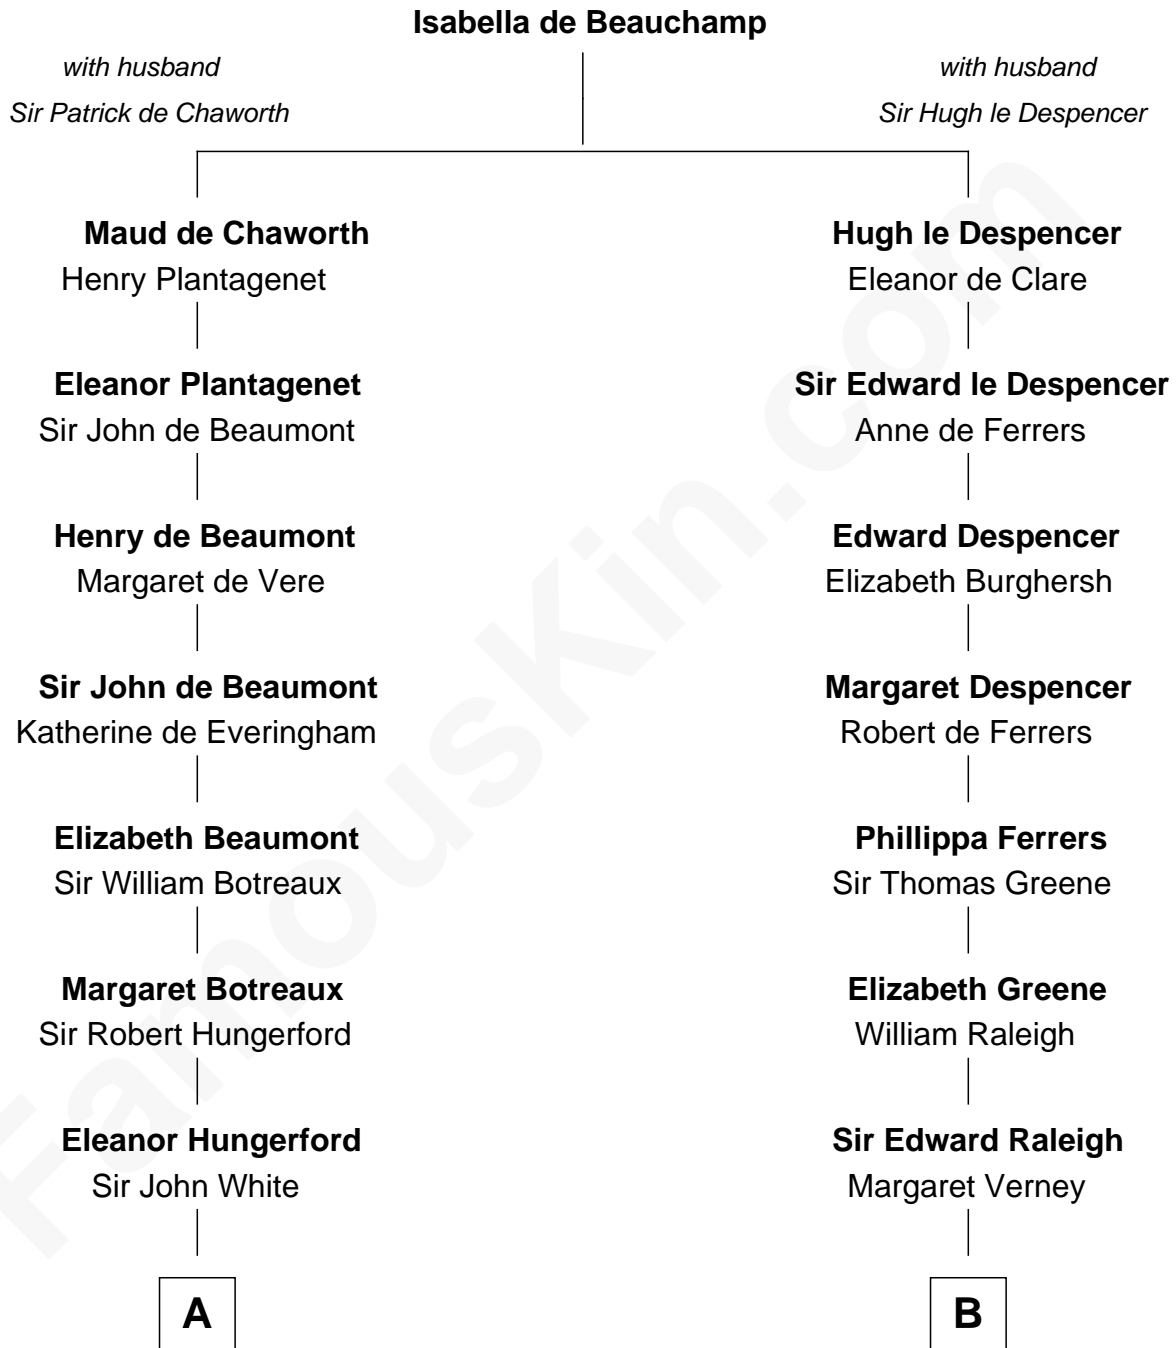

FamousKin.com Relationship Chart of

Guillermo Billinghurst

31st President of Peru

19th cousin of

Shanghai Pierce

Texas Cattleman

C

Robert Billinghurst
Maria Francisca Agrelo

Guillermo Eugenio Billinghurst
Belisaria Angulo

Guillermo Billinghurst
31st President of Peru

D

Susanna Stoddard
Isaac Pearce

Jonathan D. Pearce
Hanna Phillips Head

Shanghai Pierce
Texas Cattleman

FamousKin.com