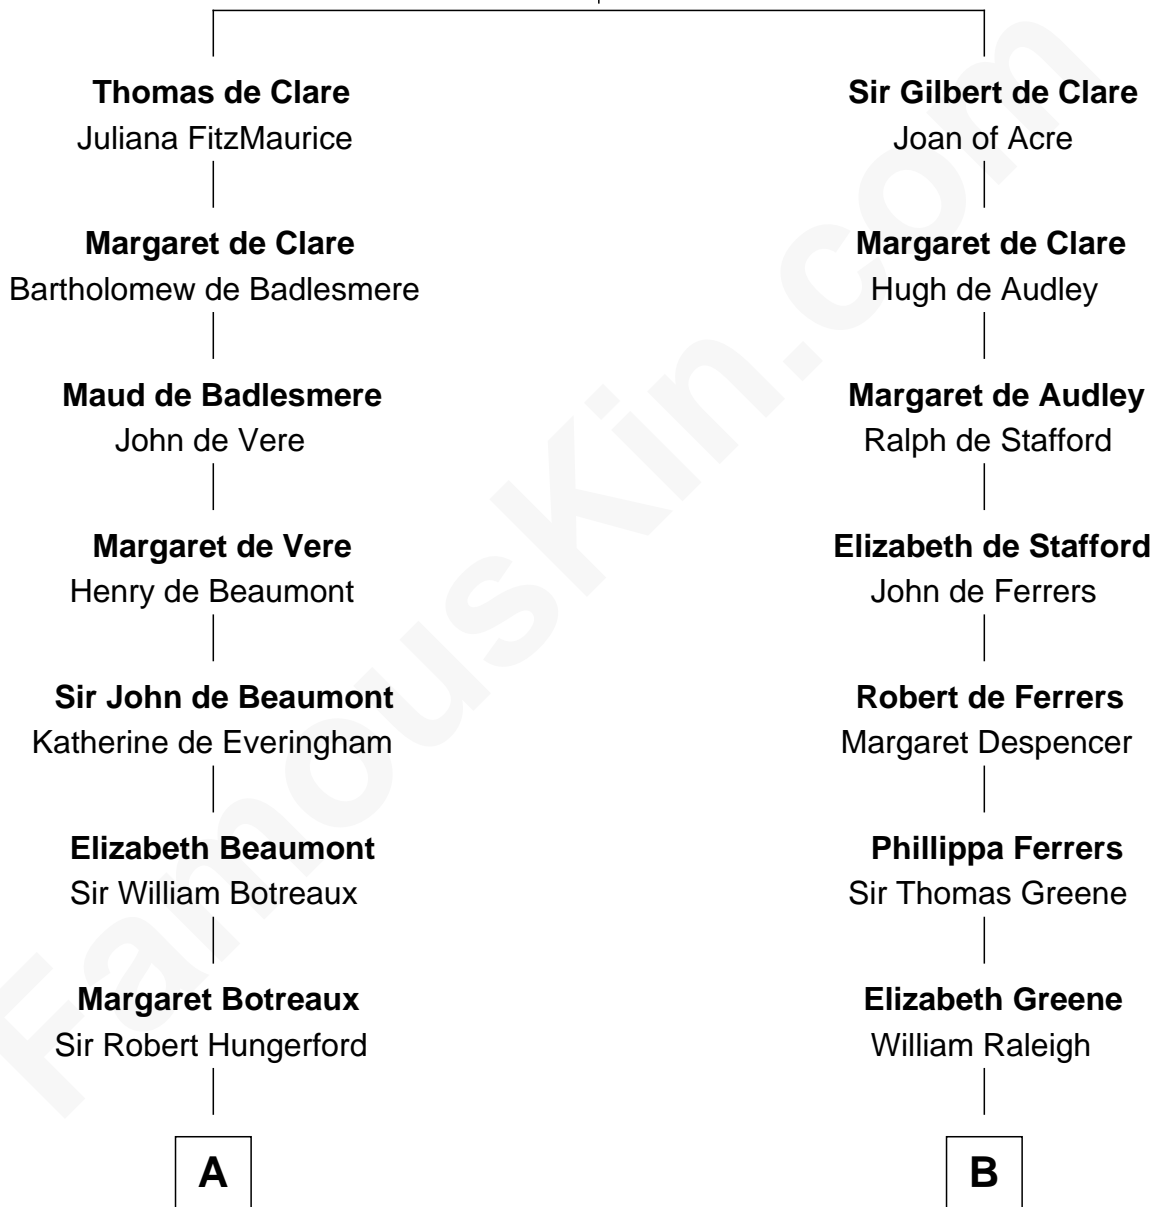

FamousKin.com Relationship Chart of

Guillermo Billinghurst

31st President of Peru

20th cousin of

Shanghai Pierce

Texas Cattleman

Sir Richard de Clare

Maud de Lacy

Shanghai Pierce

Texas Cattleman

FamousKin.com