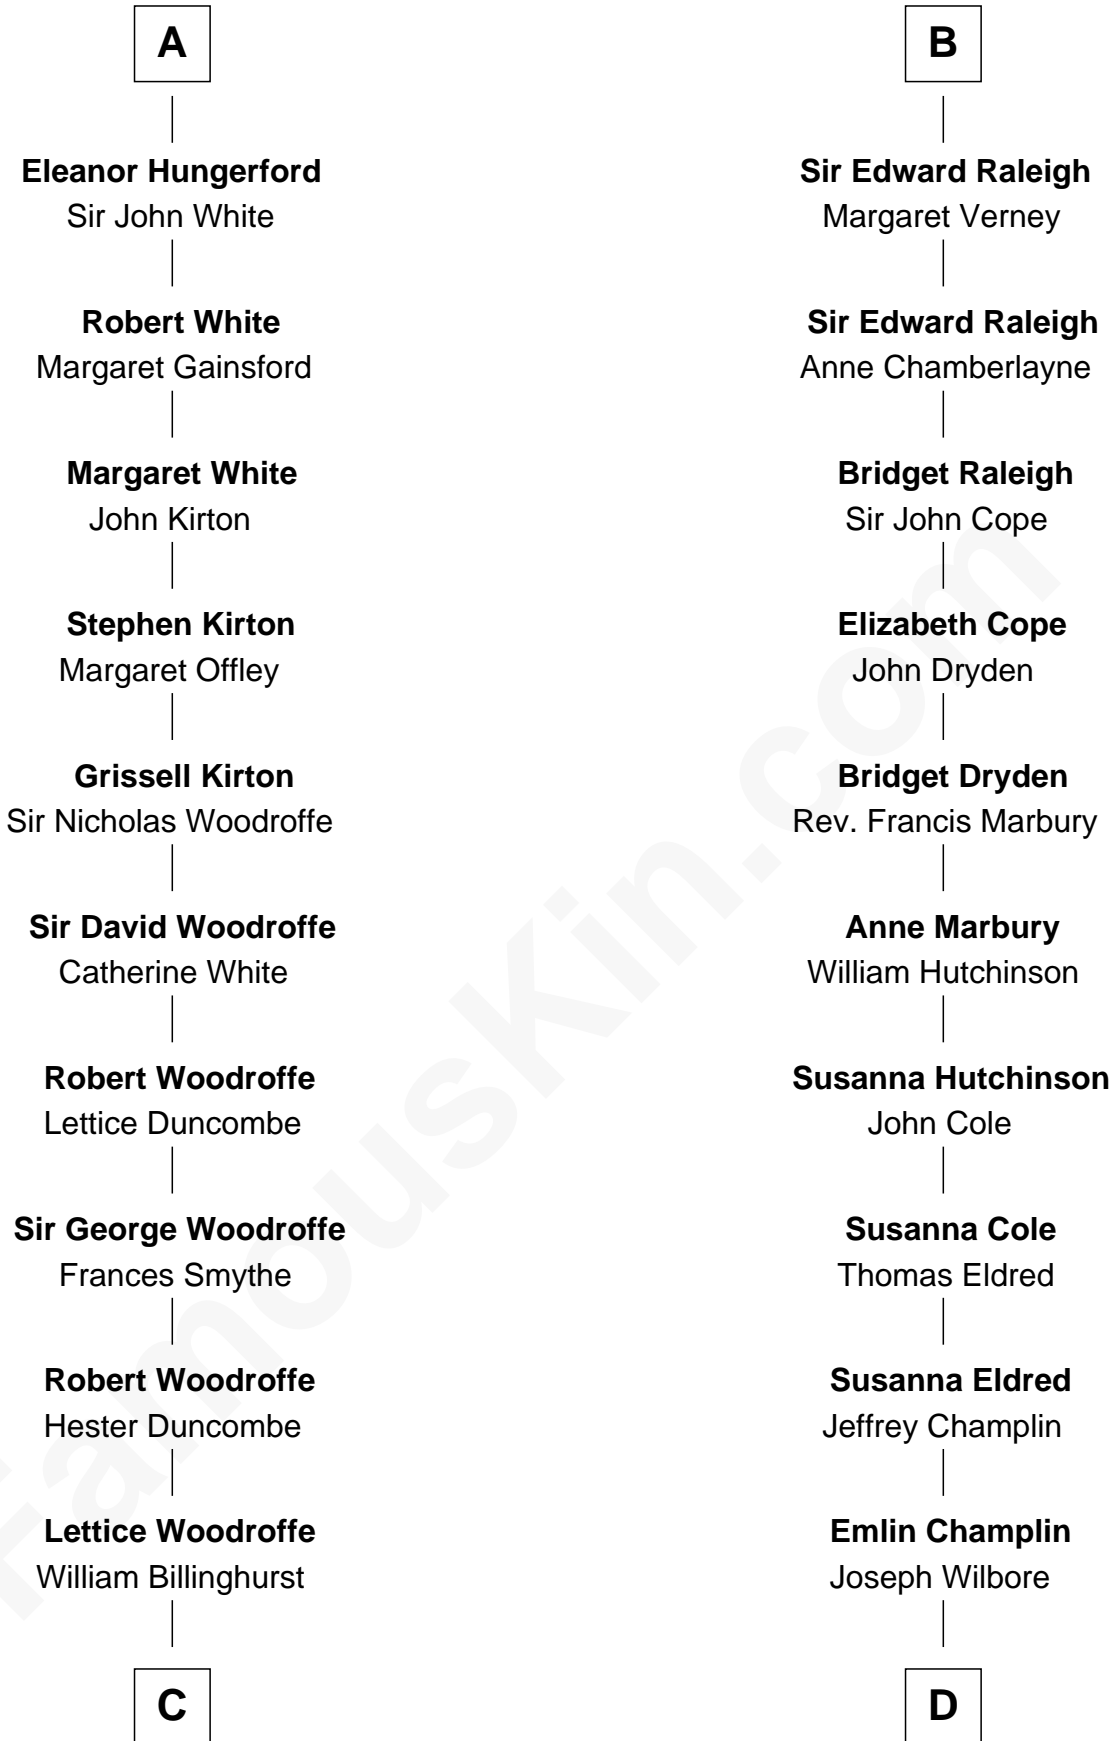

FamousKin.com Relationship Chart of

Guillermo Billinghurst

31st President of Peru

20th cousin of

Shanghai Pierce

Texas Cattleman

Sir Richard de Clare

Maud de Lacy

Shanghai Pierce

Texas Cattleman

FamousKin.com