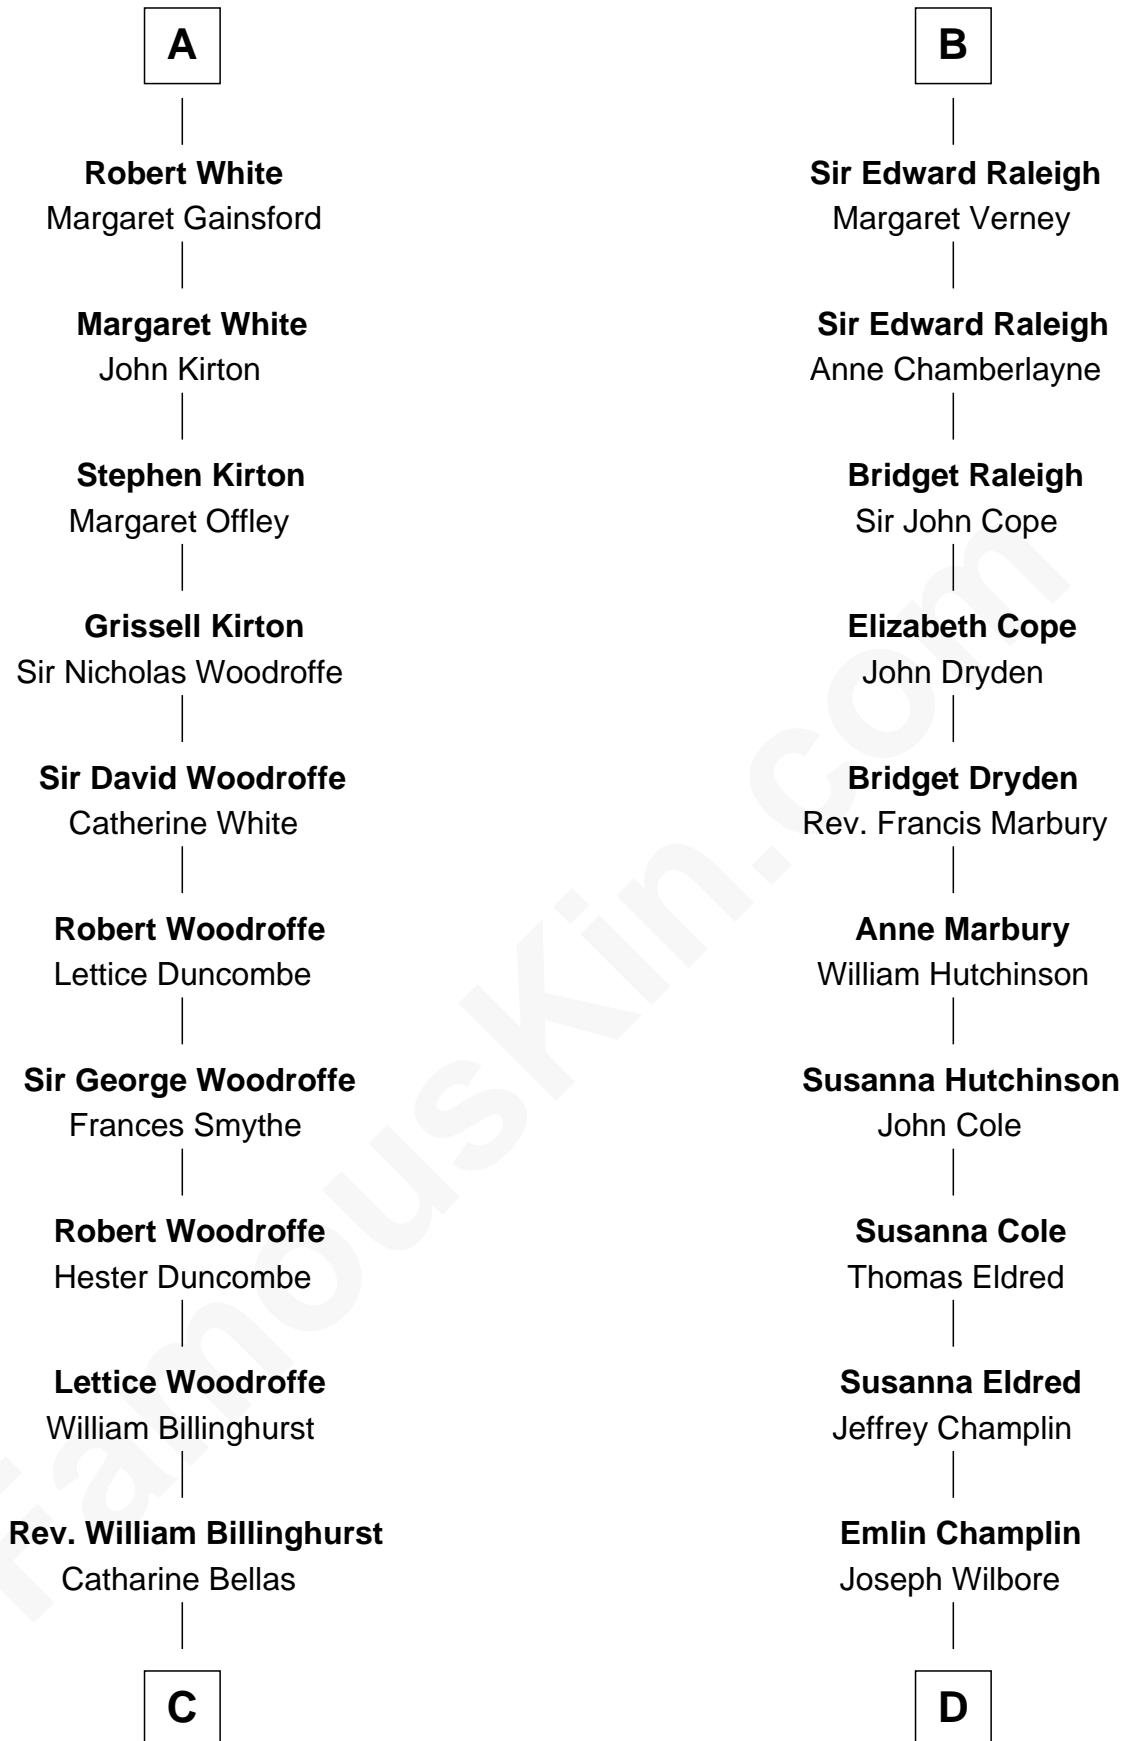

FamousKin.com Relationship Chart of

Guillermo Billinghurst

31st President of Peru

19th cousin 1 time removed of

Shanghai Pierce

Texas Cattleman

Sir Hugh le Despencer

Aveline Basset

Katherine Peverell

Sir Walter Hungerford

Sir Robert Hungerford

Margaret Botreaux

Eleanor Hungerford

Sir John White

A

Sir Hugh le Despencer

Robert de Ferrers

Phillippa Ferrers

Sir Thomas Greene

Elizabeth Greene

William Raleigh

B

C

Robert Billinghurst
Maria Francisca Agrelo

Guillermo Eugenio Billinghurst
Belisaria Angulo

Guillermo Billinghurst
31st President of Peru

D

Ambless Wilbore
Nathaniel Stoddard

Susanna Stoddard
Isaac Pearce

Jonathan D. Pearce
Hanna Phillips Head

Shanghai Pierce
Texas Cattleman