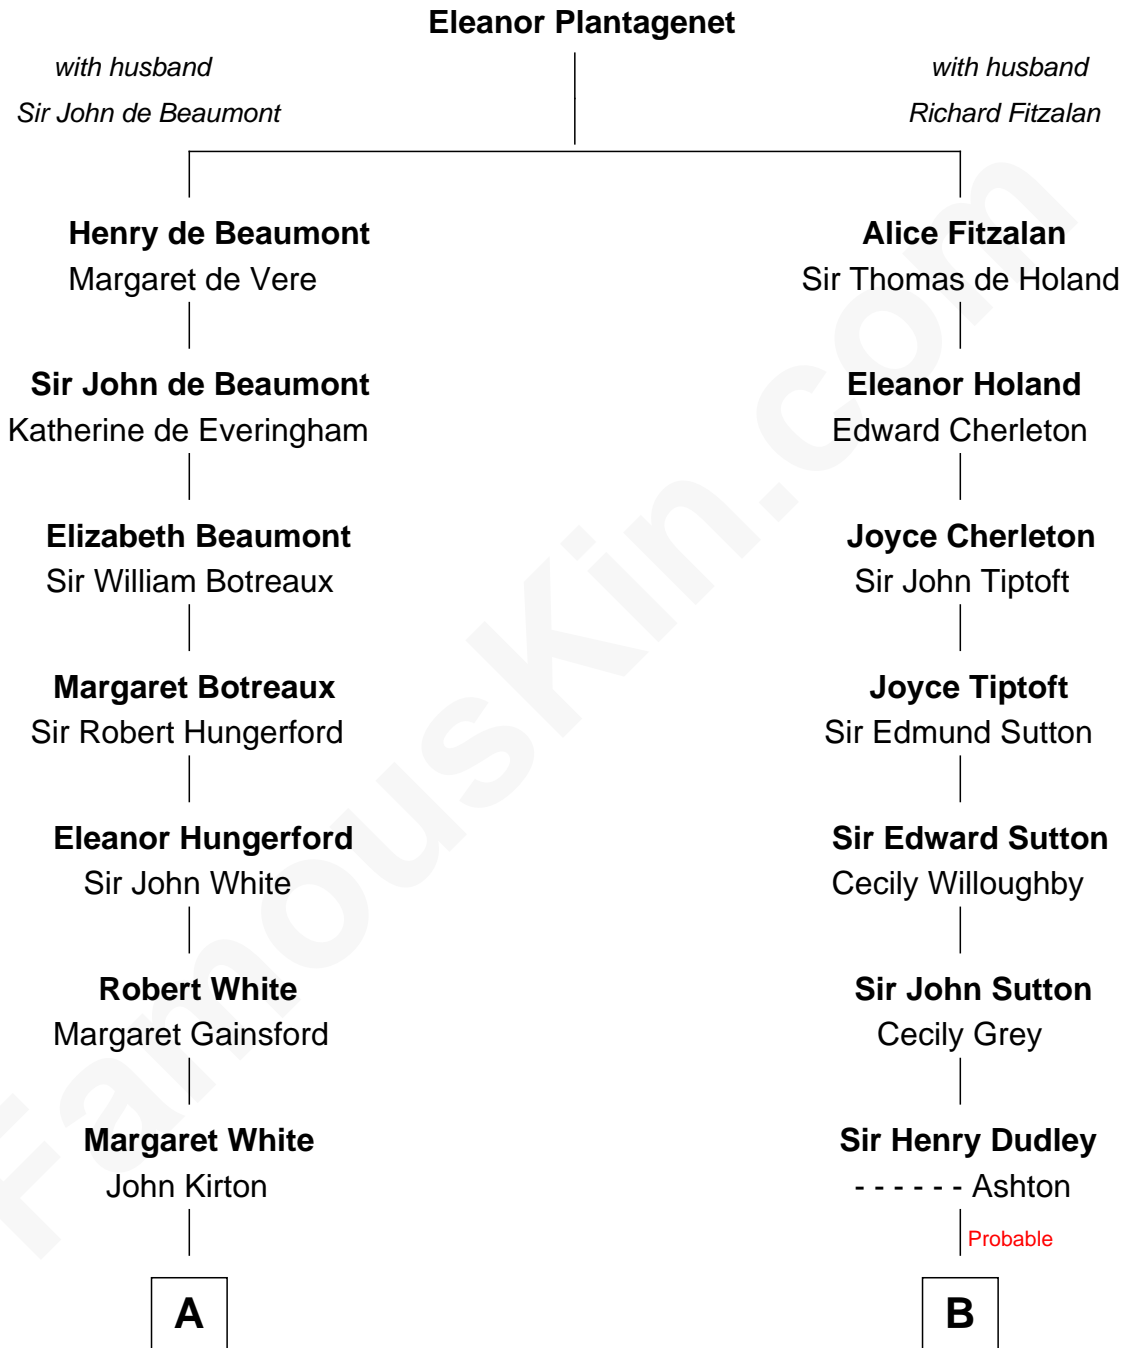

FamousKin.com Relationship Chart of

Guillermo Billinghurst

31st President of Peru

17th cousin 1 time removed of

Alan Shepard

Mercury and Apollo Astronaut

C

Alan Bartlett Shepard
Pauline Renza Emerson

Alan Shepard
Mercury and Apollo Astronaut

FamousKin.com