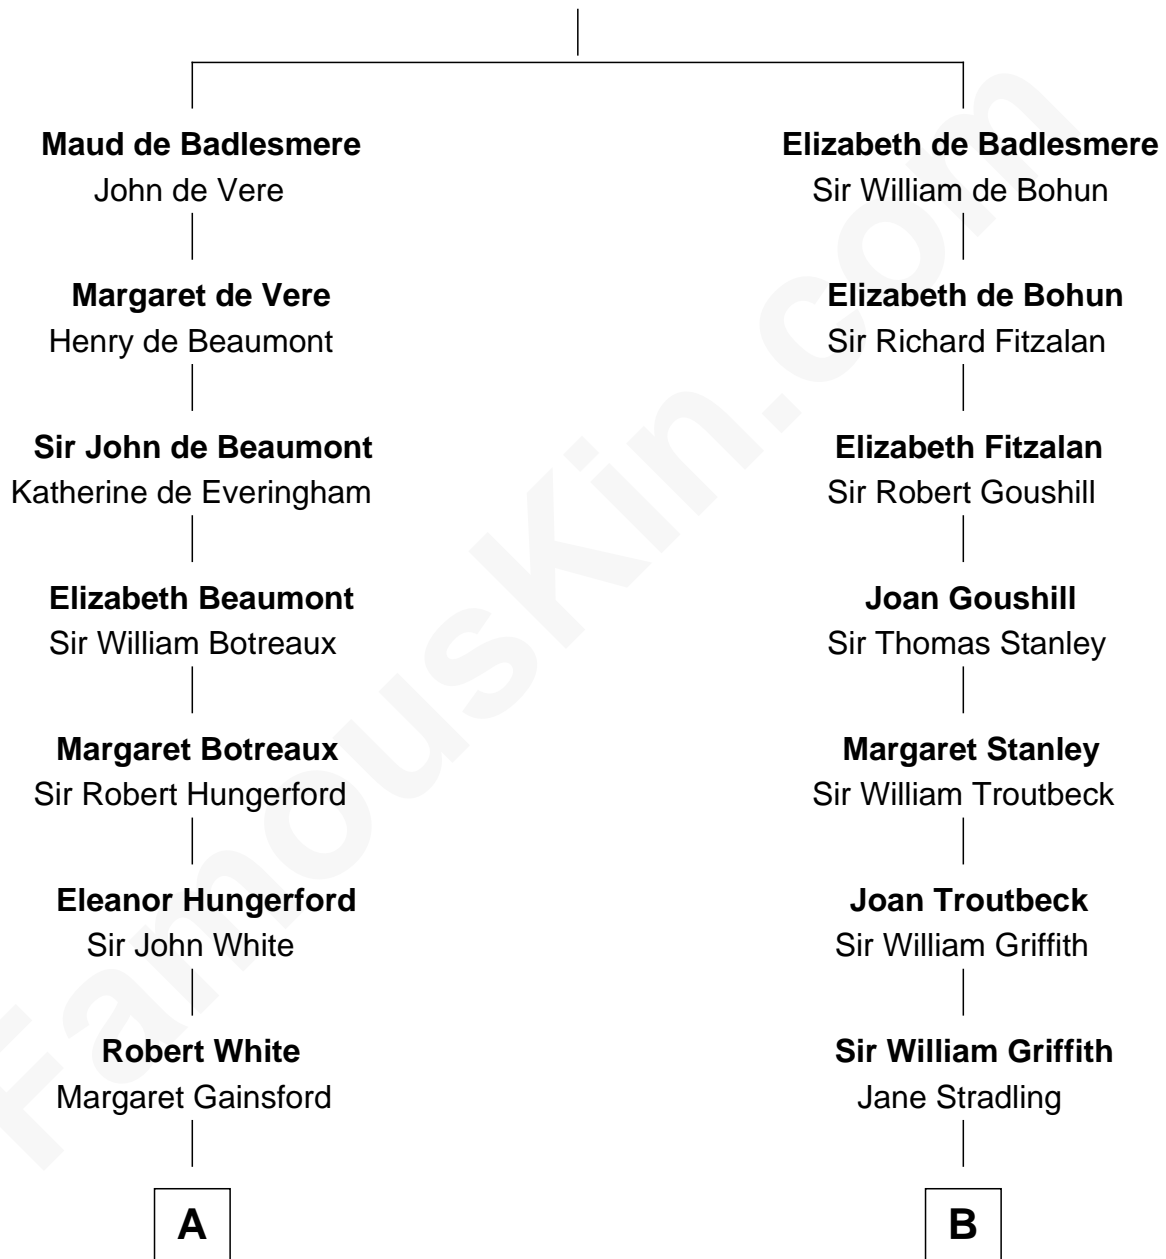

FamousKin.com Relationship Chart of

Guillermo Billinghurst

31st President of Peru

16th cousin 2 times removed of

John Quincy Adams

6th U.S. President

Bartholomew de Badlesmere

Margaret de Clare

C

Guillermo Eugenio Billinghurst

Belisaria Angulo

Guillermo Billinghurst

31st President of Peru

FamousKin.com