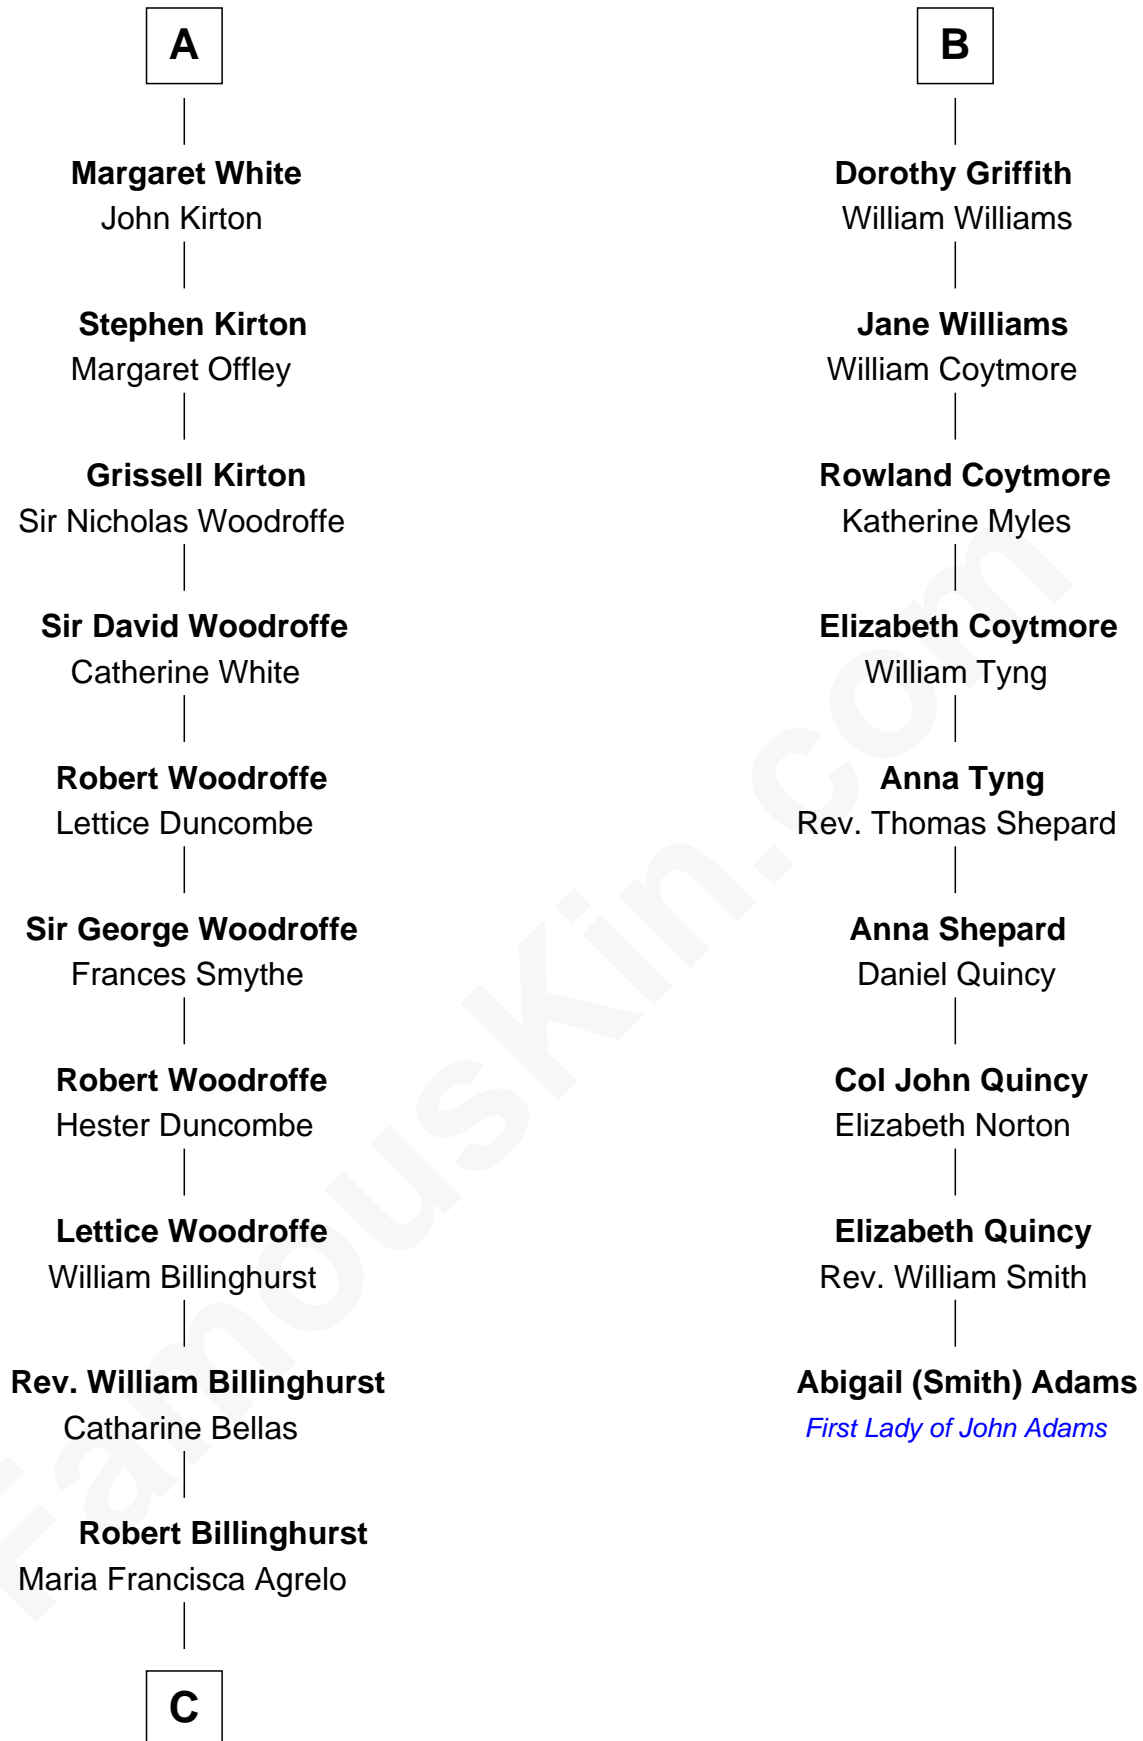

## Relationship Chart of

**Guillermo Billinghurst**

*31st President of Peru*

15th cousin 3 times removed of

**Abigail (Smith) Adams**

*First Lady of President John Adams*

**Bartholomew de Badlesmere**

Margaret de Clare

C

Guillermo Eugenio Billinghurst

Belisaria Angulo

Guillermo Billinghurst

*31st President of Peru*

FamousKin.com