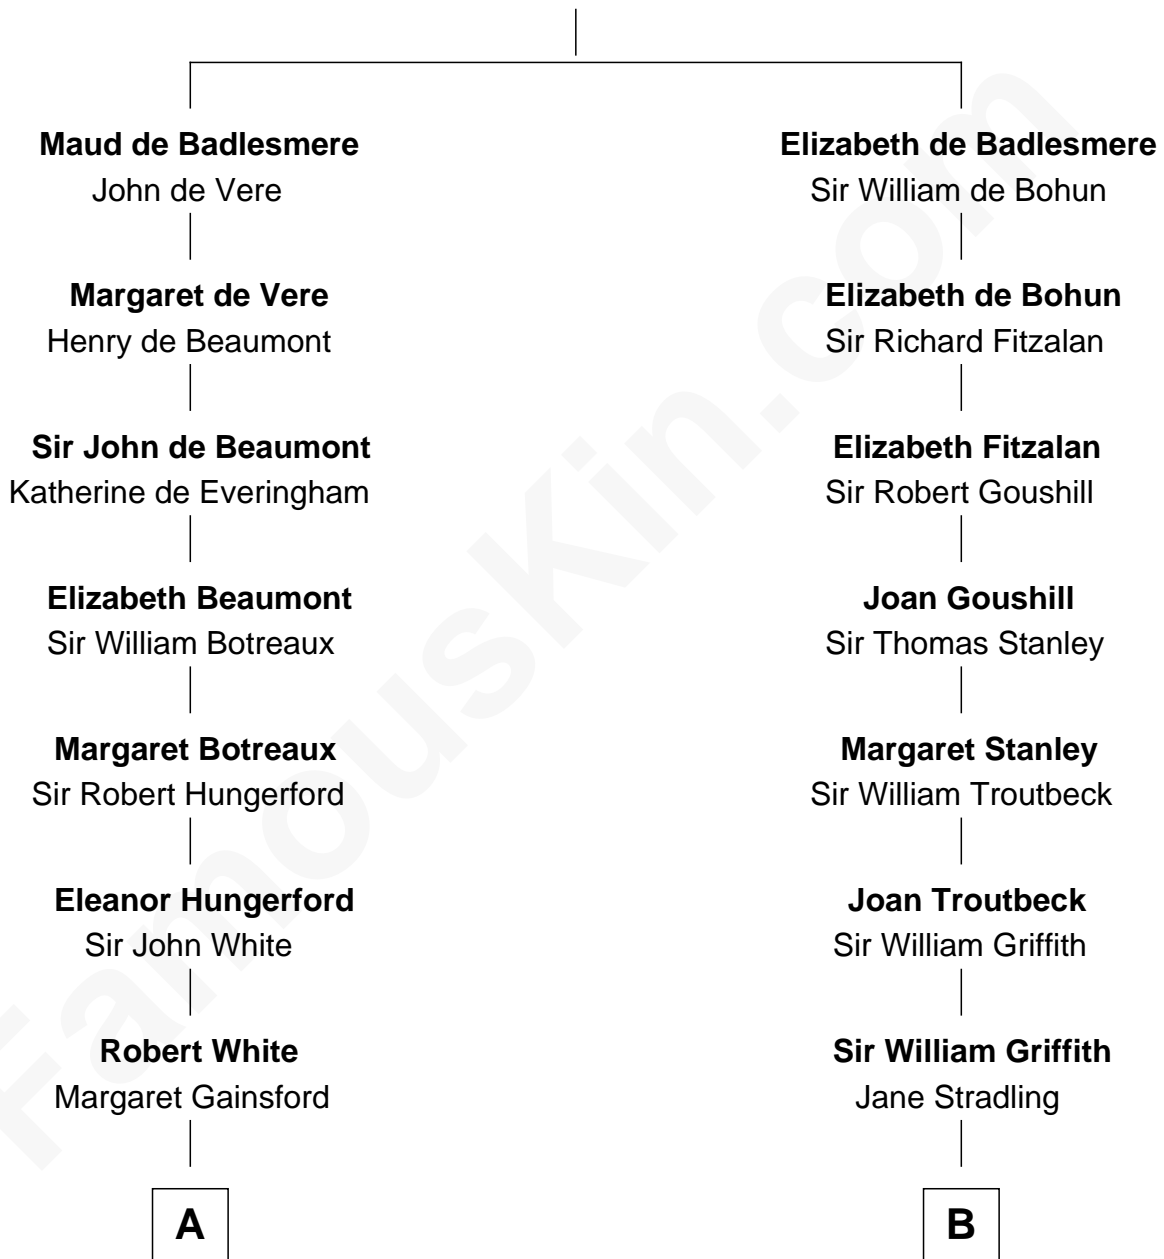

## Relationship Chart of

**Guillermo Billinghurst**

*31st President of Peru*

15th cousin 3 times removed of

**Abigail (Smith) Adams**

*First Lady of President John Adams*

**Bartholomew de Badlesmere**

Margaret de Clare

C

Guillermo Eugenio Billinghurst

Belisaria Angulo

Guillermo Billinghurst

*31st President of Peru*

FamousKin.com