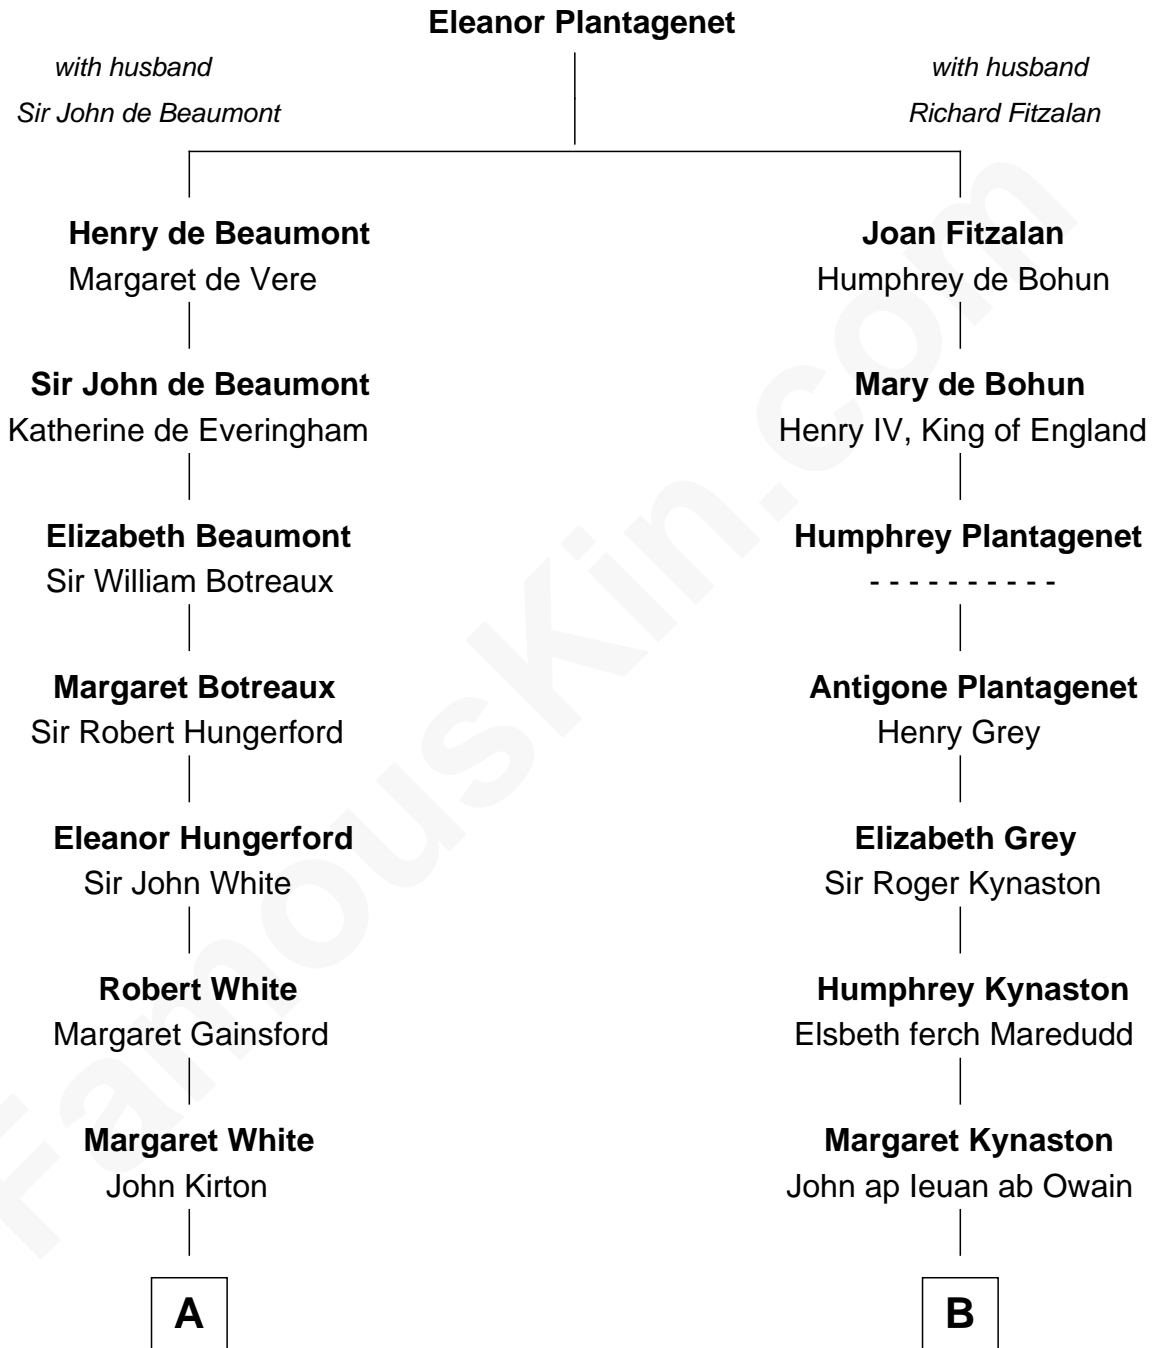

**FamousKin.com**  
**Relationship Chart of**  
**Guillermo Billinghurst**  
*31st President of Peru*

**17th cousin 1 time removed of**  
**Orson Welles**  
*Radio, Stage, and Movie Actor*

**C**

|  
**Richard Head Welles**