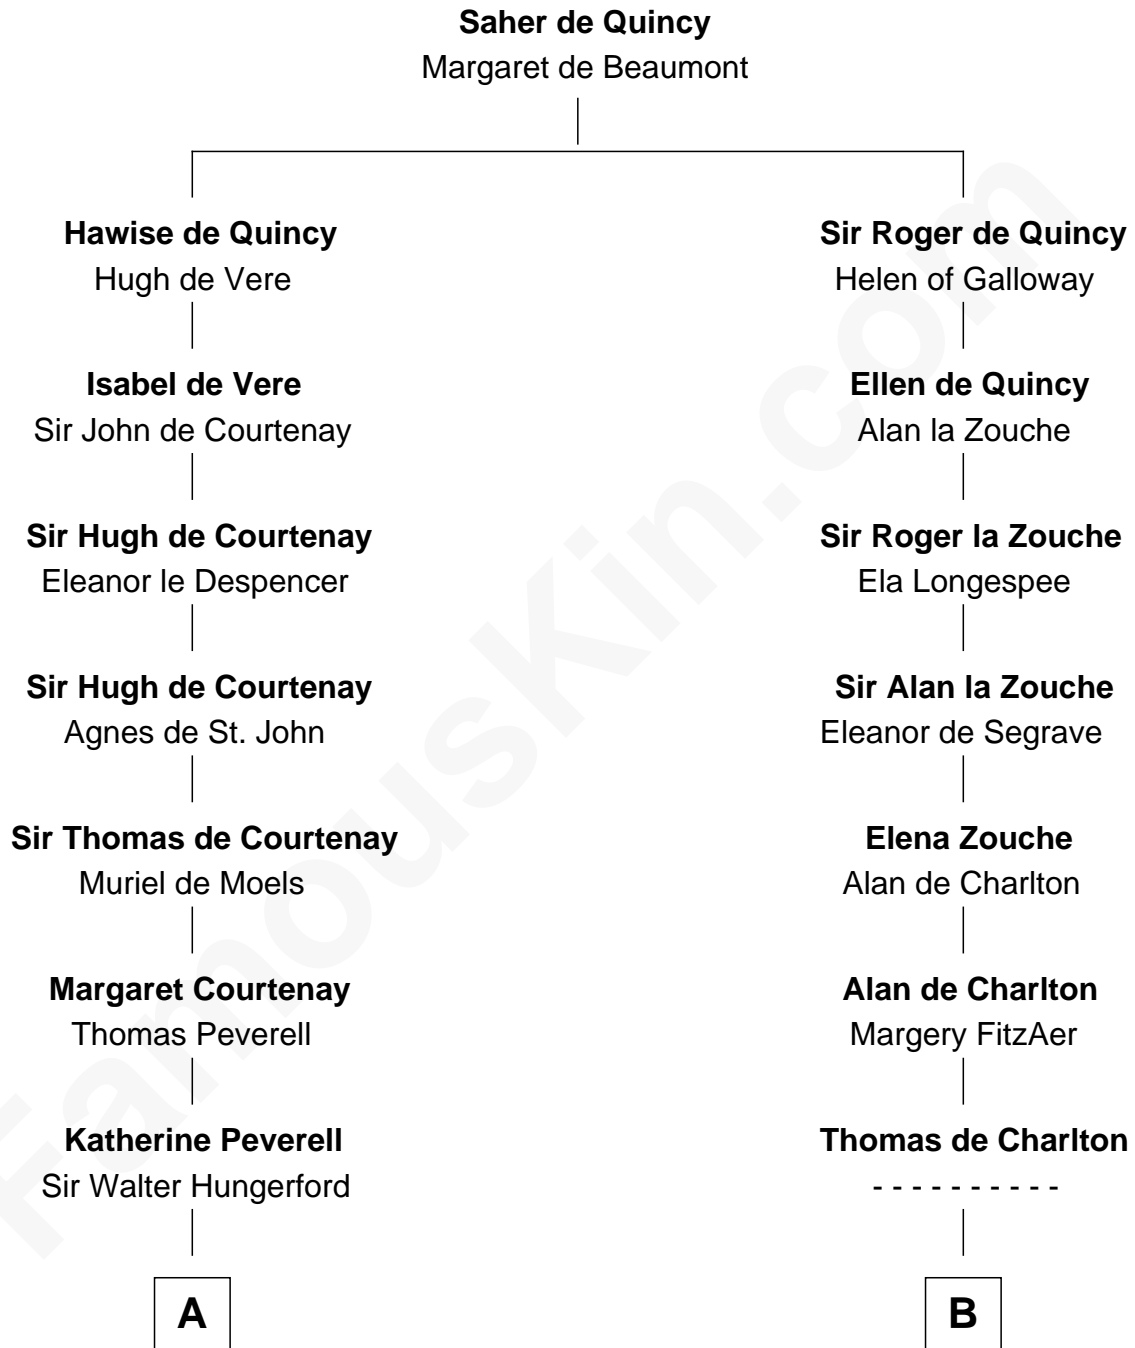

**FamousKin.com**  
**Relationship Chart of**  
**Guillermo Billinghurst**  
*31st President of Peru*

**19th cousin 2 times removed of**  
**John Hancock**  
*Signer of the Declaration of Independence*

**C**

**Lettice Woodroffe**

William Billinghurst

**Rev. William Billinghurst**

Catharine Bellas

**Robert Billinghurst**

Maria Francisca Agrelo

**Guillermo Eugenio Billinghurst**

Belisaria Angulo

**Guillermo Billinghurst**

*31st President of Peru*

**D**

**Elizabeth Clarke**

John Hancock

**Rev. John Hancock**

Mary Hawke