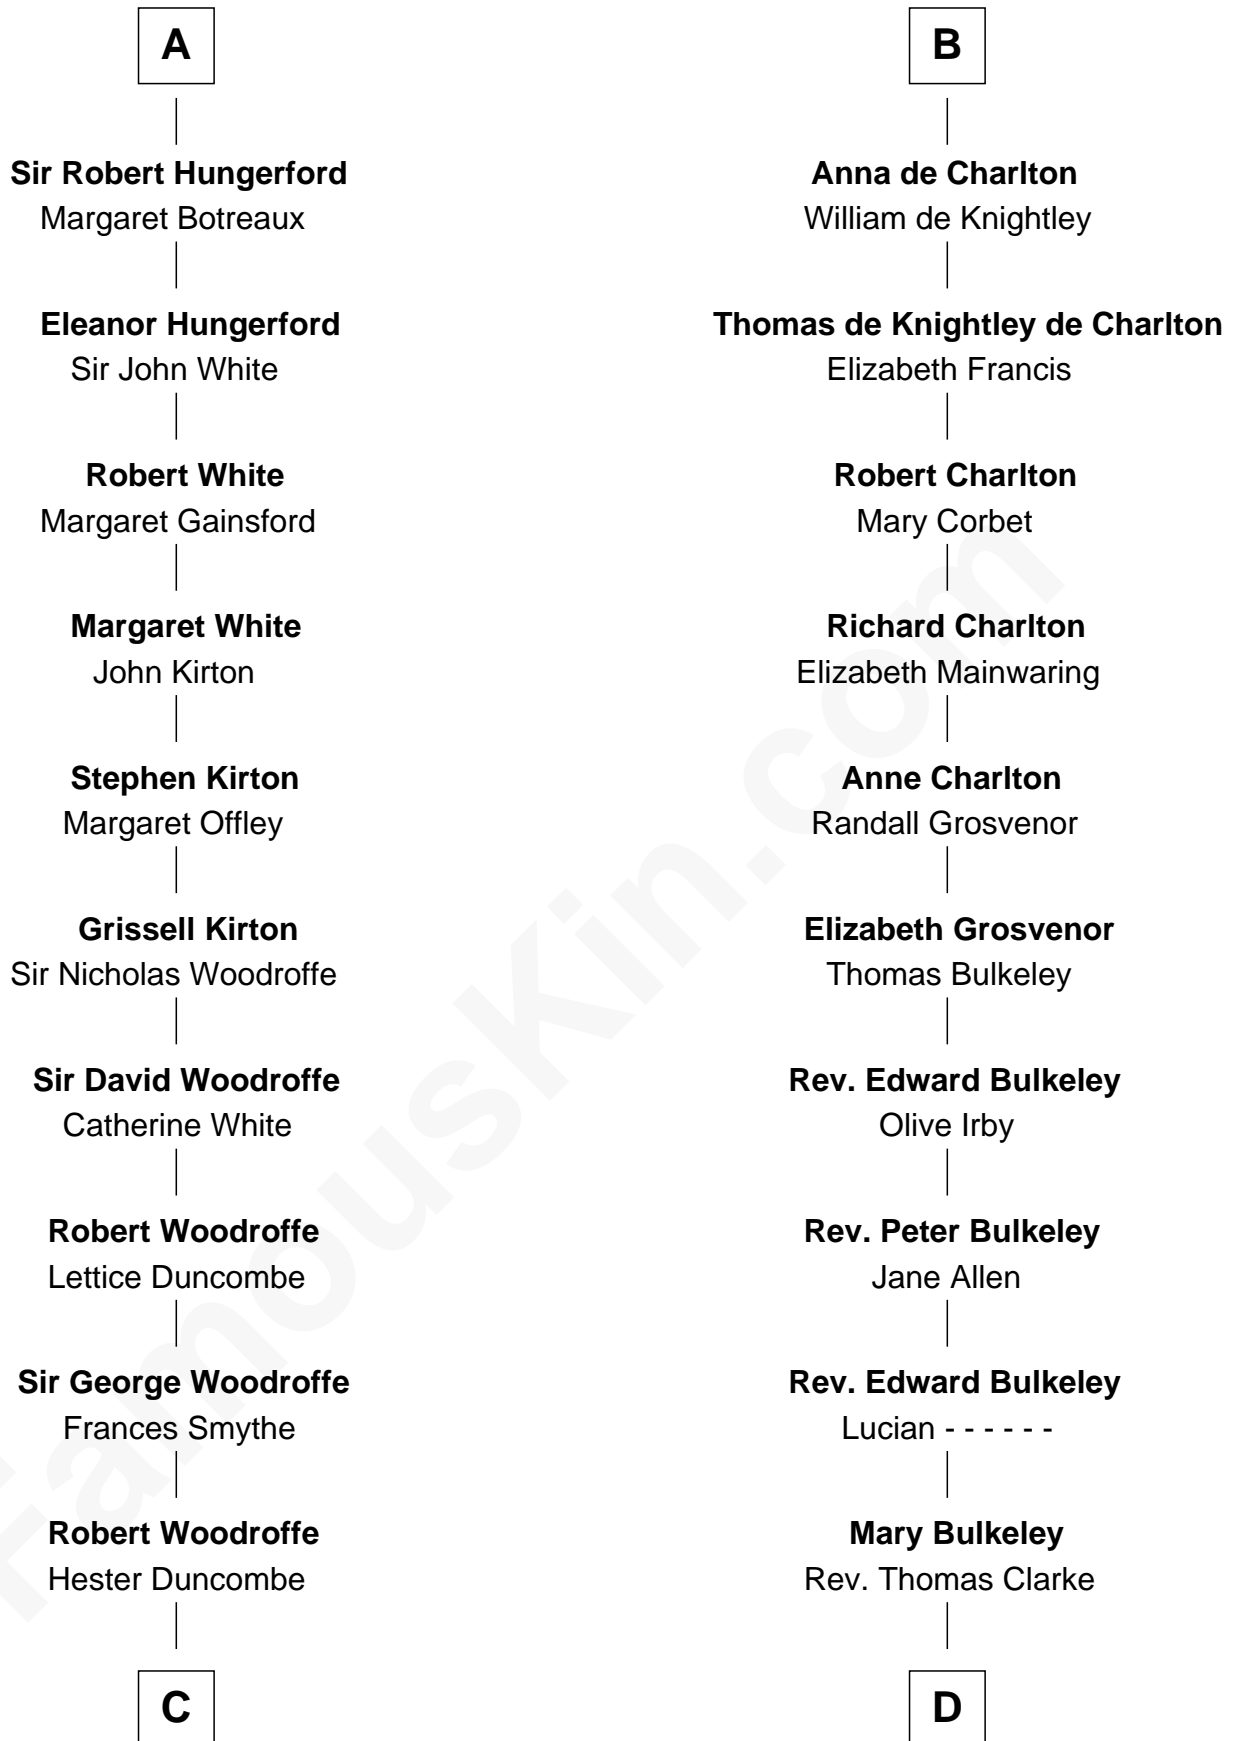

**FamousKin.com**  
**Relationship Chart of**  
**Guillermo Billinghurst**  
*31st President of Peru*

**19th cousin 2 times removed of**  
**John Hancock**  
*Signer of the Declaration of Independence*

**C**

**Lettice Woodroffe**

William Billinghurst

**Rev. William Billinghurst**

Catharine Bellas

**Robert Billinghurst**

Maria Francisca Agrelo

**Guillermo Eugenio Billinghurst**

Belisaria Angulo

**Guillermo Billinghurst**

*31st President of Peru*

**D**

**Elizabeth Clarke**

John Hancock

**Rev. John Hancock**

Mary Hawke