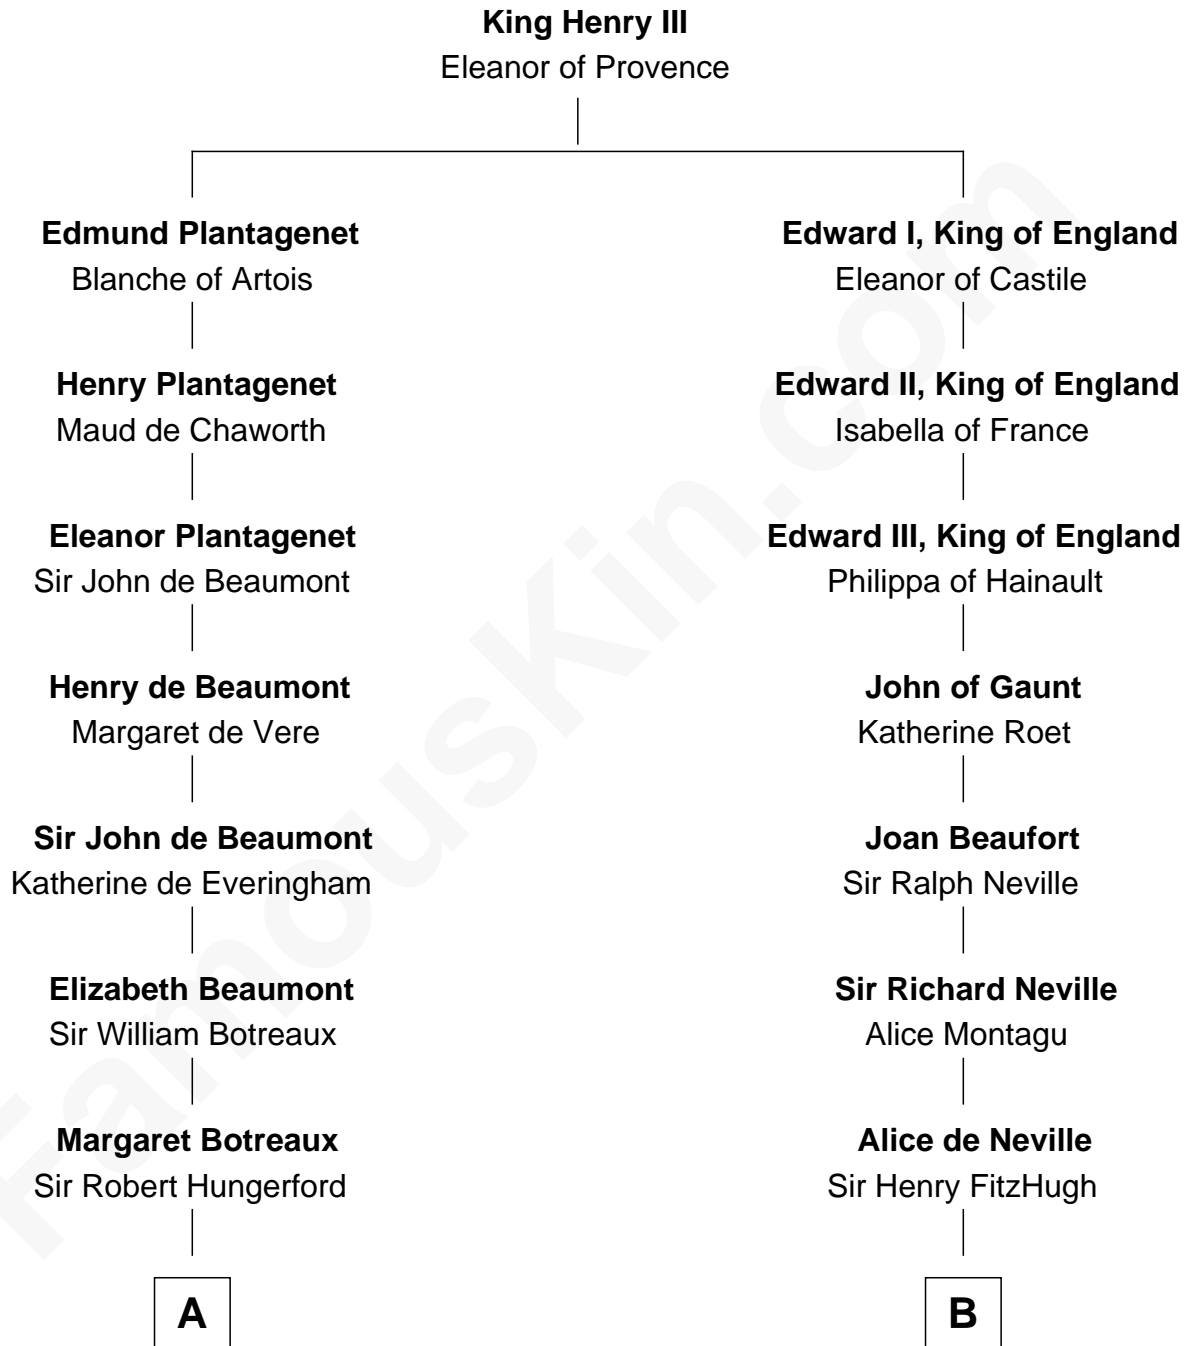

FamousKin.com

Relationship Chart of

Guillermo Billinghurst

31st President of Peru

9th cousin 11 times removed of

Catherine Parr

6th Wife of King Henry VIII

C

Rev. William Billinghurst

Catharine Bellas

Robert Billinghurst

Maria Francisca Agrelo

Guillermo Eugenio Billinghurst

Belisaria Angulo

Guillermo Billinghurst

31st President of Peru