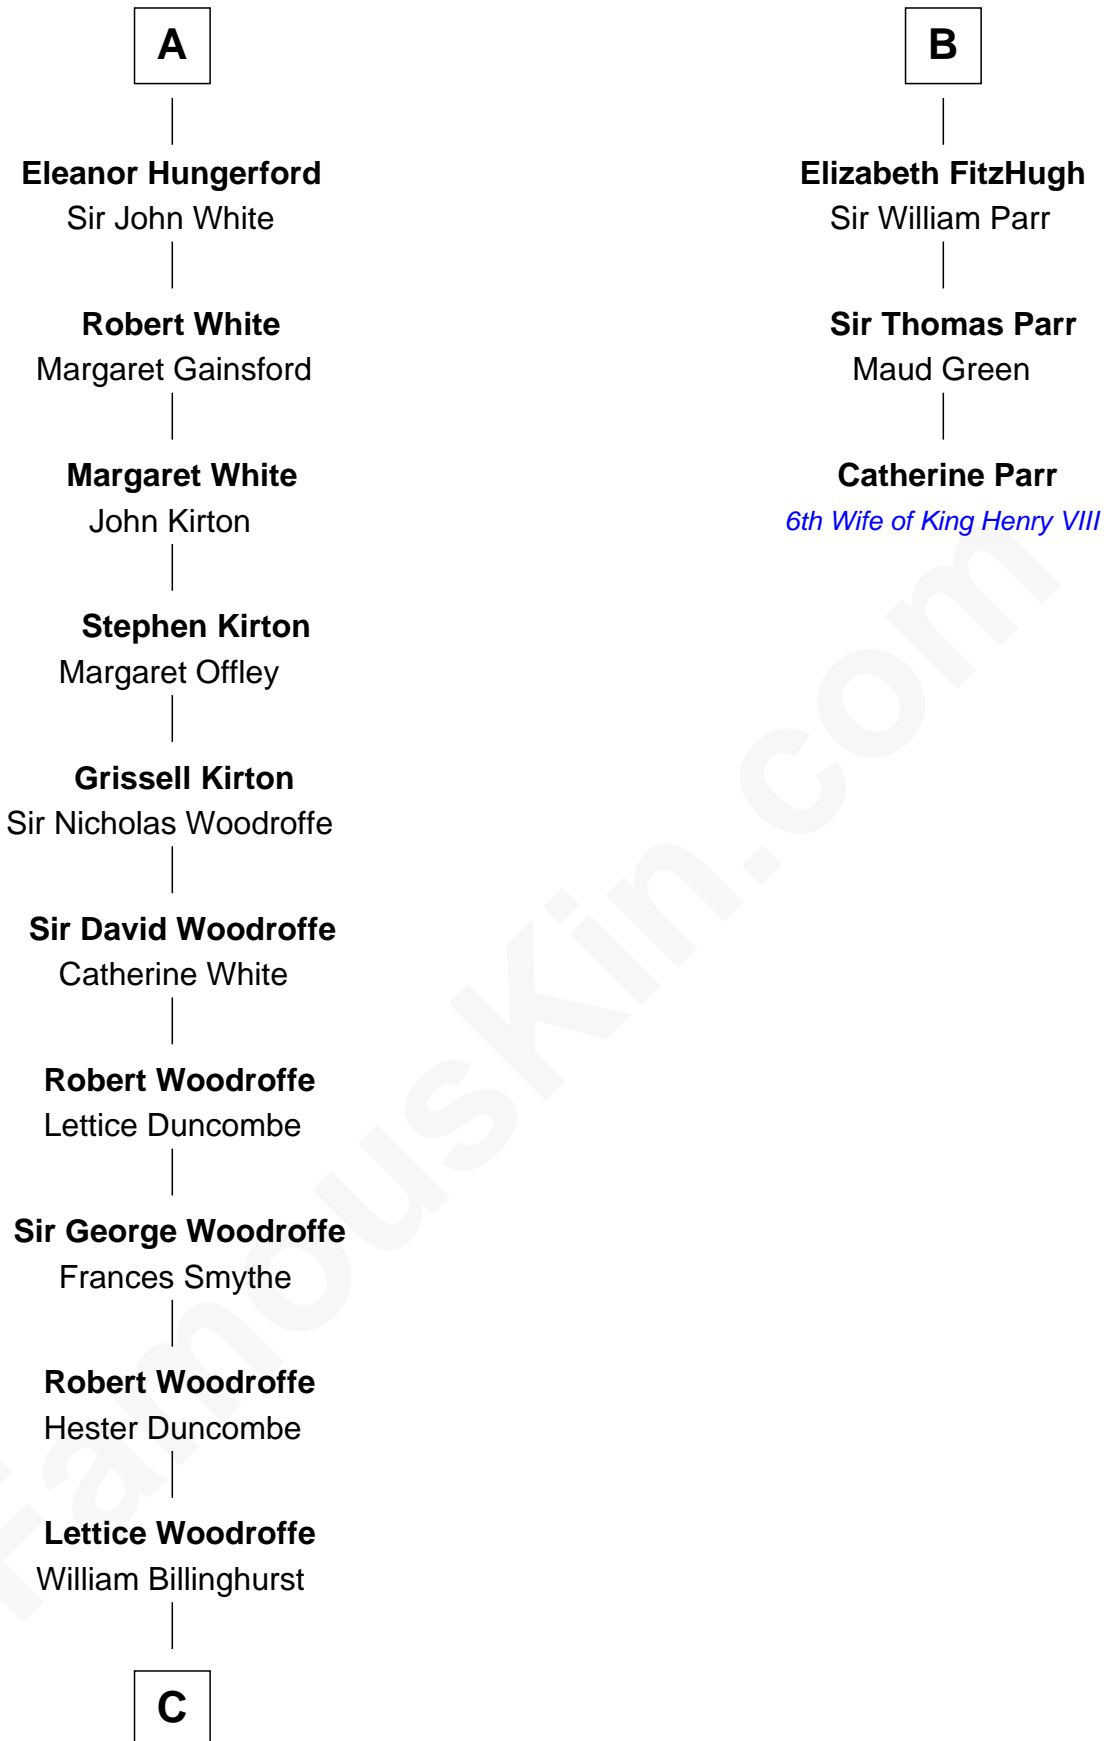

FamousKin.com

Relationship Chart of

Guillermo Billinghurst

31st President of Peru

9th cousin 11 times removed of

Catherine Parr

6th Wife of King Henry VIII

C