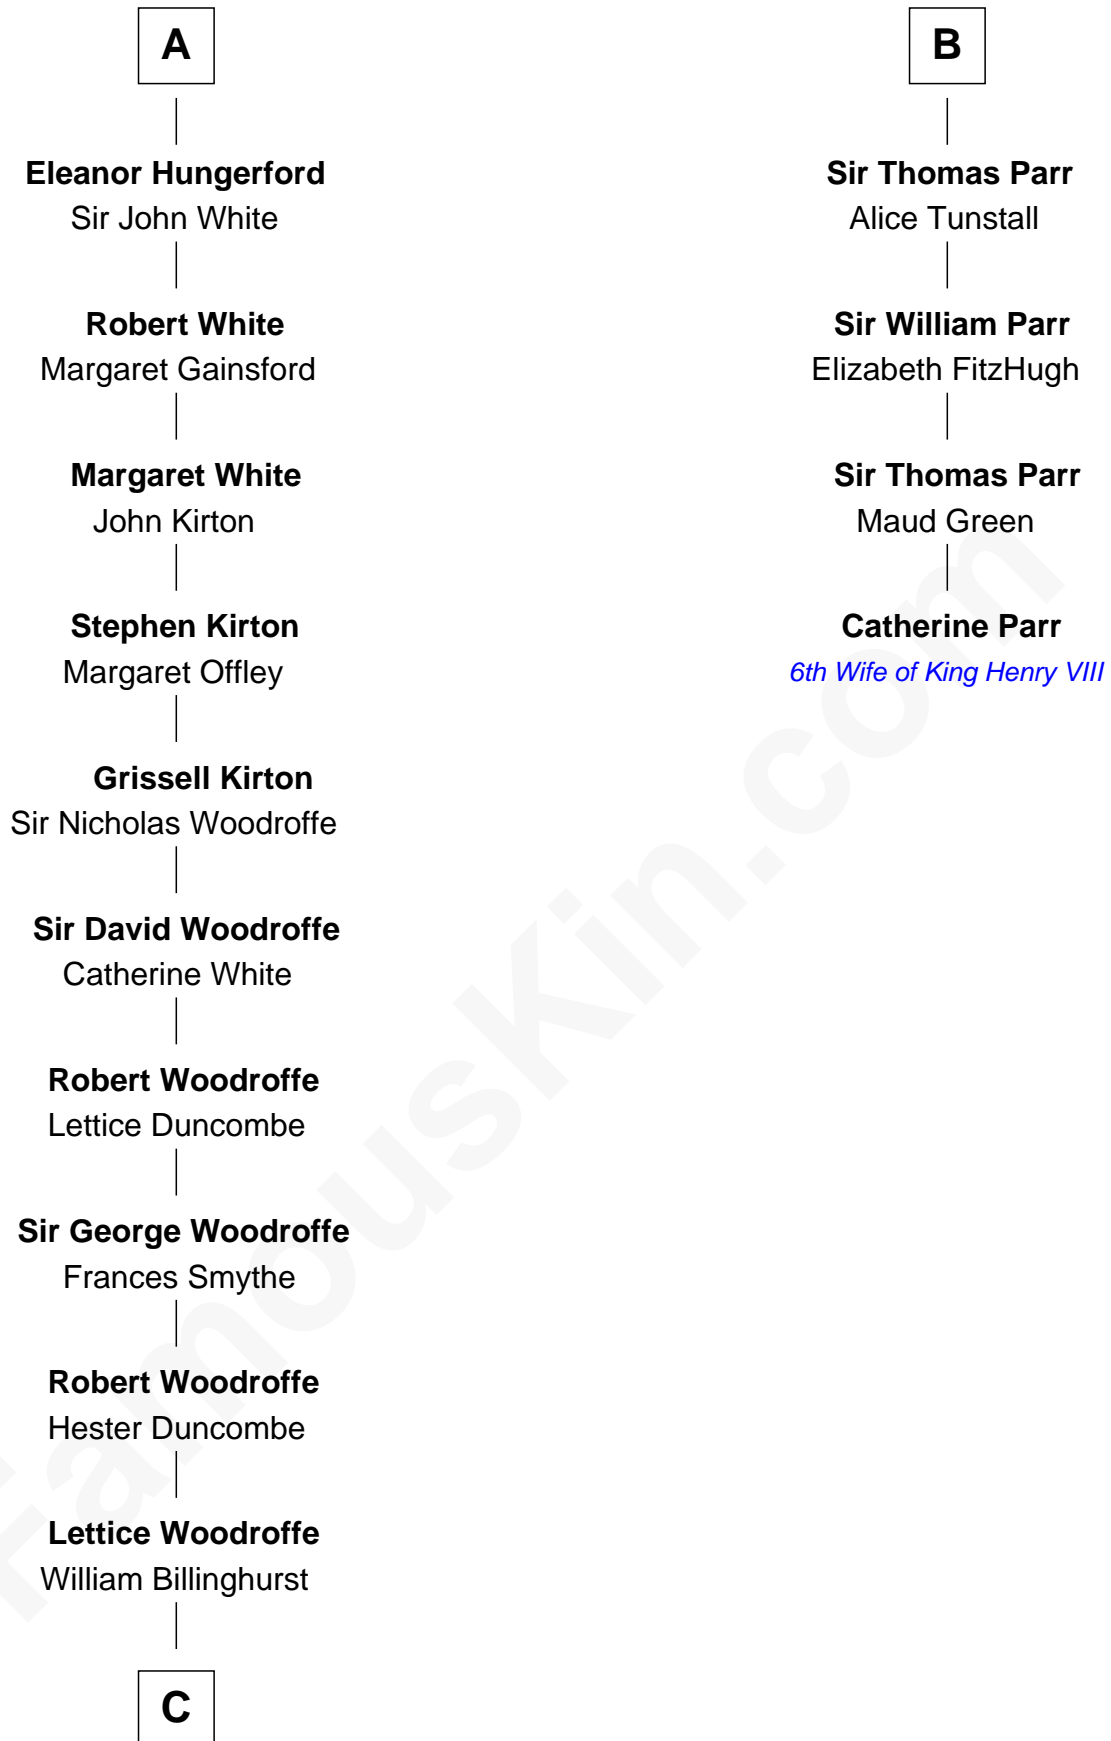

FamousKin.com

Relationship Chart of

Guillermo Billinghurst

31st President of Peru

10th cousin 10 times removed of

Catherine Parr

6th Wife of King Henry VIII

C

Rev. William Billinghurst

Catharine Bellas

Robert Billinghurst

Maria Francisca Agrelo

Guillermo Eugenio Billinghurst

Belisaria Angulo

Guillermo Billinghurst

31st President of Peru