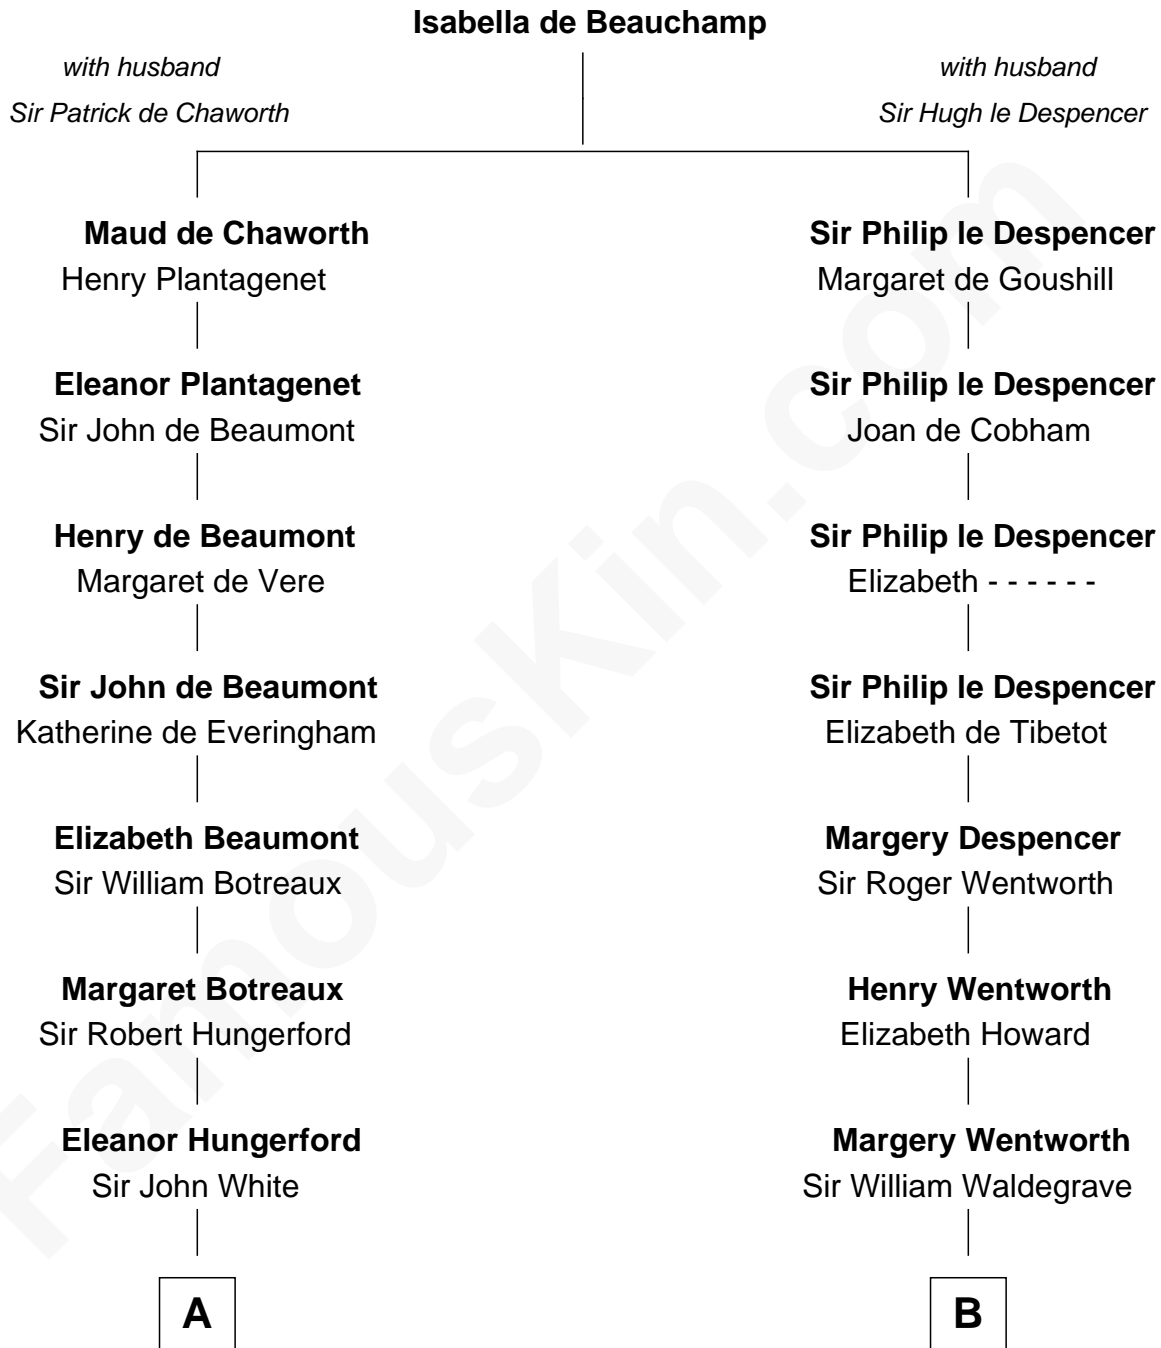

FamousKin.com
Relationship Chart of
Guillermo Billinghurst
31st President of Peru

19th cousin 2 times removed of
Jake Gyllenhaal
Movie Actor

C

Robert Billinghurst
Maria Francisca Agrelo

Guillermo Eugenio Billinghurst
Belisaria Angulo

Guillermo Billinghurst
31st President of Peru

D

Anders Leonard Gyllenhaal
Selma Amanda Nelson

Leonard Ephraim Gyllenhaal
Philo Pendleton

Hugh Anders Gyllenhaal
Virginia Lowrie Childs

Stephen Roark Gyllenhaal
Naomi Achs